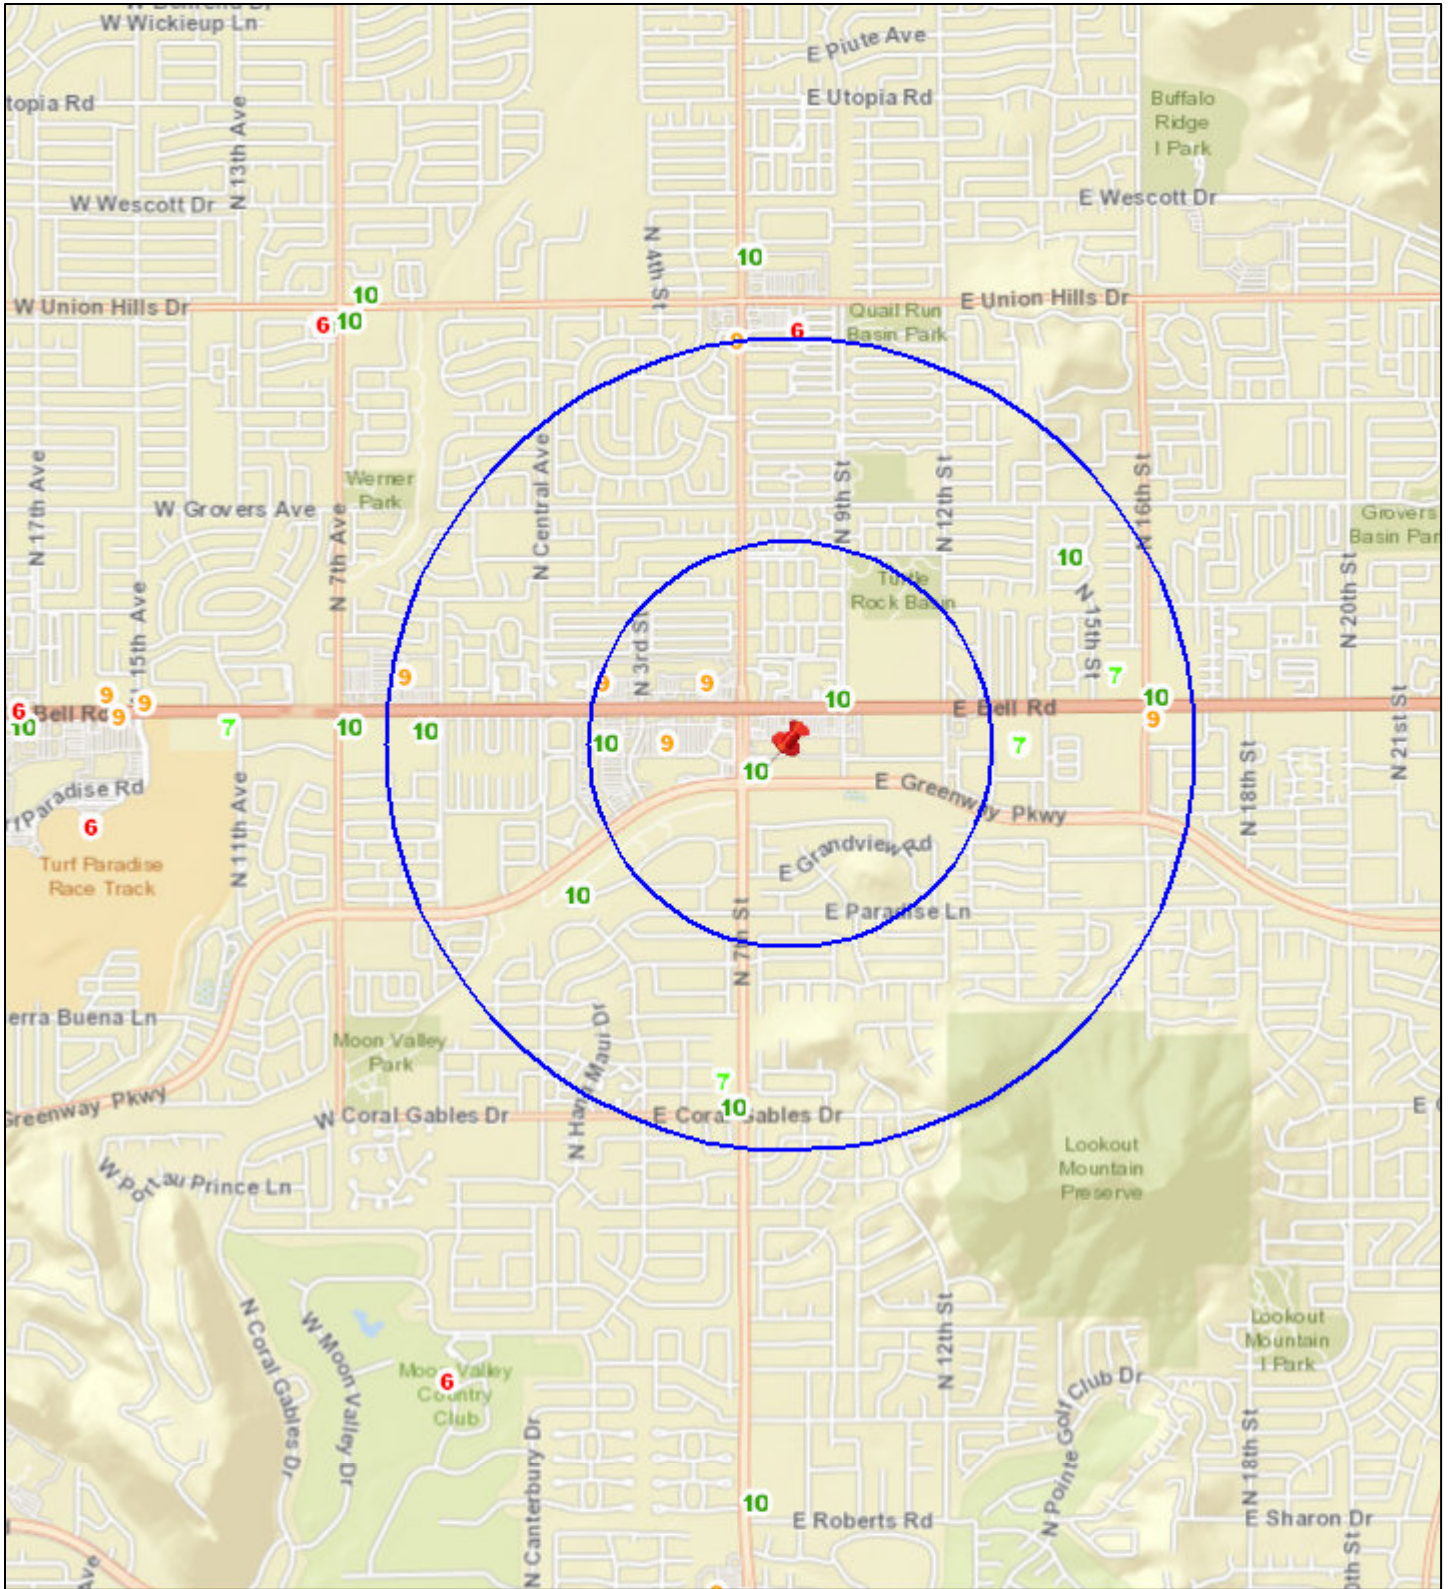

Liquor License Map: YUTAKA JAPANESE RESTAURANT

751 E BELL RD

Date: 8/19/2019