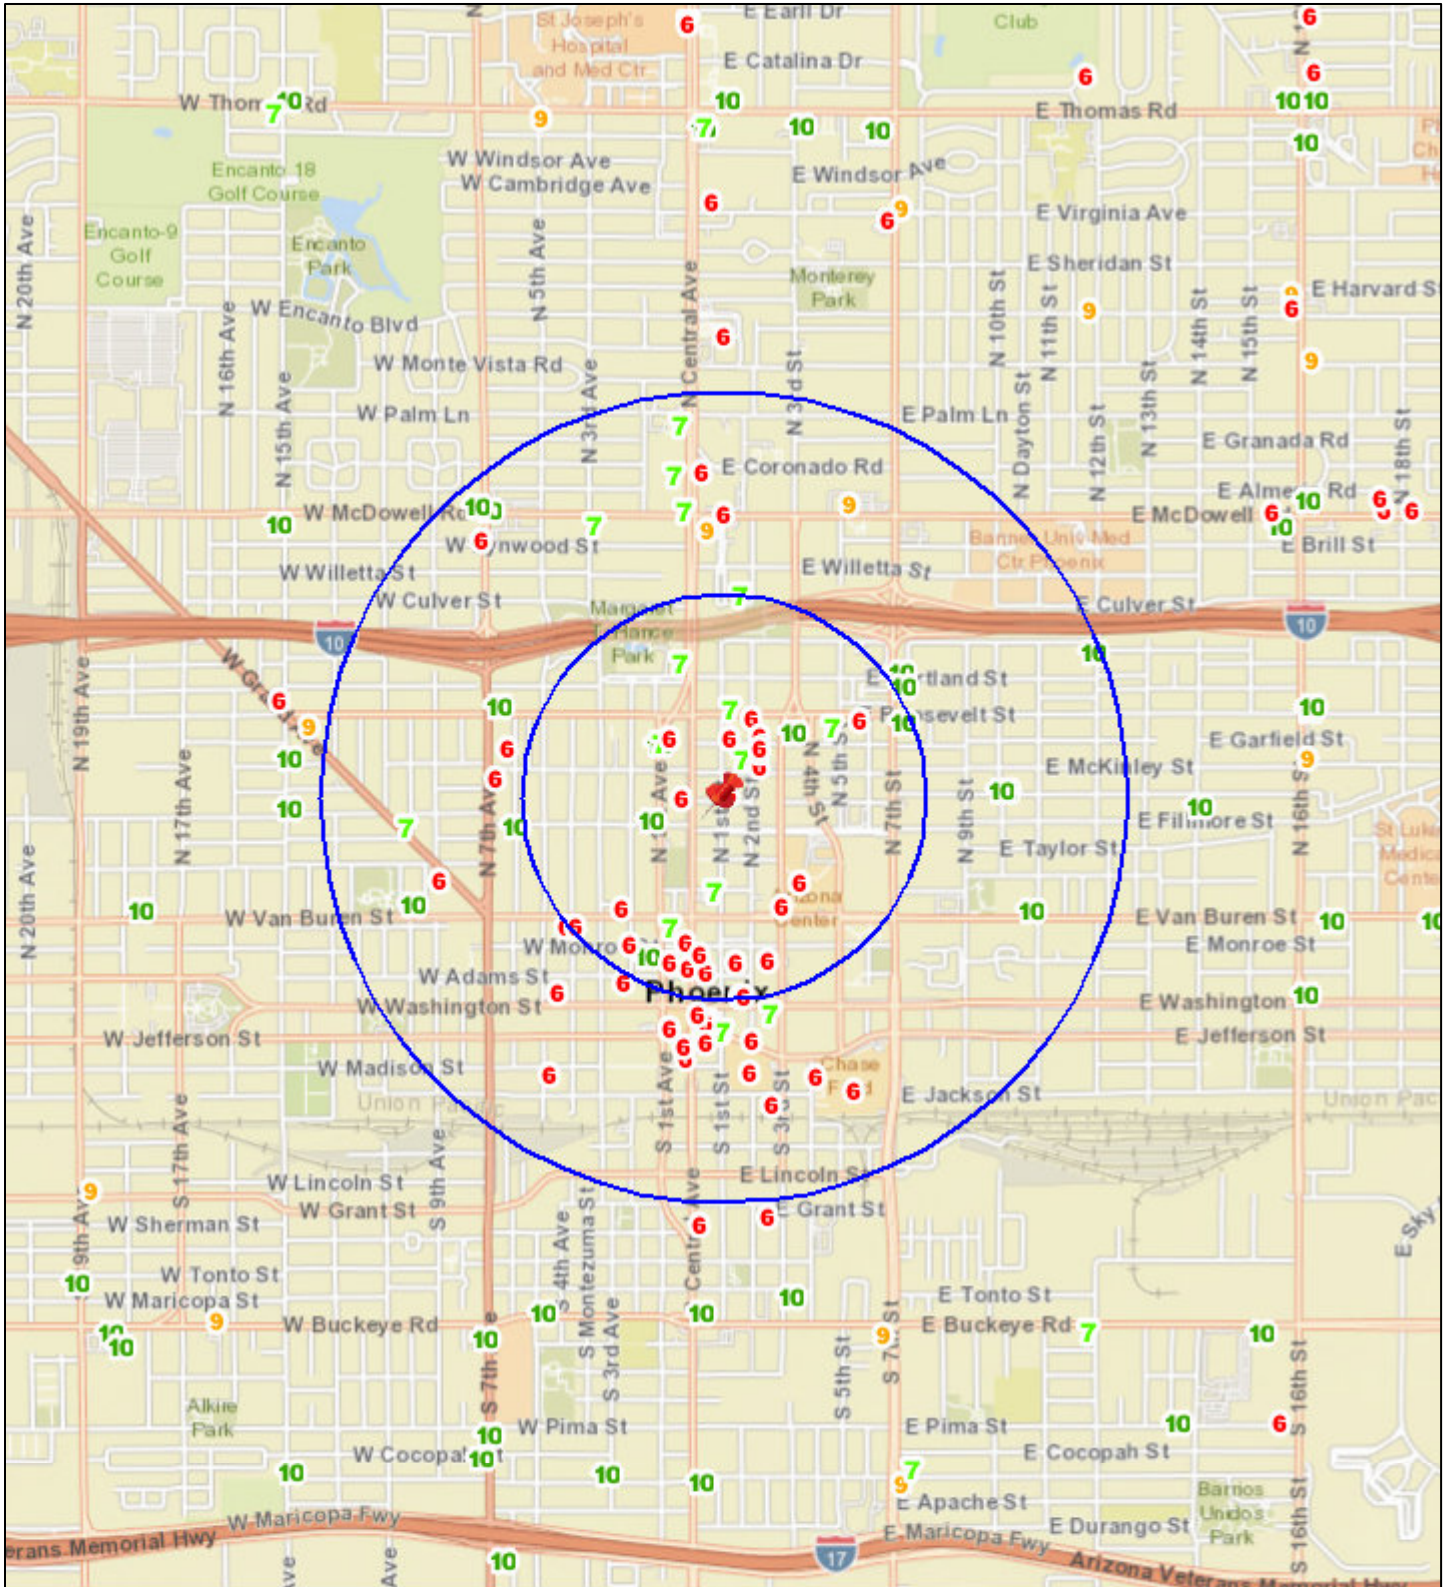

Liquor License Map: BAD JIMMY'S

108 E PIERCE ST

Date: 8/16/2023