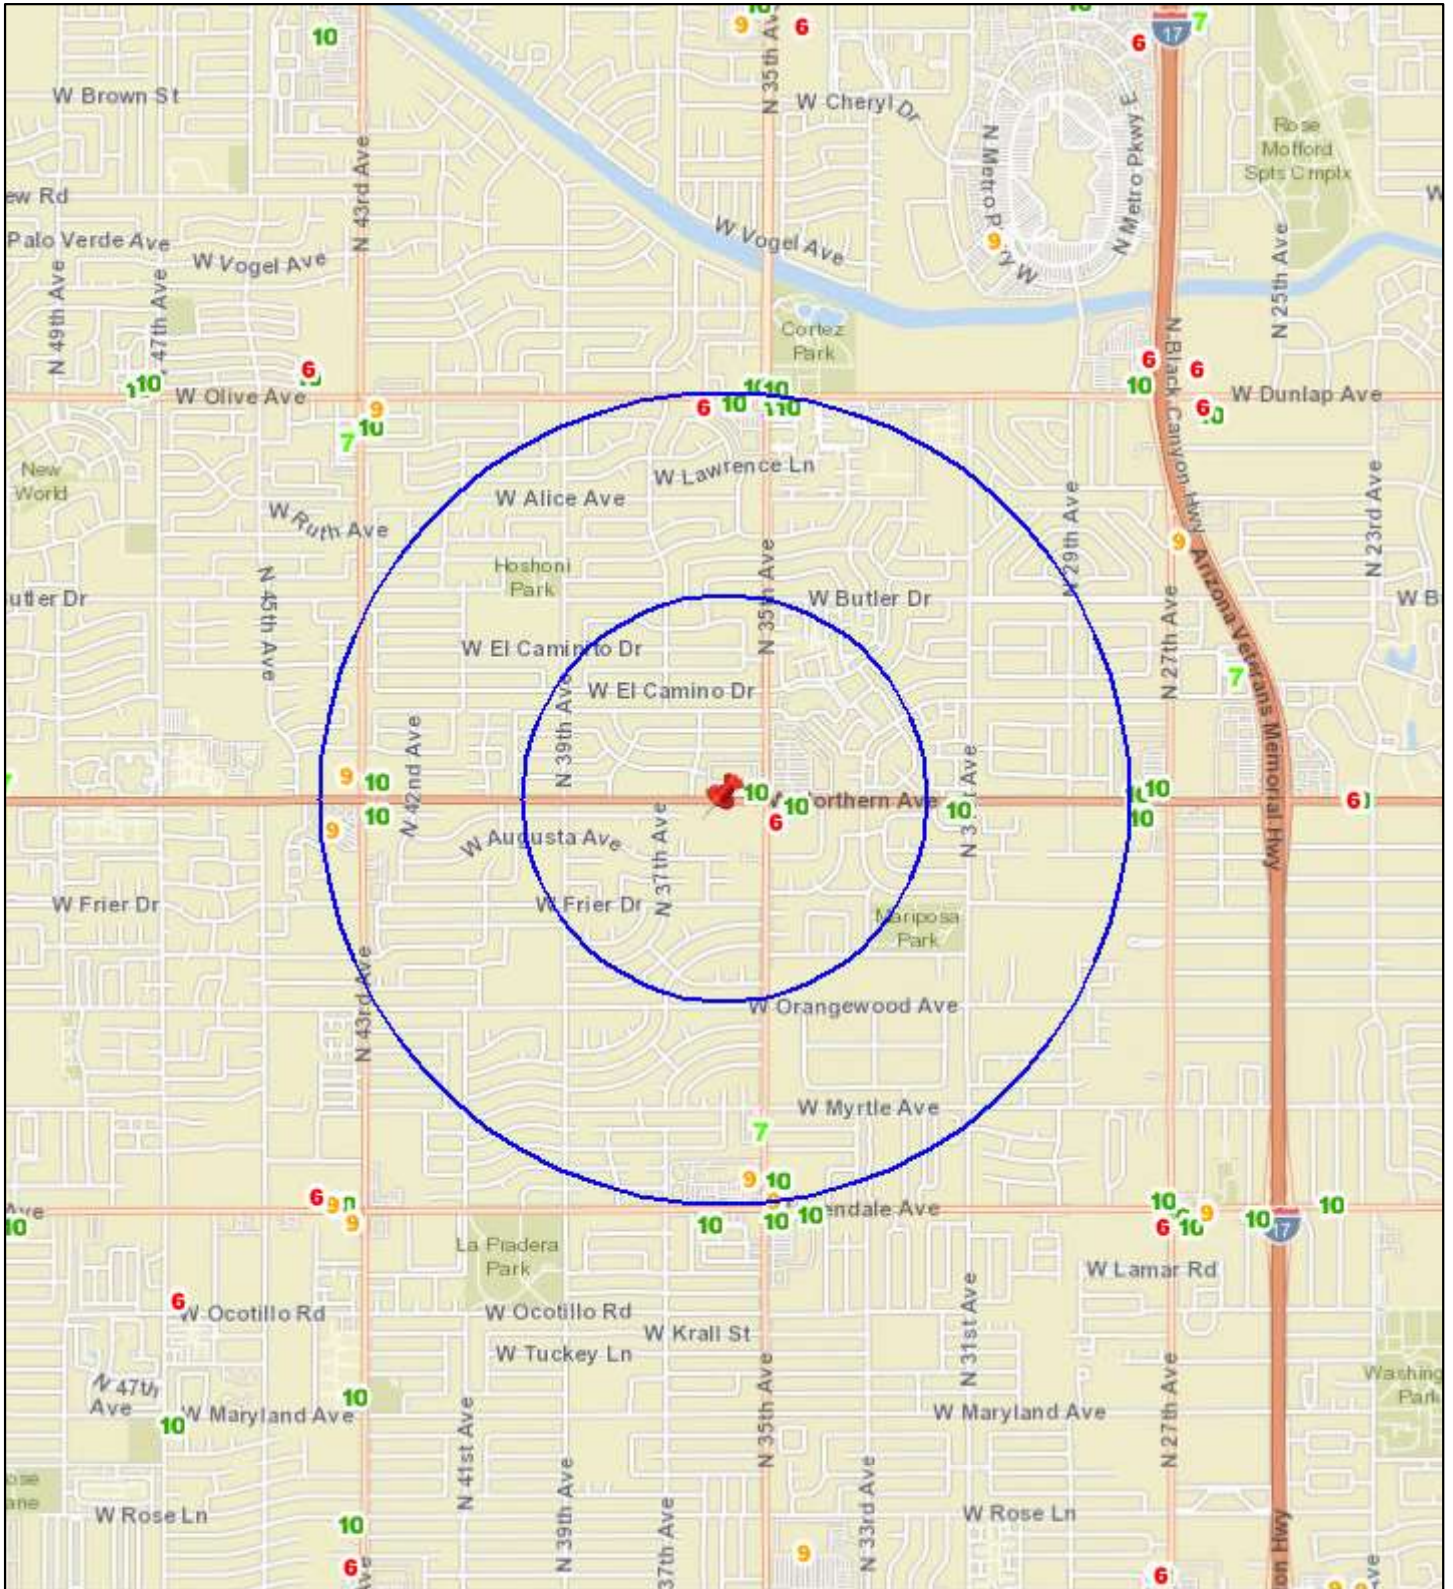

Liquor License Map: WESTSIDE TAVERN

3558 W NORTHERN AVE

Date: 7/19/2023