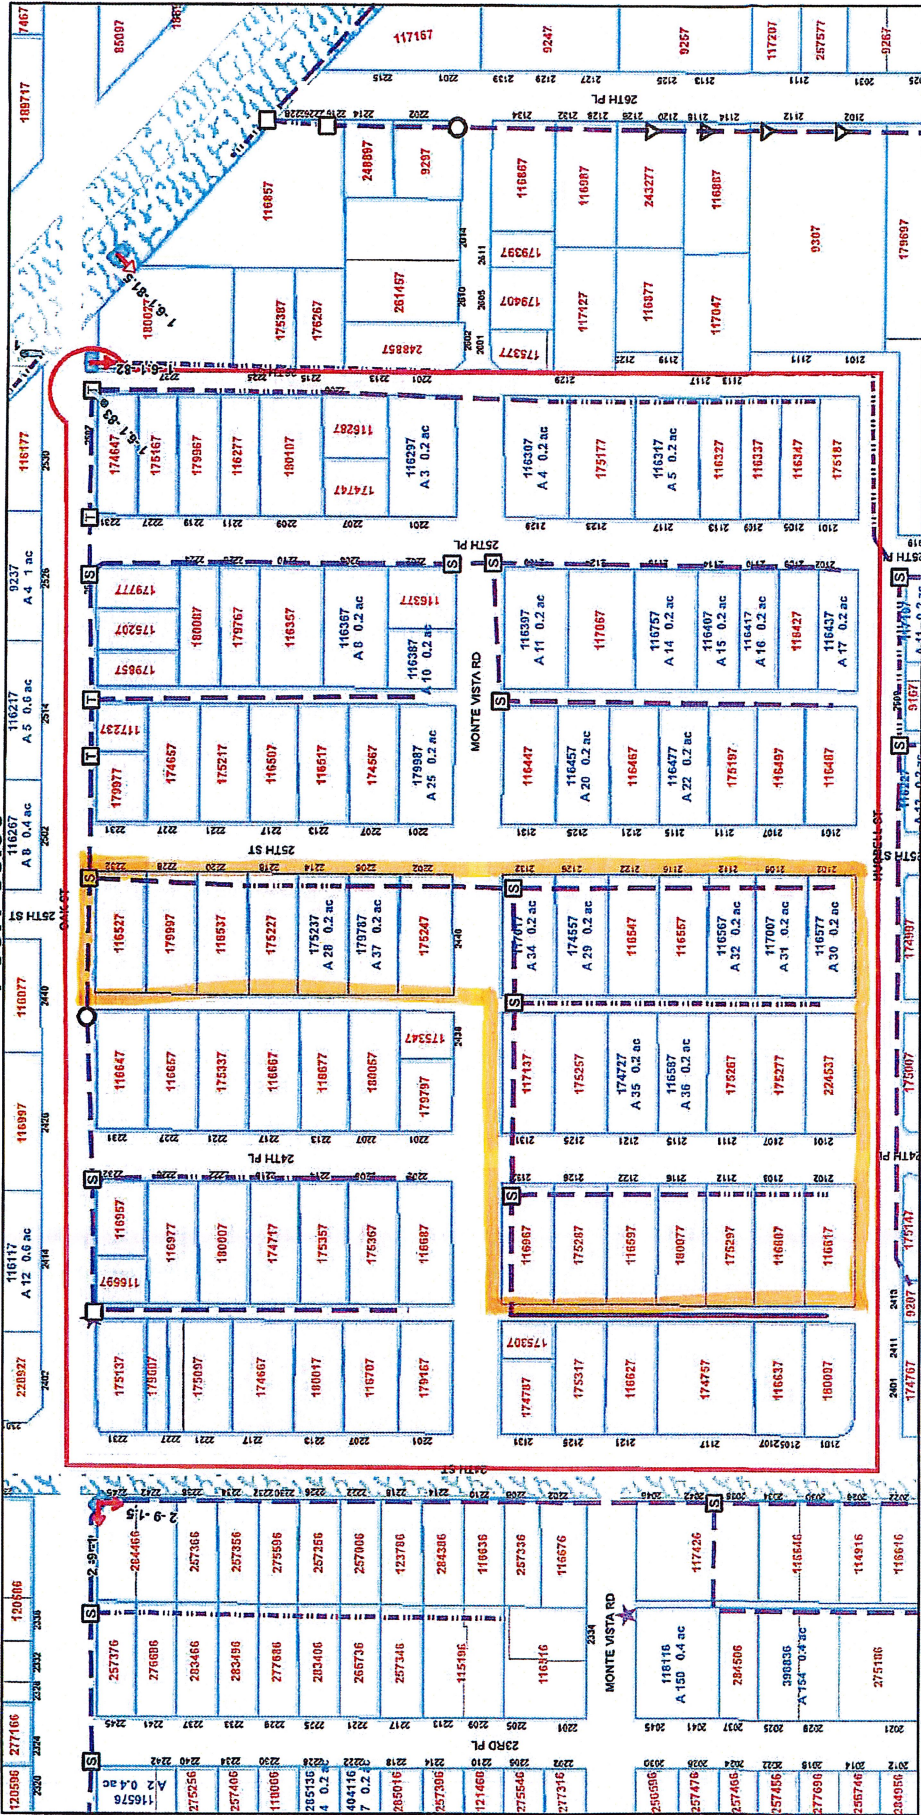

My commission expires: 3/24/2019

Notary Public

1-06.1-83.00

SRP makes no representation as to the accuracy of this mapping product nor as to its fitness for a particular purpose.

Sep 18, 2018

N

0 300 600 900 Feet

- Unknown
- Dirt
- Pipe
- Slipform
- Signup Board
- Delivery Point
- Delivery Gate
- Turnout Structure
- Unknown Structure
- Air Release Valve
- Breather Pipe
- Clean Out
- Ditch Check
- Field Drain
- Inline Gate Valve
- Plug
- Pressure Valve
- Pvt Pump
- Pvt System Connection
- Slide Standbox
- Standbox
- Trash Rack
- Wheel Standbox
- Wheel-Slide Standbox
- Yard Box
- Excluded Land