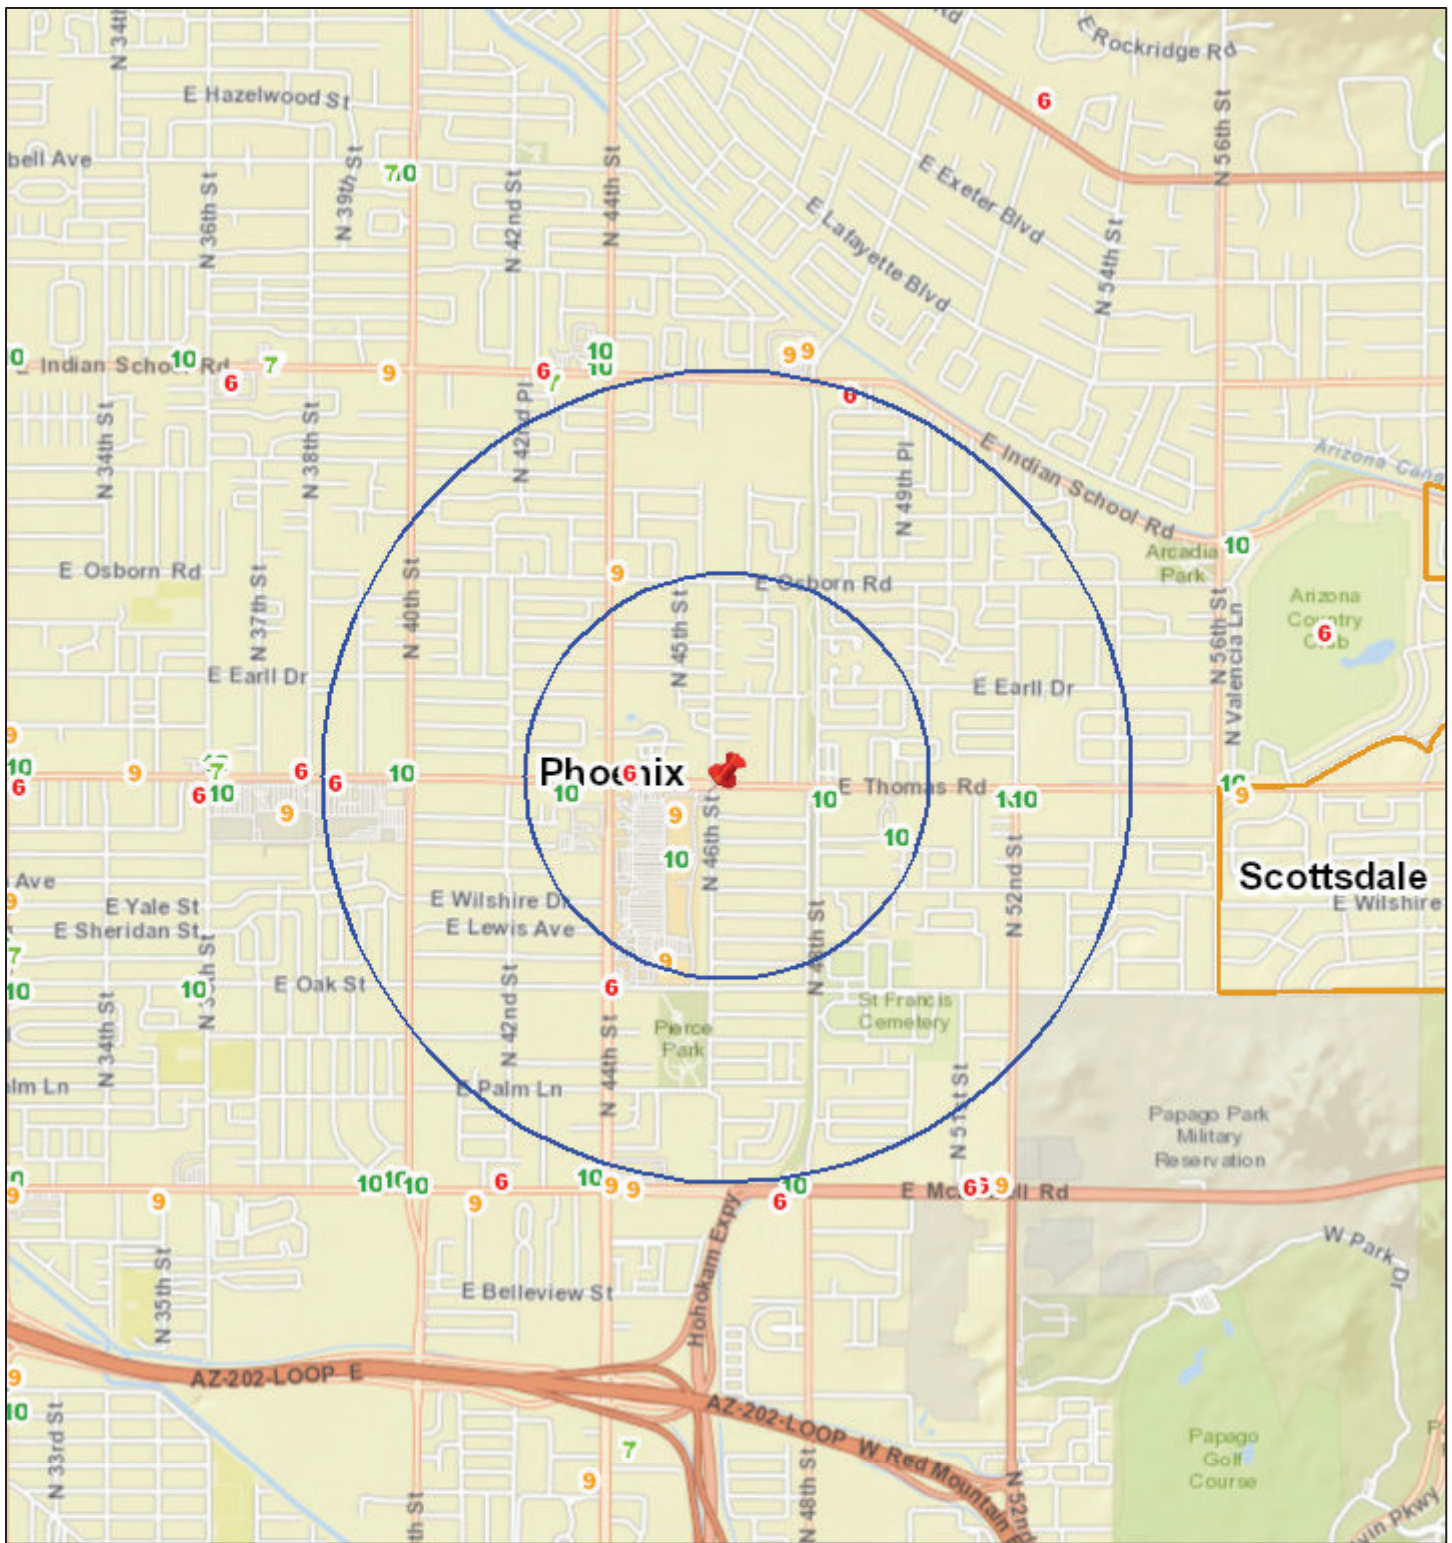

# Liquor License Map: Muse & Market

April 17, 2017

1:36,112