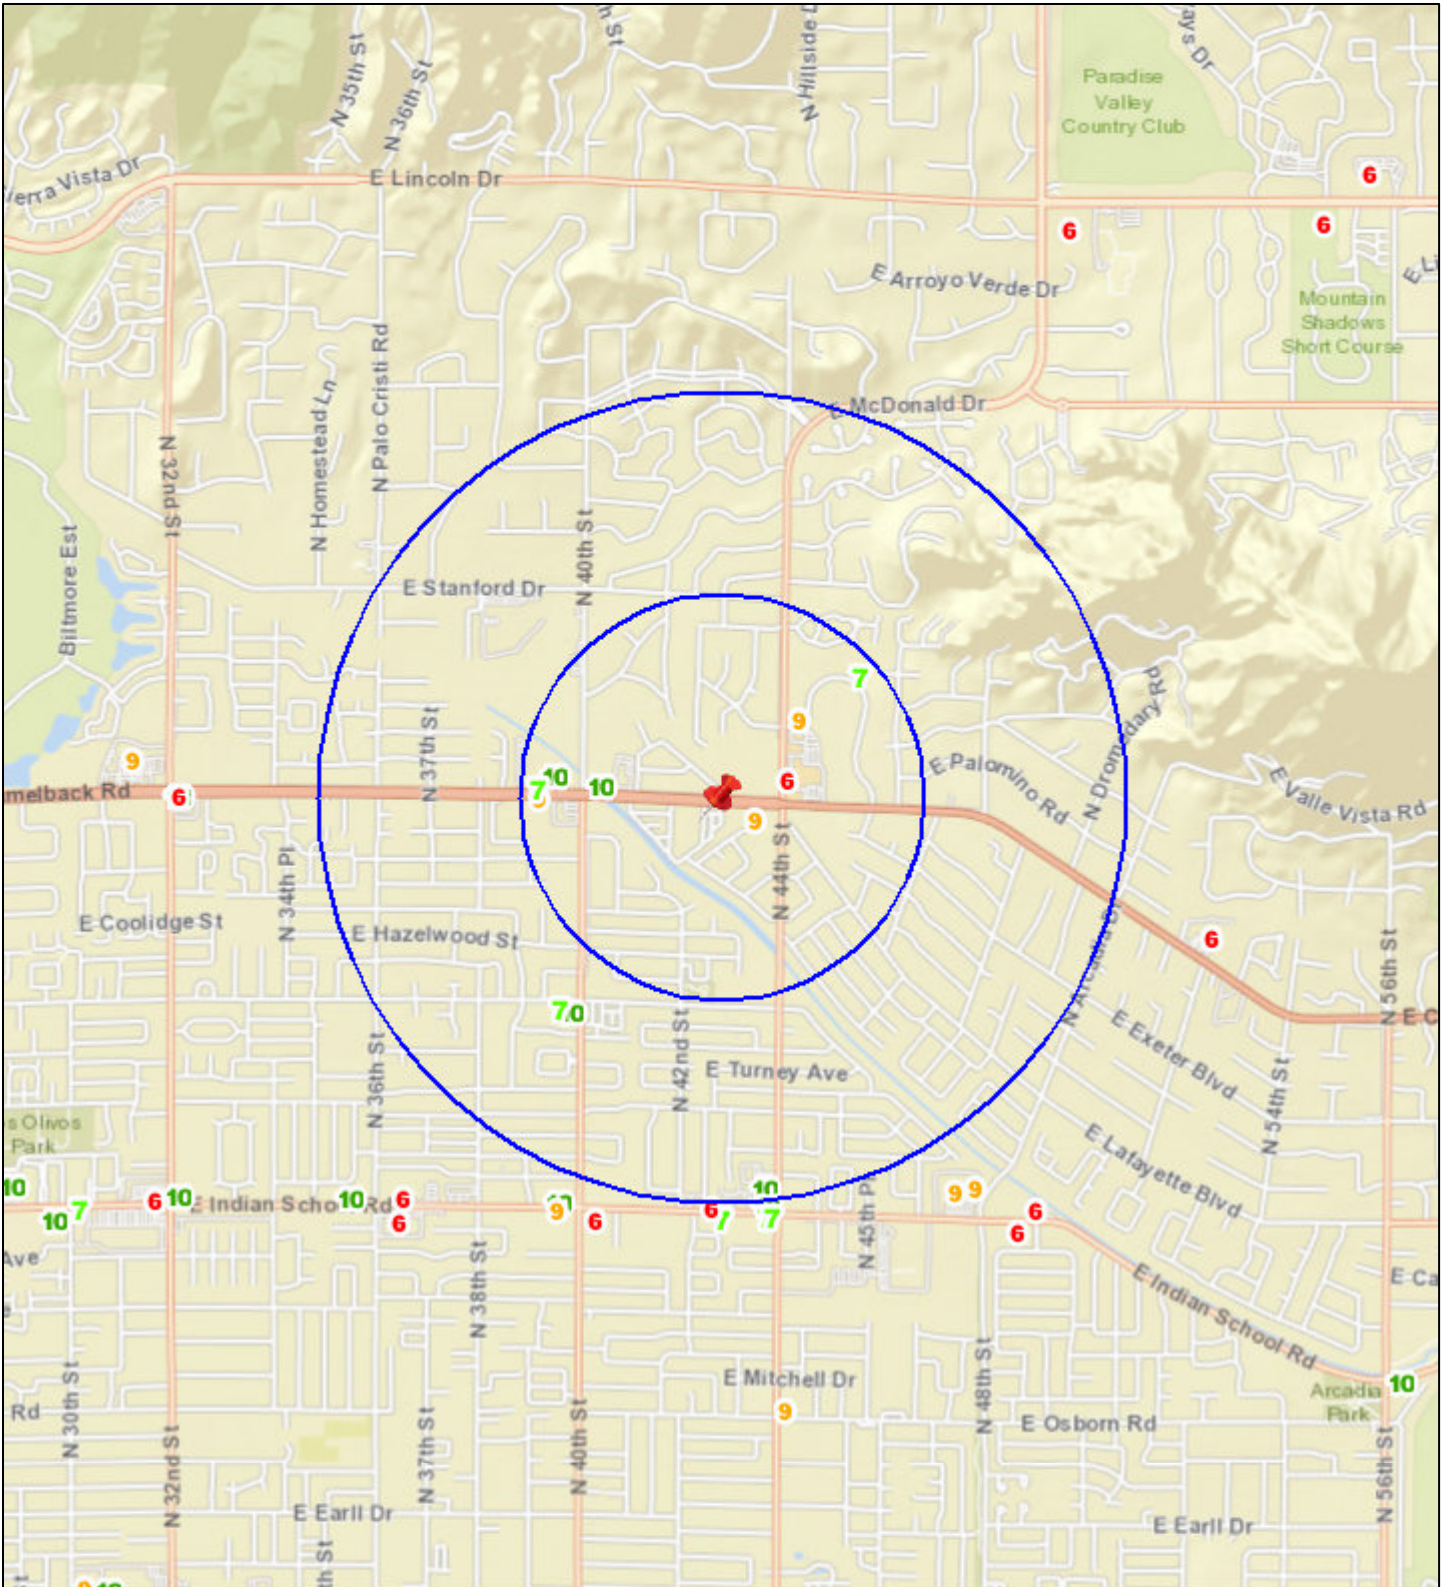

Liquor License Map: PHOENIX PYRO

4300 E CAMELBACK RD

Date: 3/20/2023