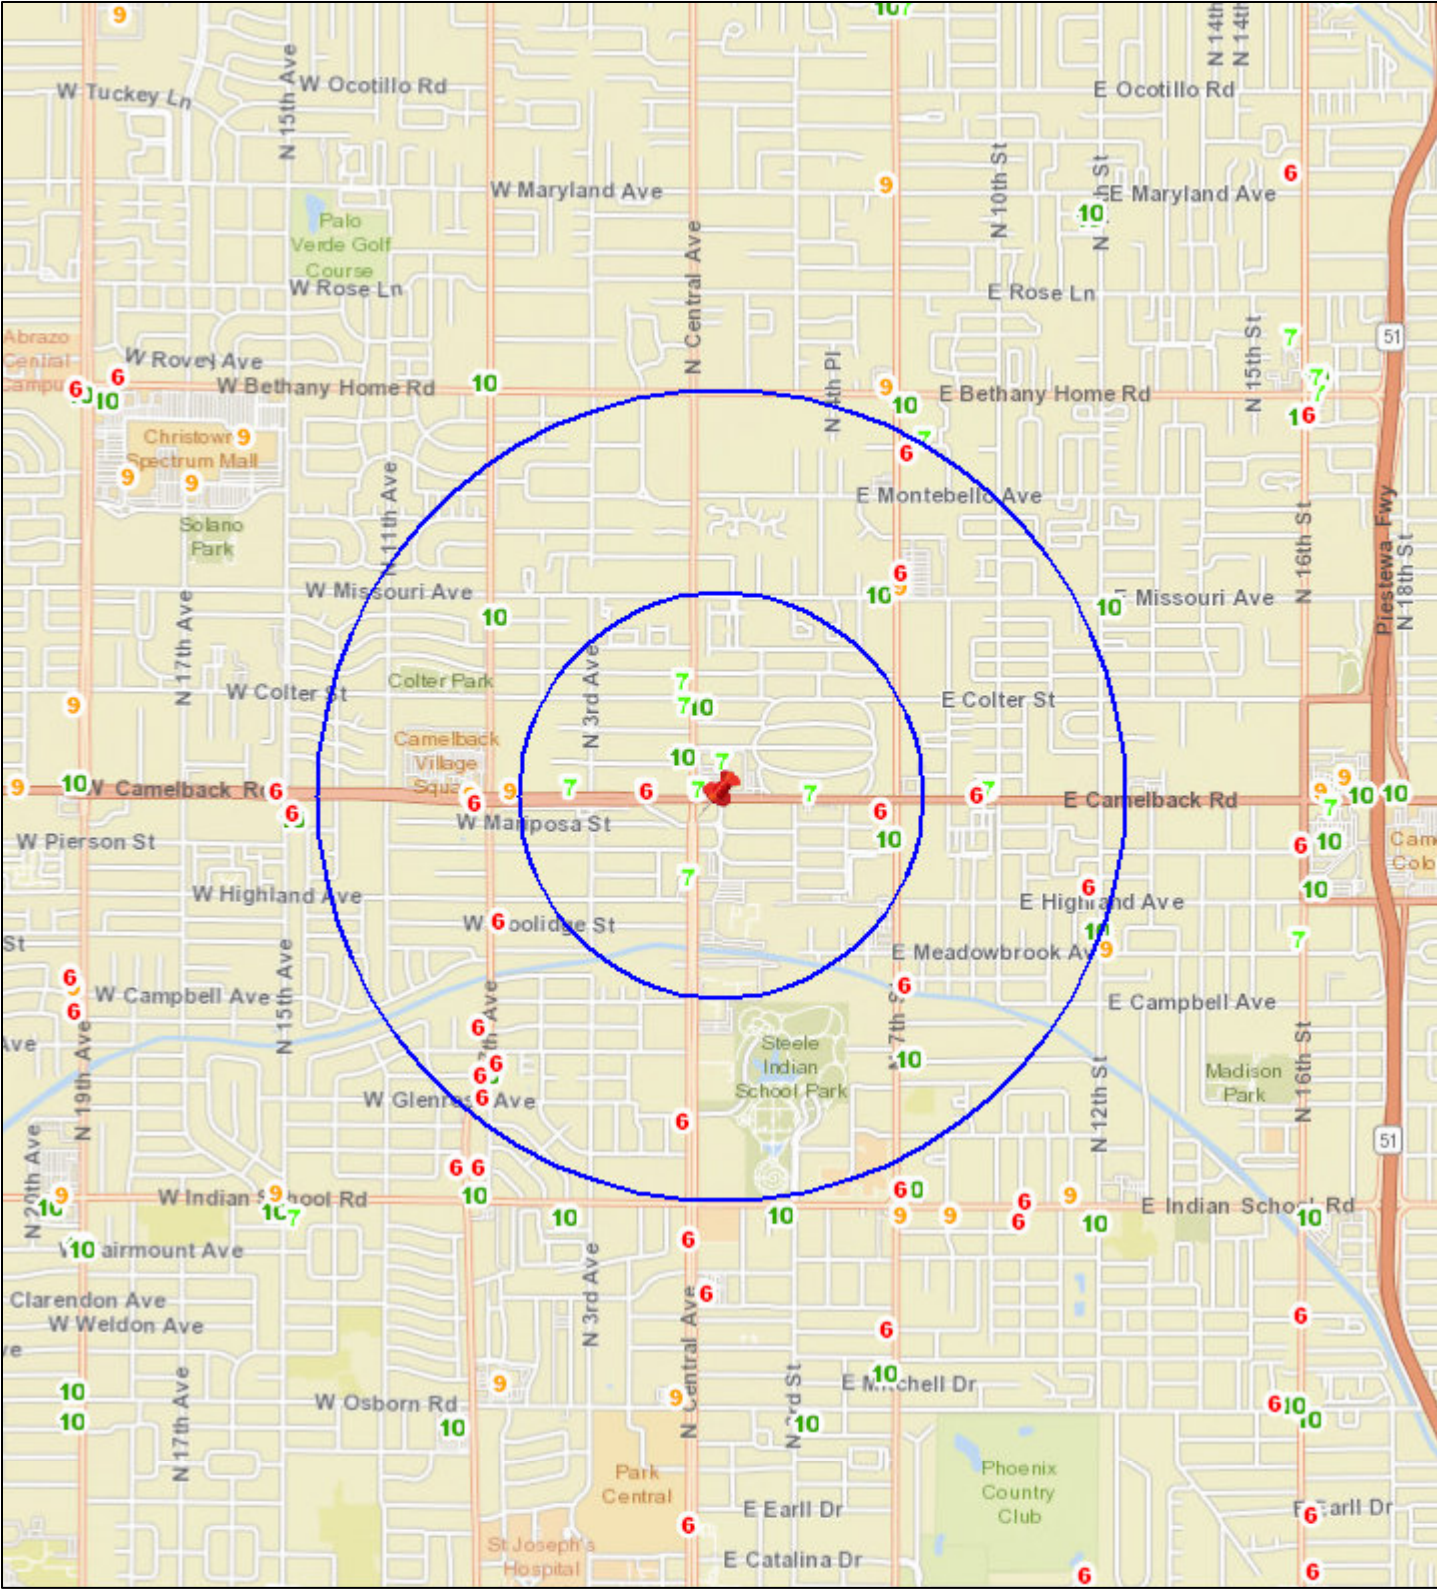

Liquor License Map: SUSHIVIBE

100 E CAMELBACK RD

Date: 12/2/2019