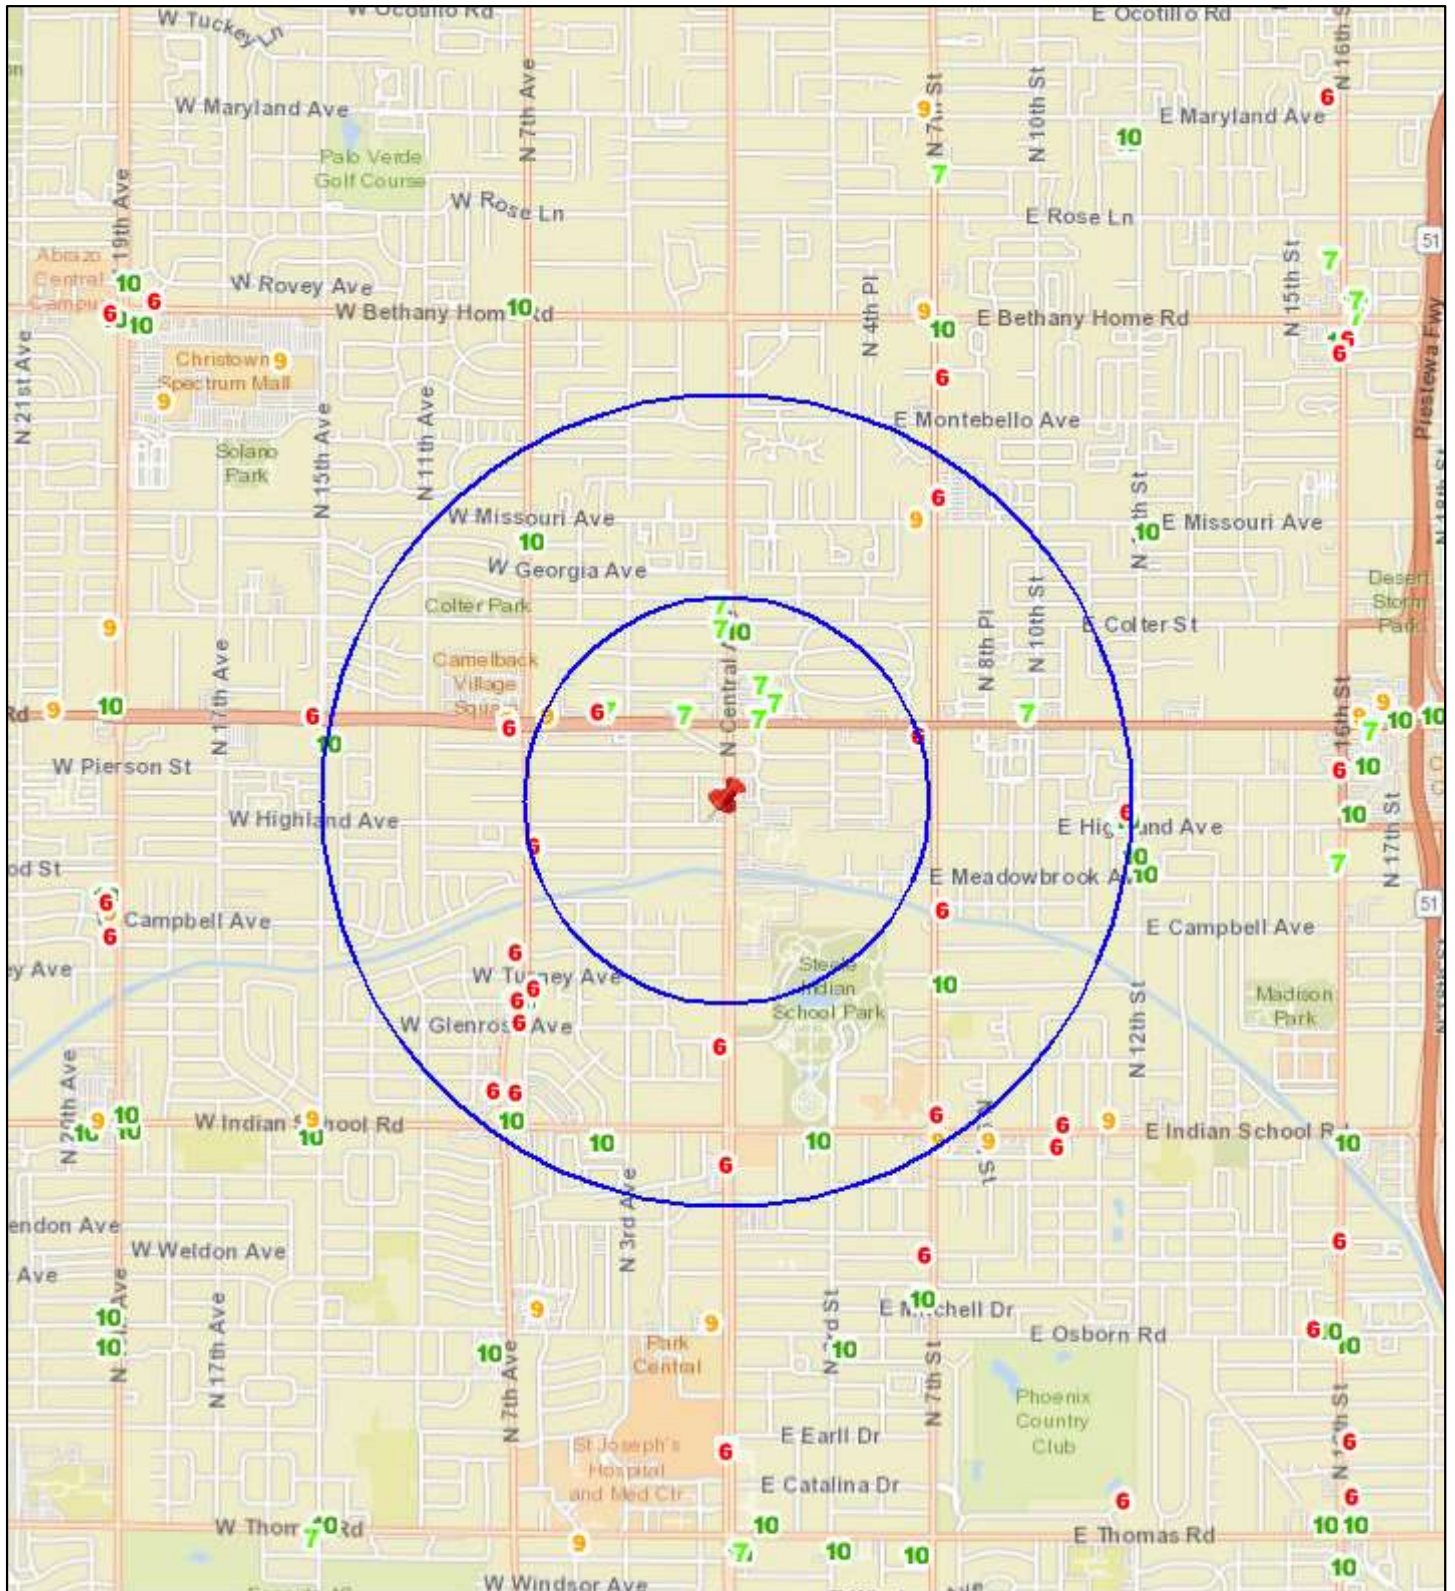

# Liquor License Map: ROTT N' GRAPES

4750 N CENTRAL AVE

Date: 7/24/2023