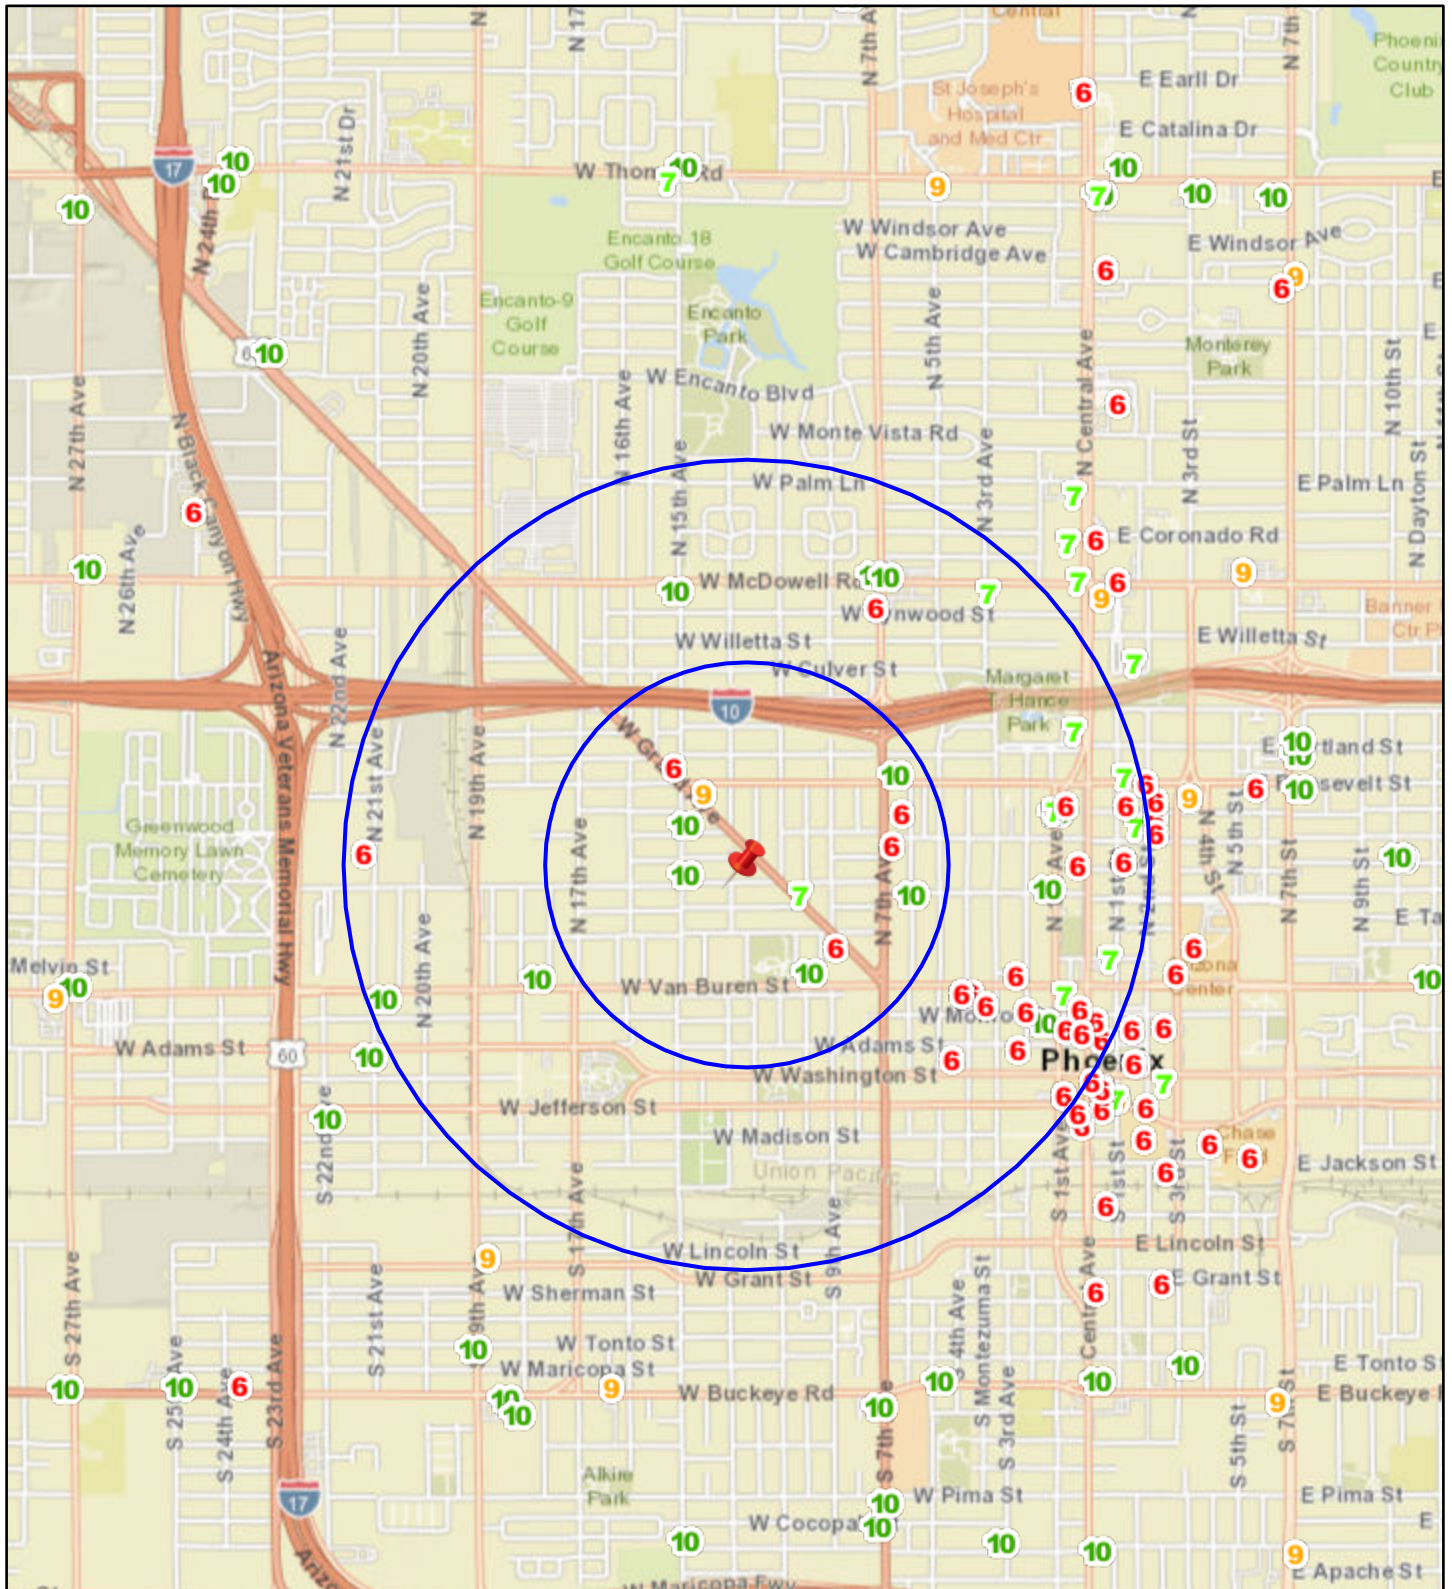

Liquor License Map: GRAND AVENUE BREWING

1205 W PIERCE ST

Date: 9/25/2024

0 0.17 0.35 0.7 1.05 1.4 Miles