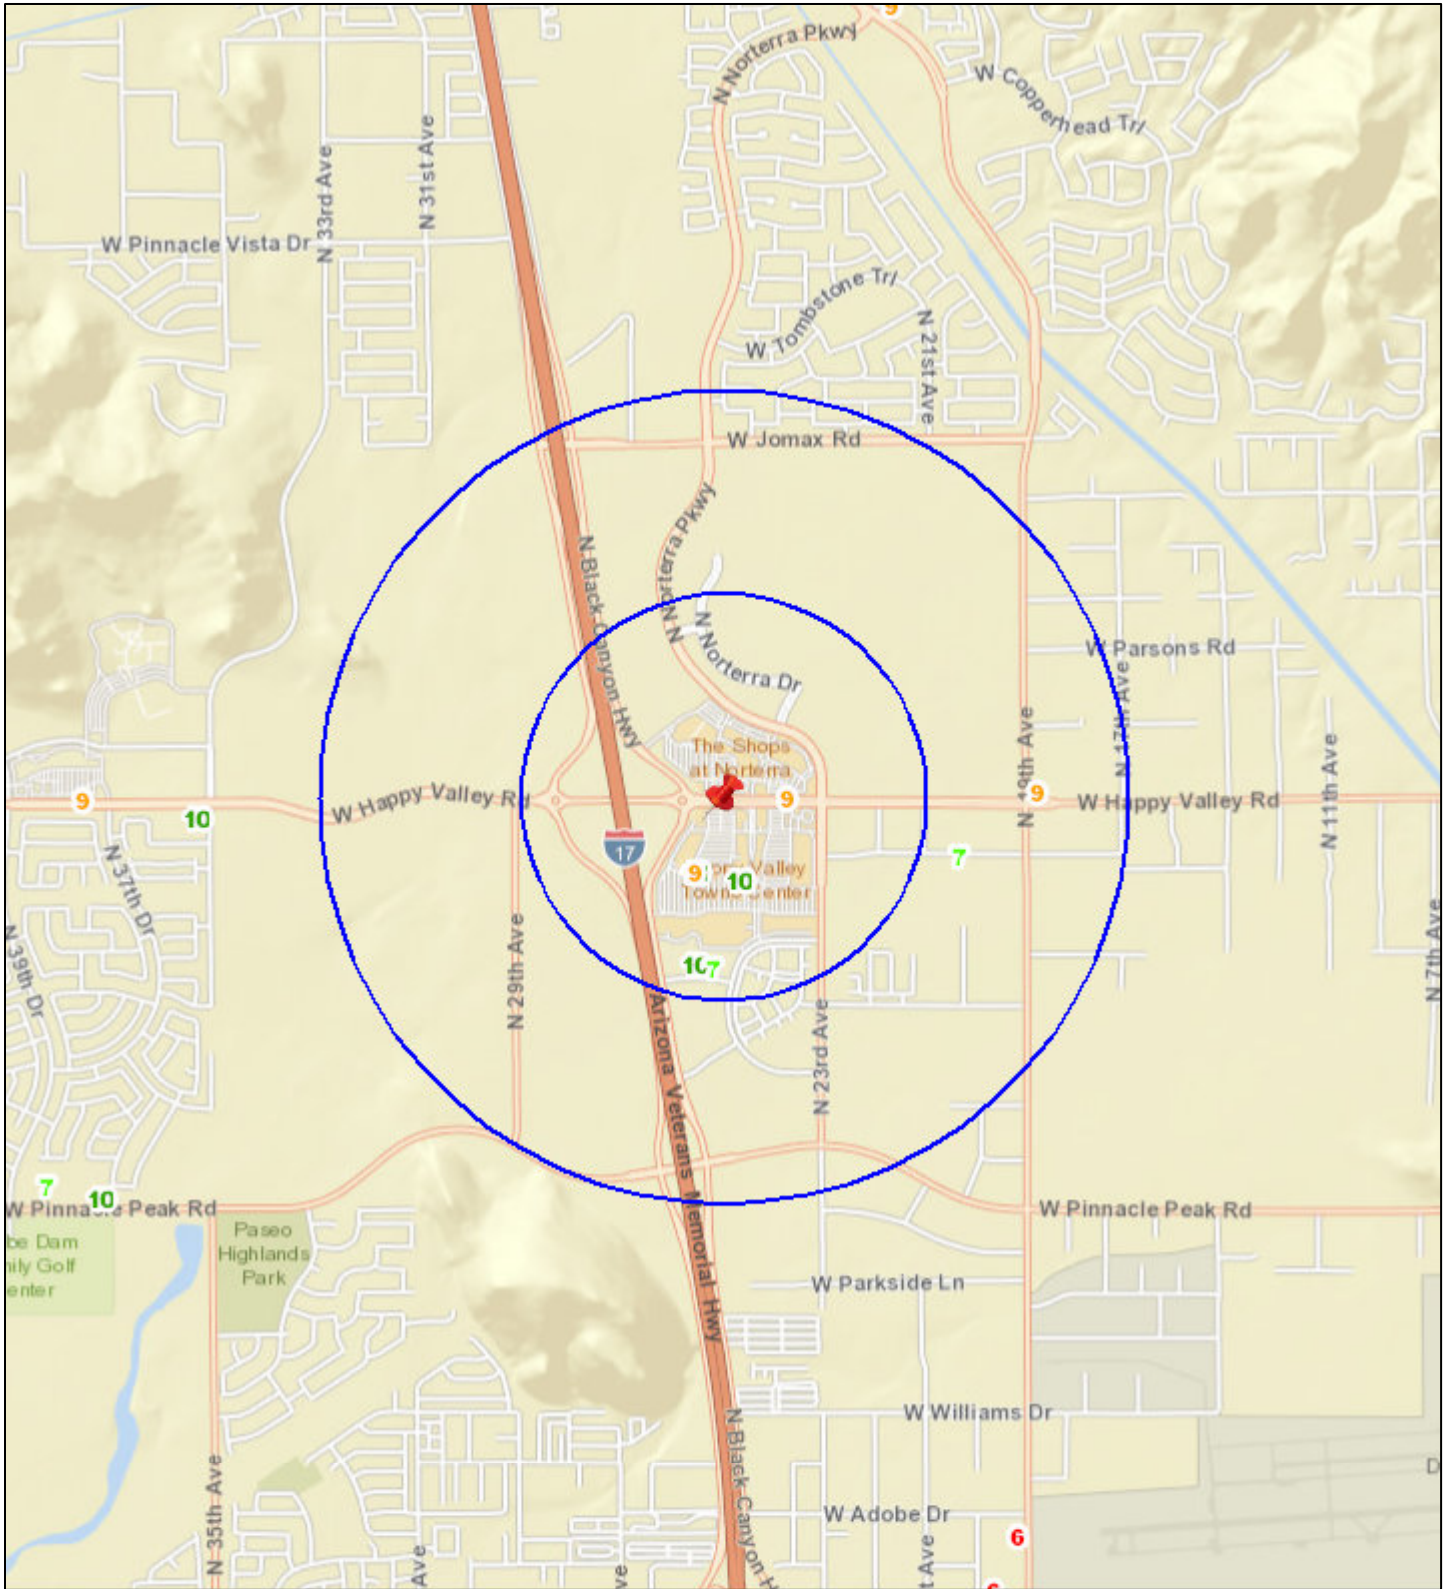

# Liquor License Map: MORNING RITUAL

2510 W HAPPY VALLEY RD

Date: 12/3/2019