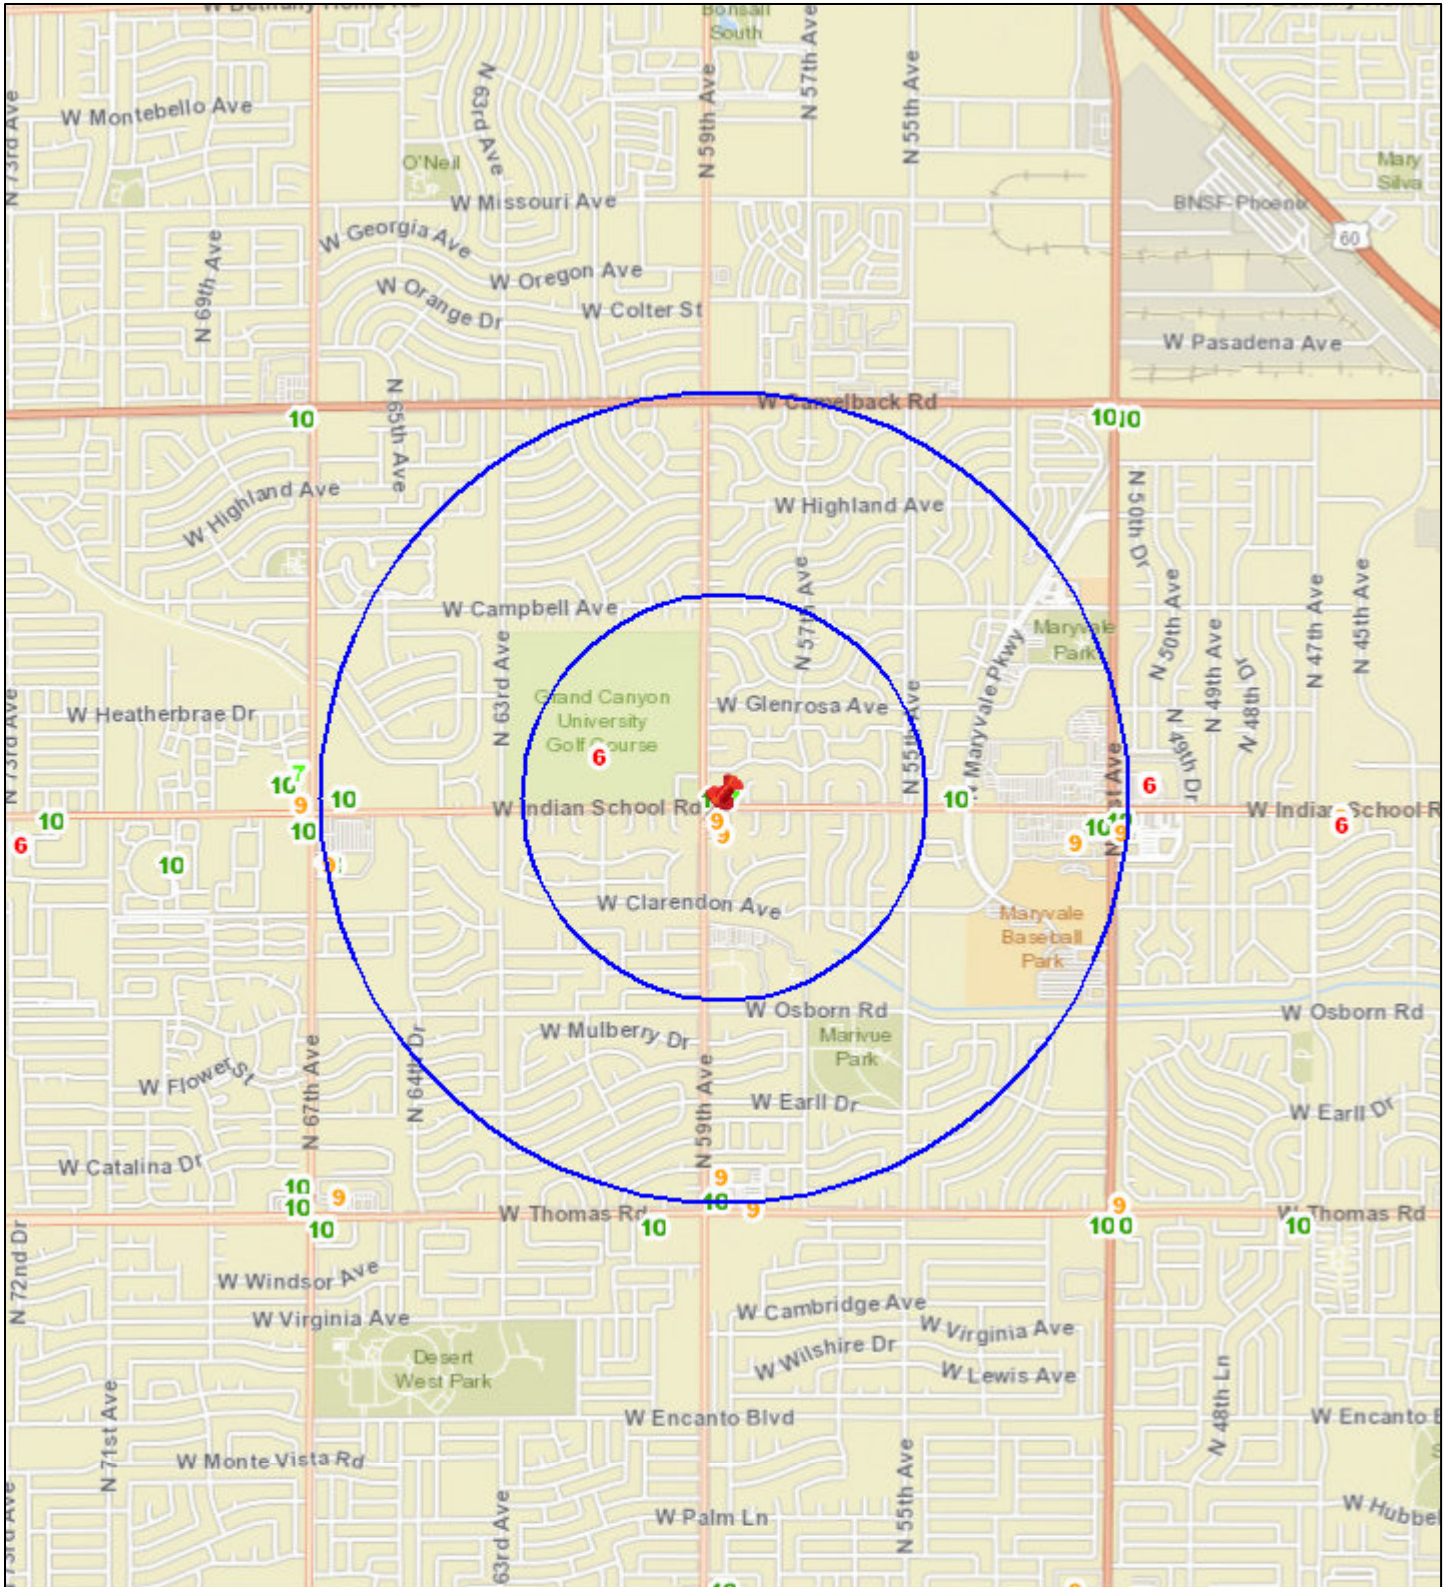

# Liquor License Map: EL ORIGINAL MARISCOS ALTATA

5828 W INDIAN SCHOOL RD

Date: 4/23/2021