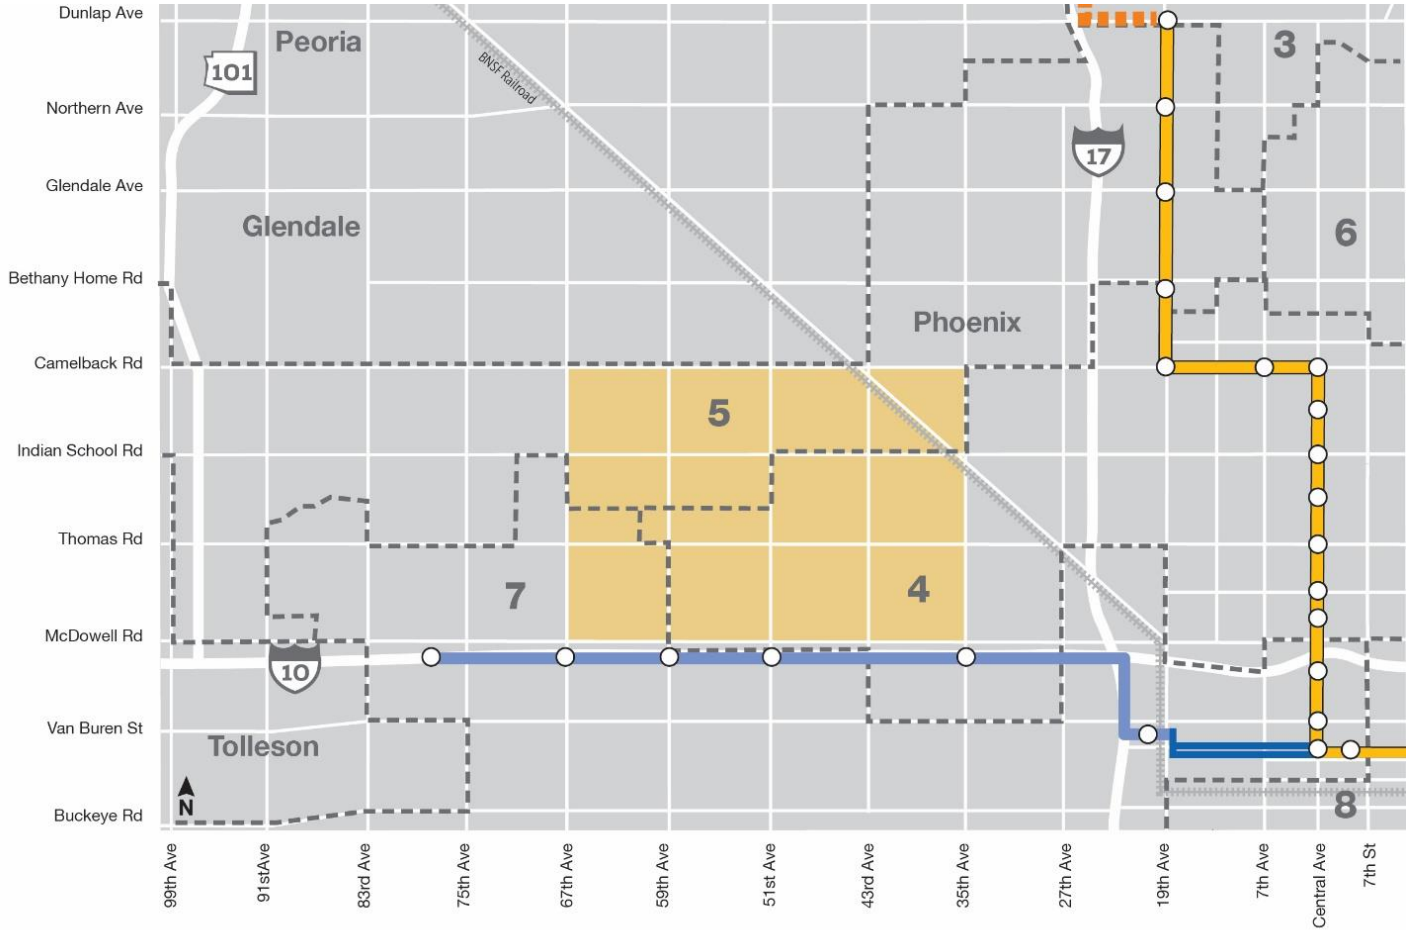

Attachment C

West Phoenix Council Districts and Study Area

LEGEND

- | | | |
|---|---|--|
|  Valley Metro Rail/Station |  I-10 West Extension/Station |  Northwest Extension Phase II/Station |
|  Maryvale Study Area |  Capitol Extension | |