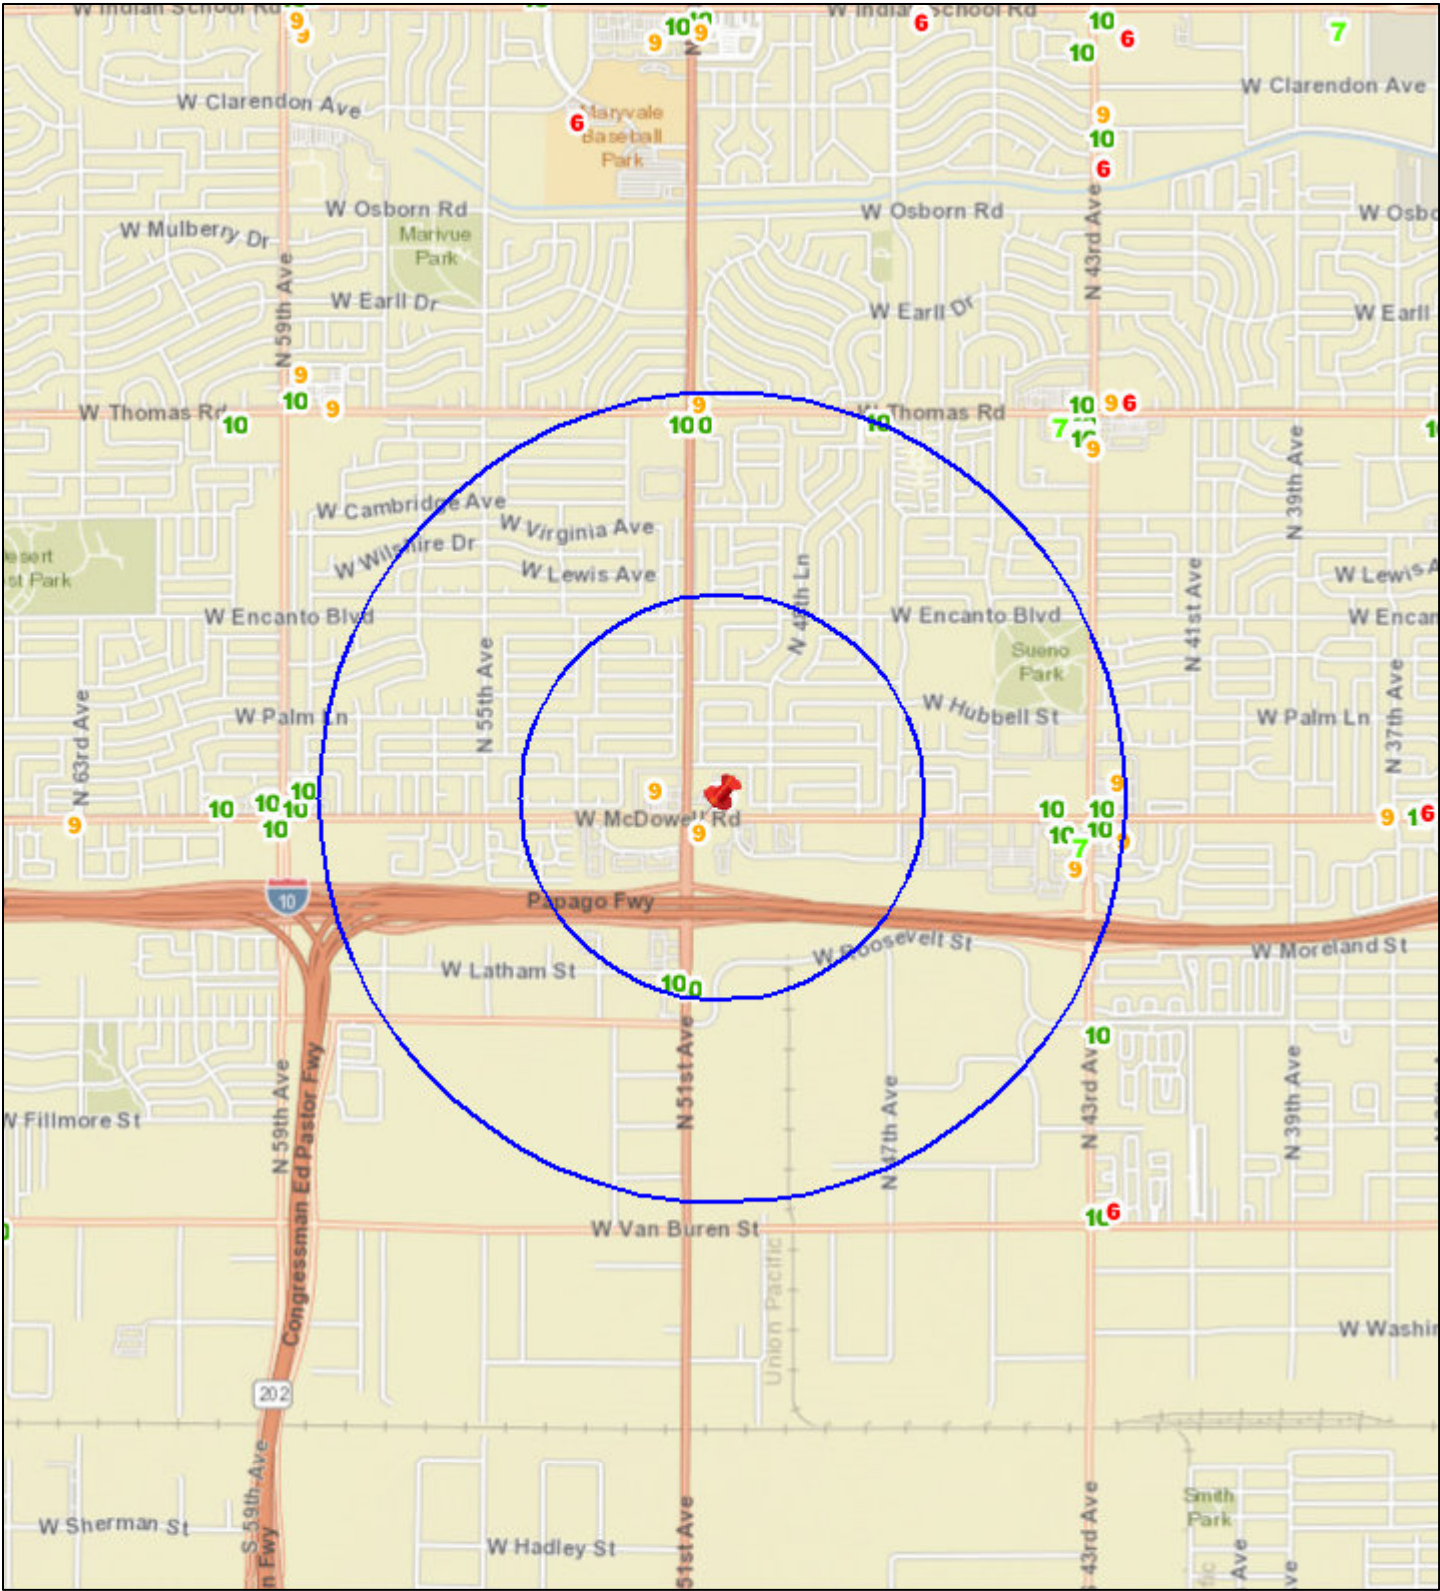

Liquor License Map: CLUB CLASSICO PHOENIX

5030 W MCDOWELL RD

Date: 8/9/2023