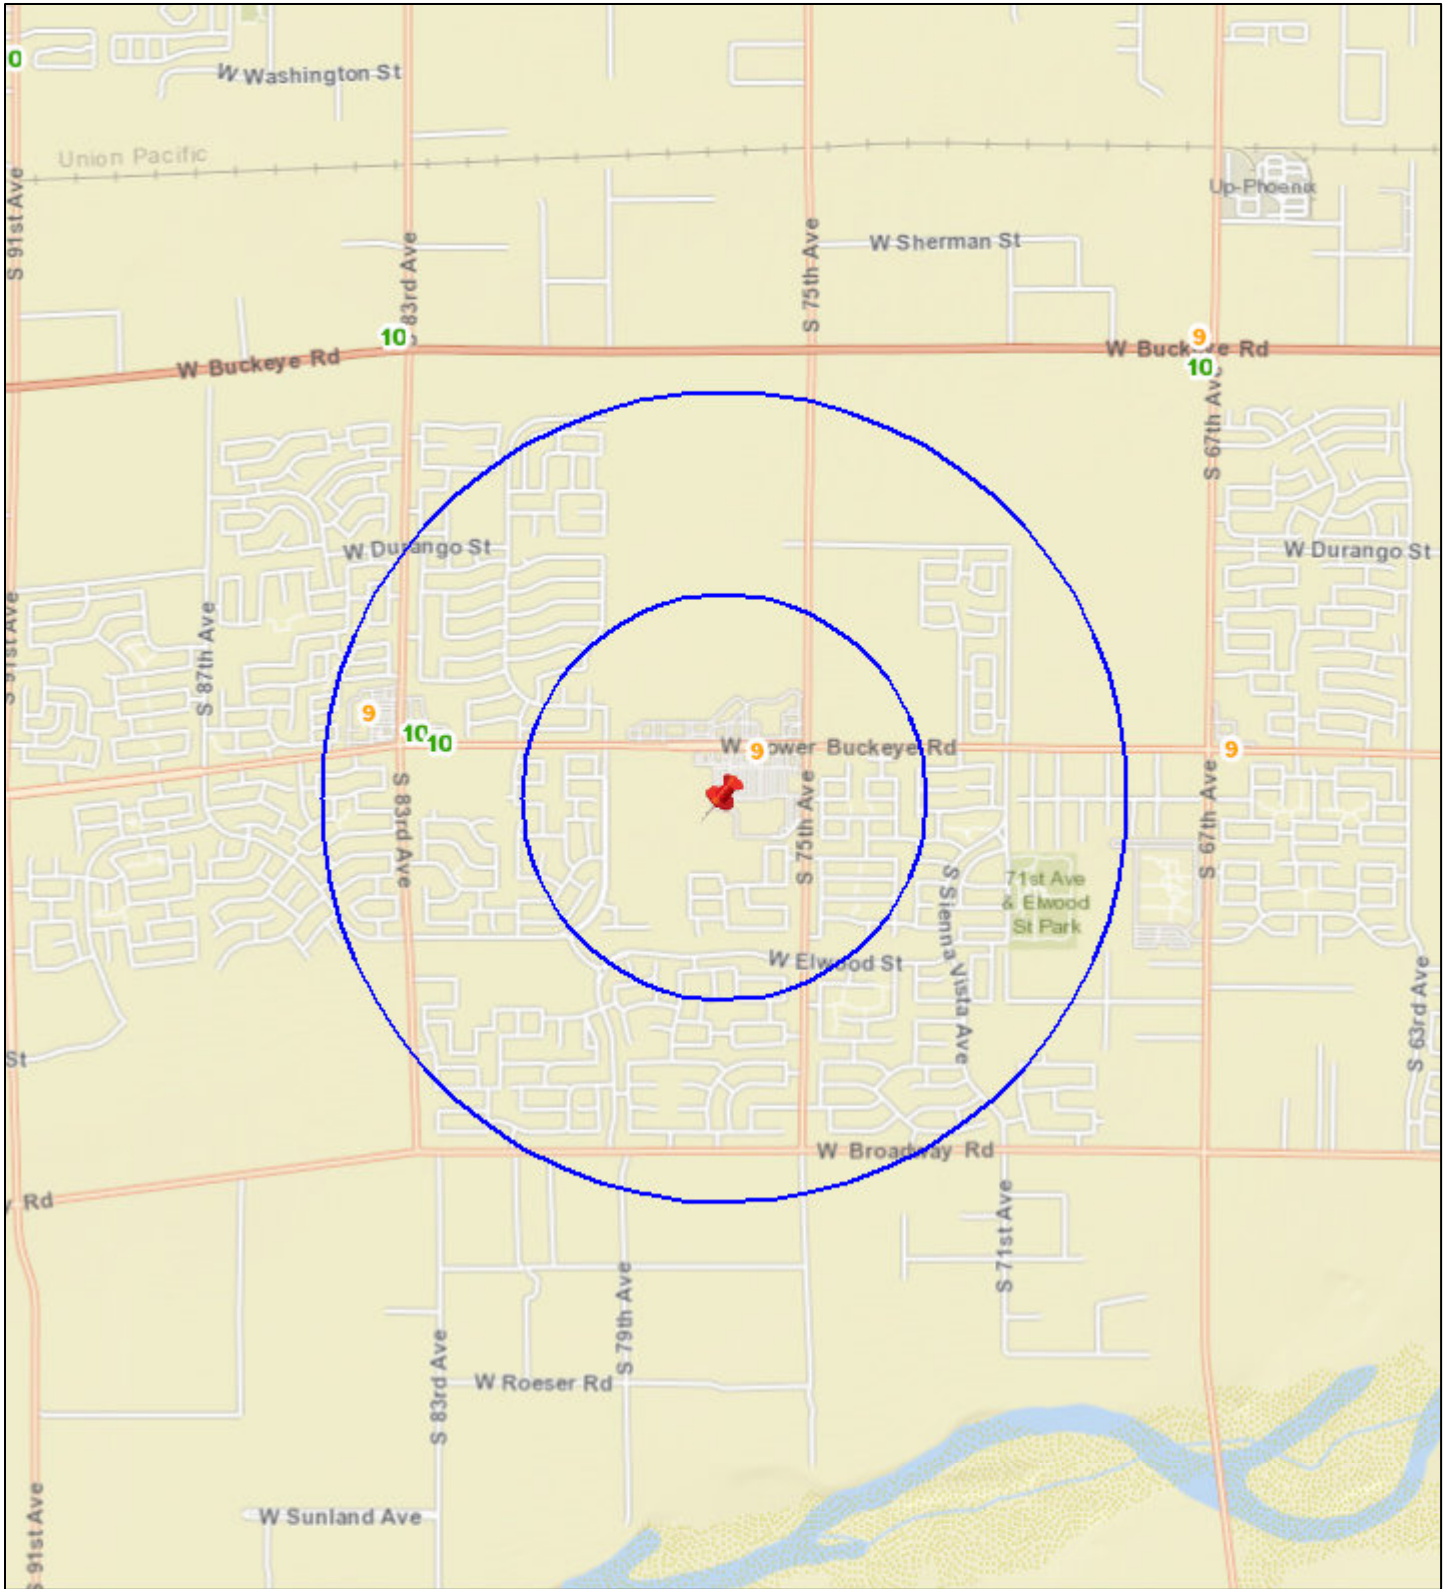

Liquor License Map: LONG WONG'S TUSCANO TOWNE CENTER

7625 W LOWER BUCKEYE RD

Date: 6/3/2019