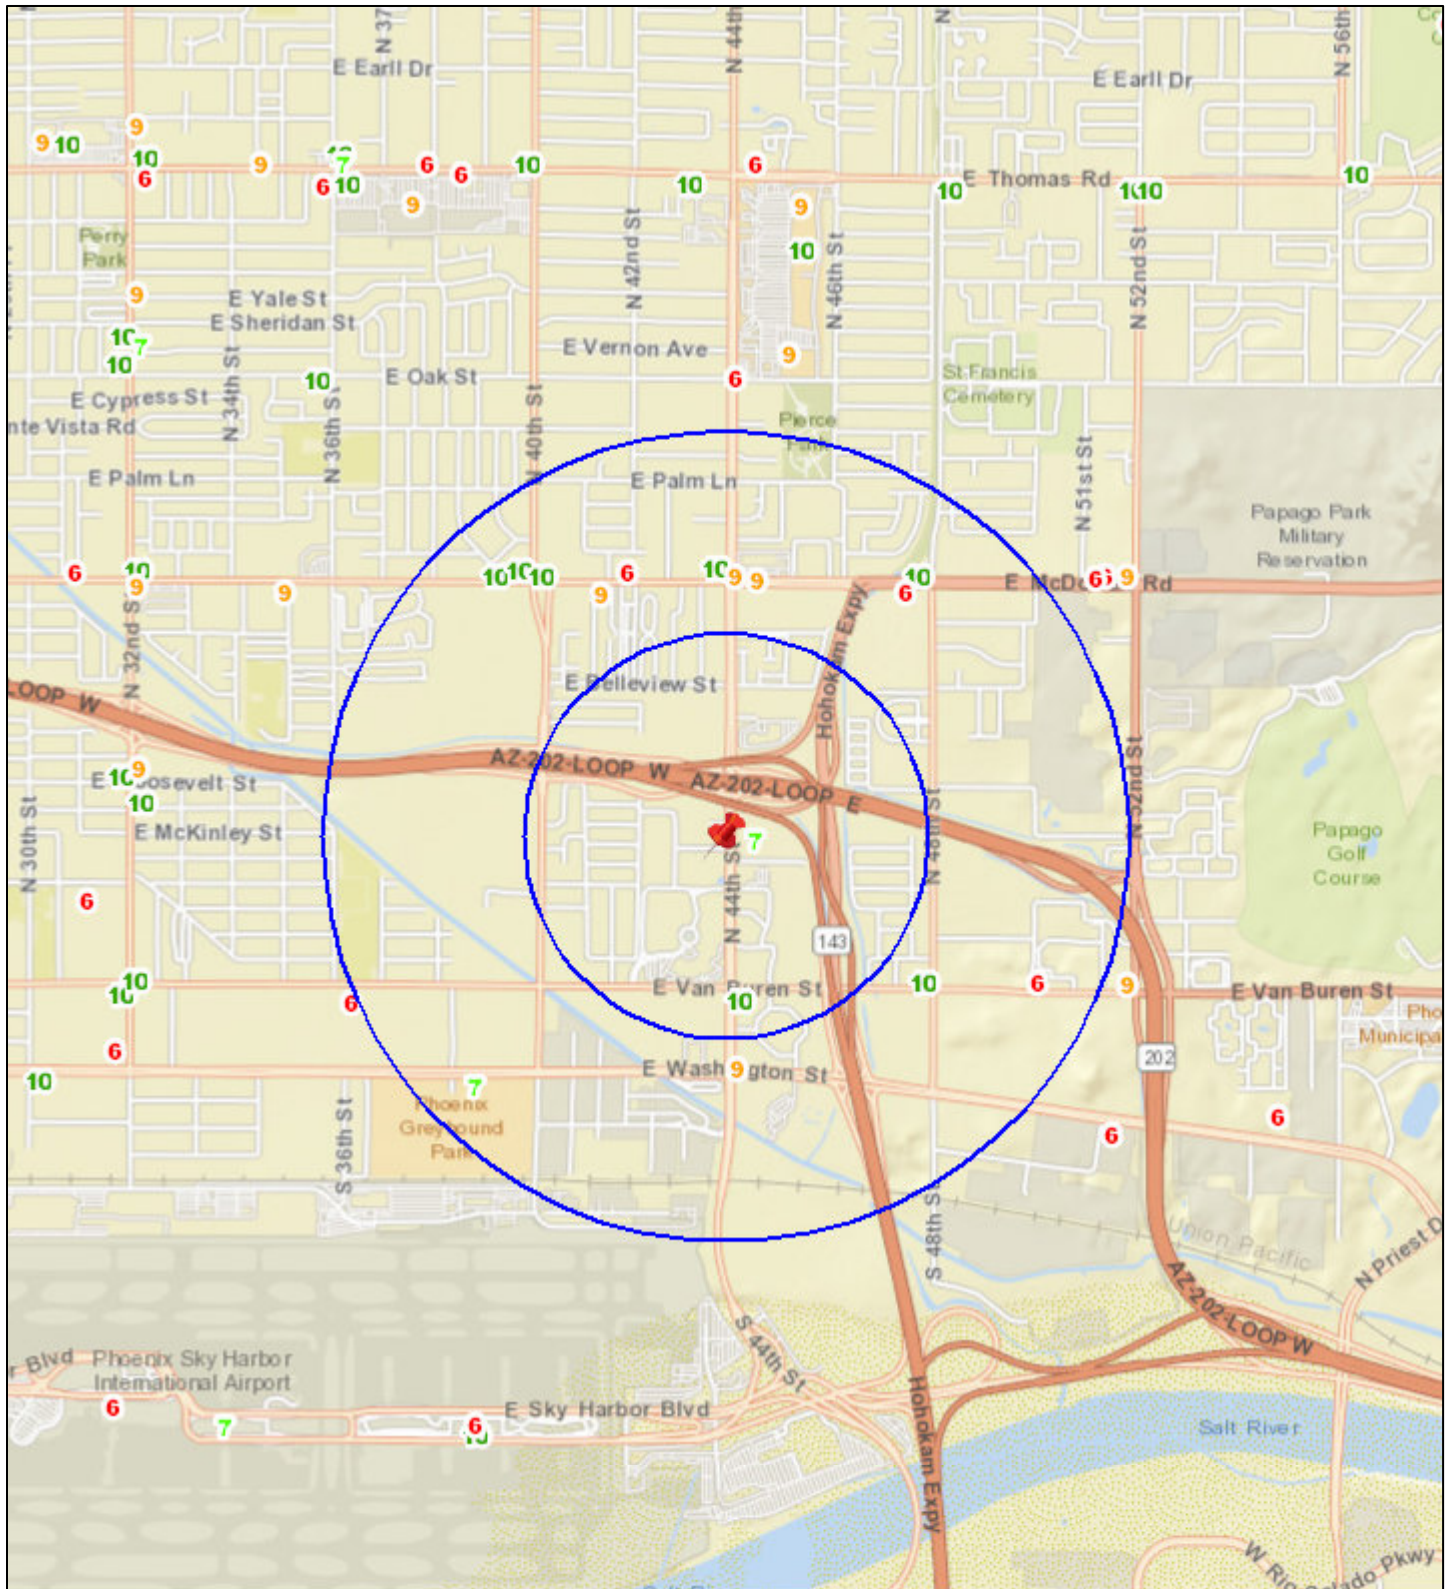

Liquor License Map: HOME 2 SUITES PHOENIX AIRPORT NORTH

888 N 44TH ST

Date: 5/23/2019