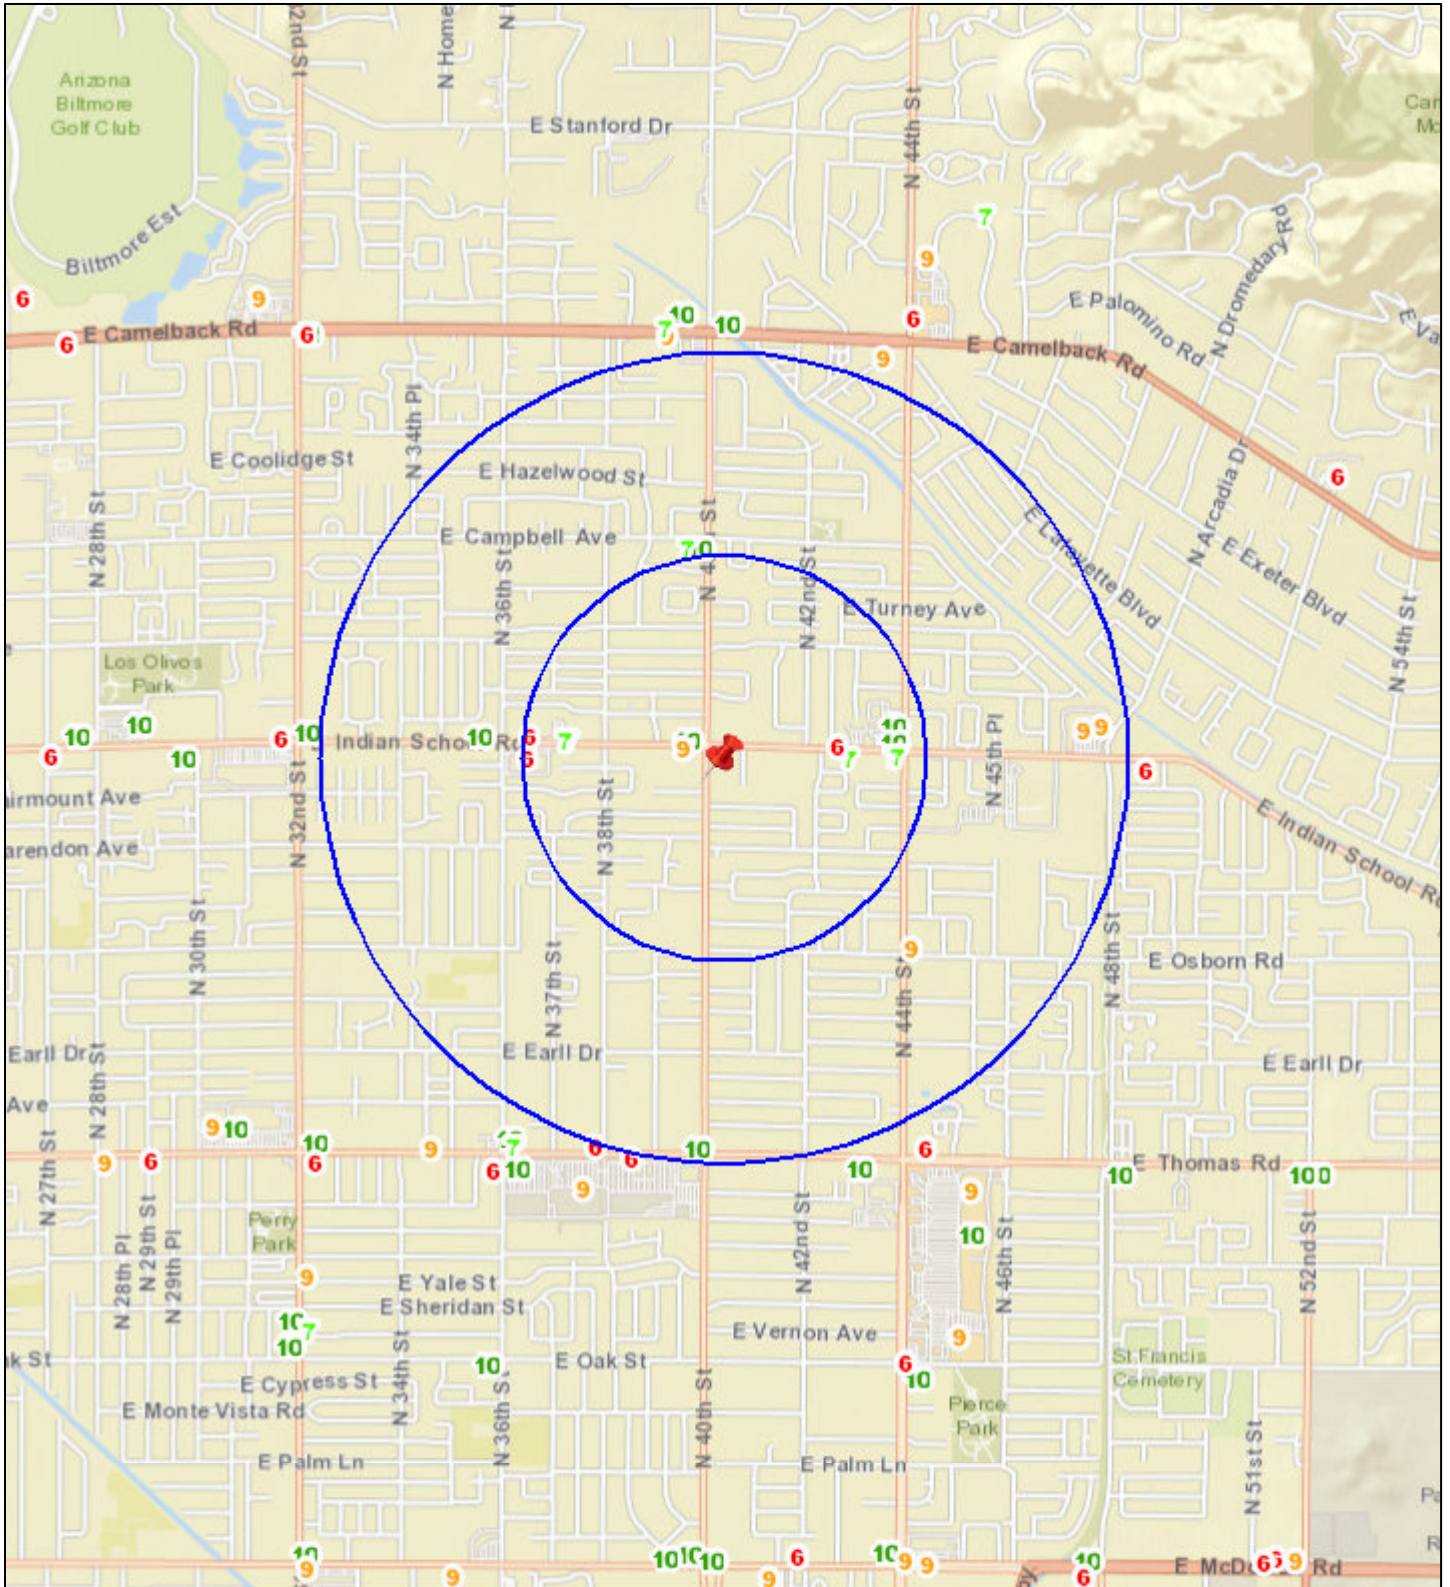

Liquor License Map: PORCH

4017 E INDIAN SCHOOL RD

Date: 6/1/2021