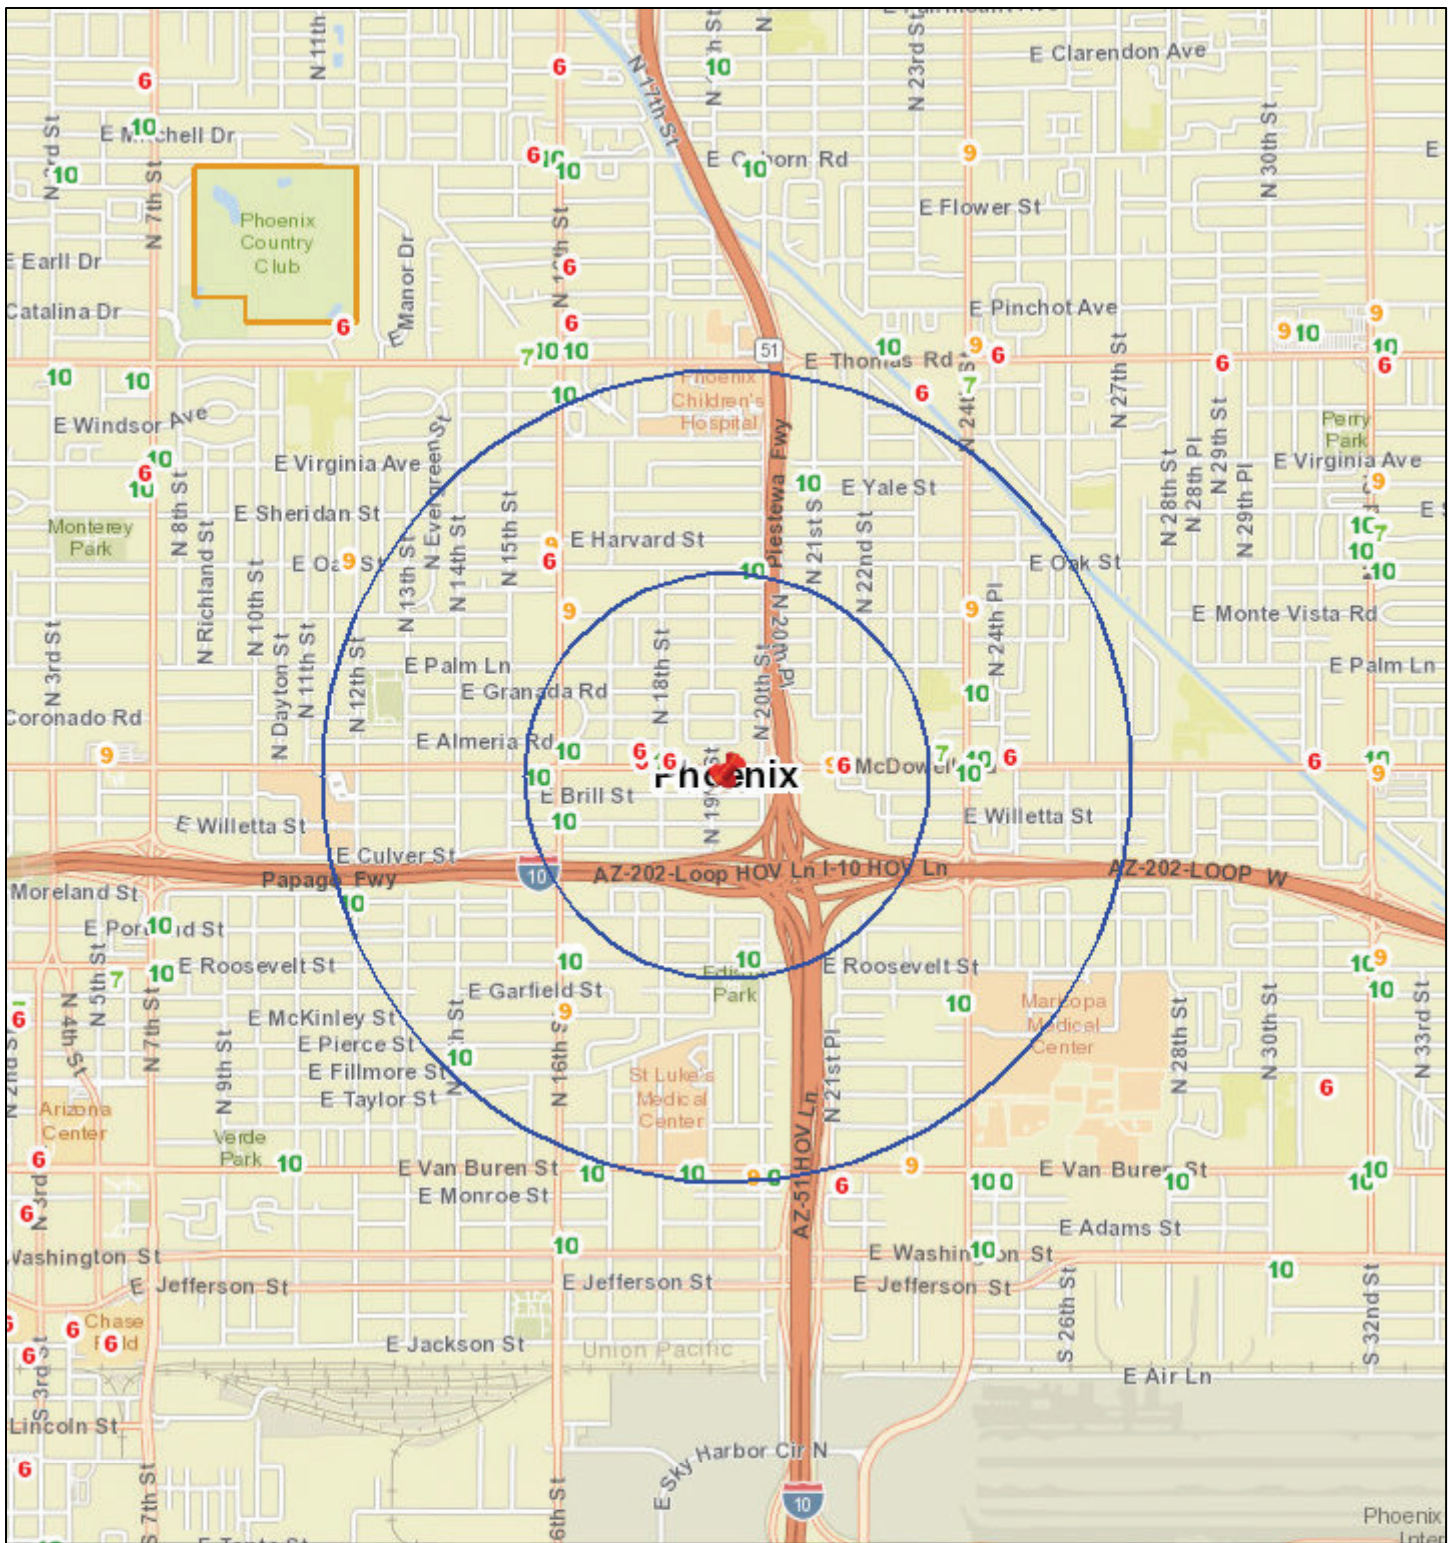

Liquor License Map: La Marquesa Birreria + Tequilera

September 19, 2017

1:36,112

mapservices@phoenix.gov
Sources: Esri, HERE, DeLorme, USGS, Intermap, INCREMENT P, NRCan, Esri Japan, METI, Esri China (Hong Kong), Esri Korea, Esri (Thailand), MapmyIndia, NGCC, © OpenStreetMap contributors, and the GIS User Community