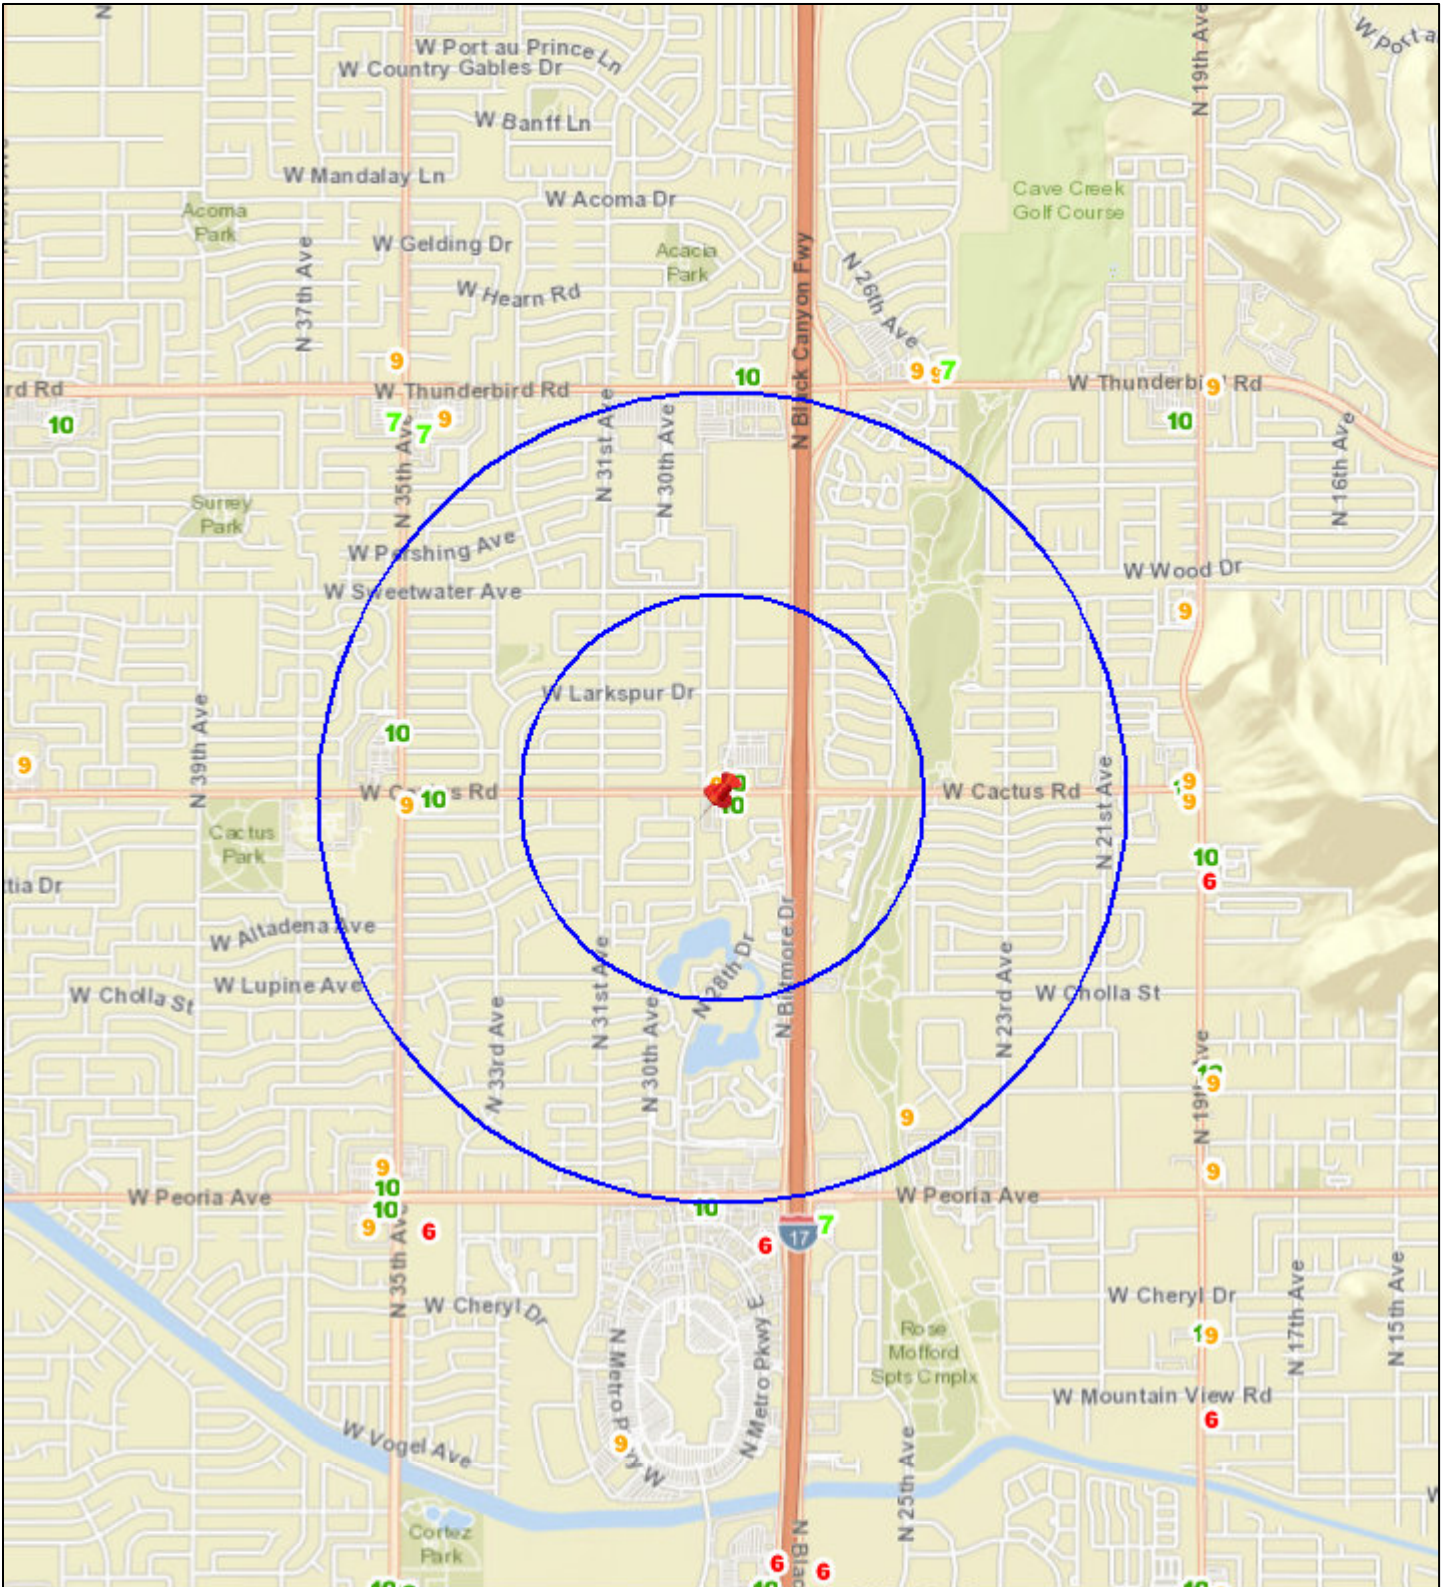

# Liquor License Map: SHINME CUISINE

2855 W CACTUS RD

Date: 8/1/2023