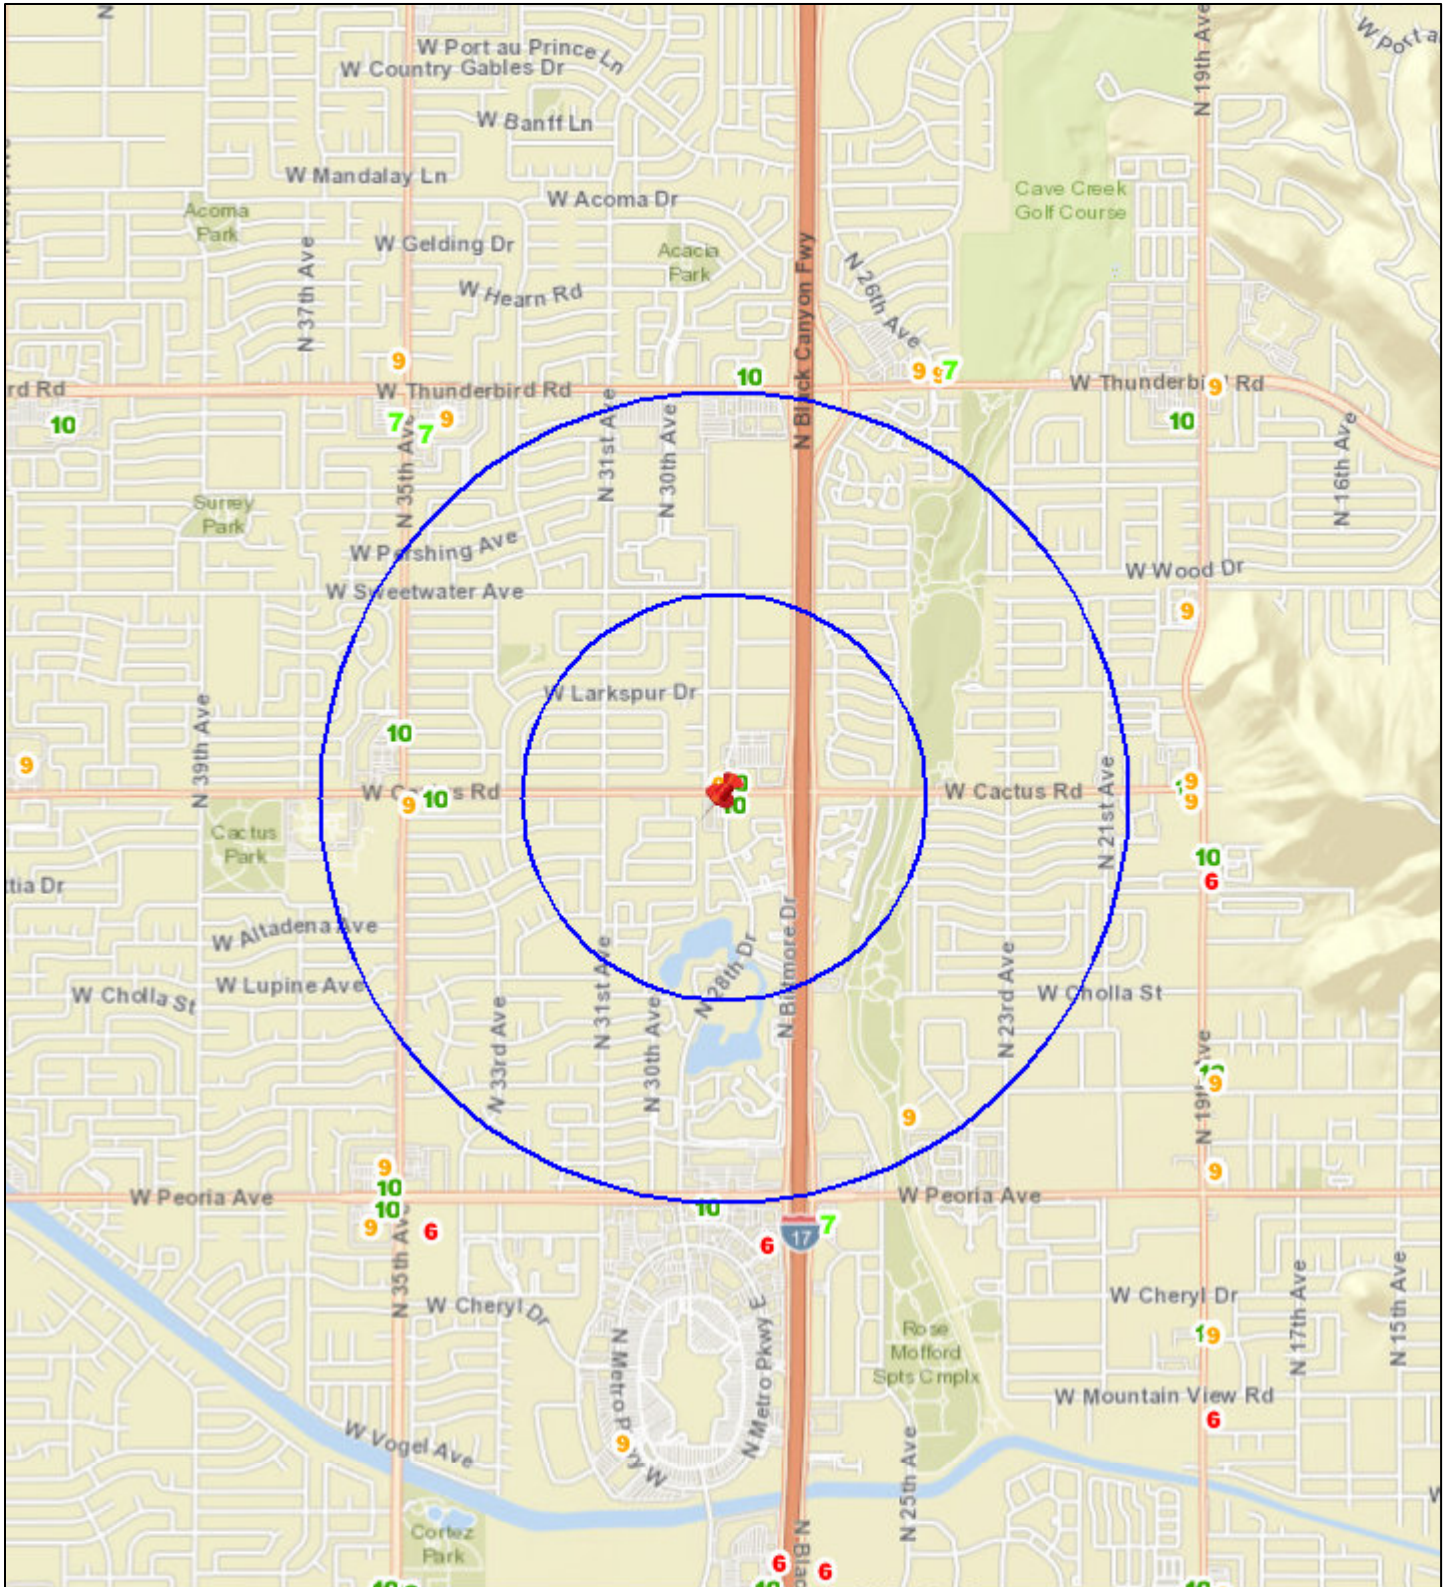

Liquor License Map: SHINME CUISINE

2855 W CACTUS RD

Date: 8/1/2023