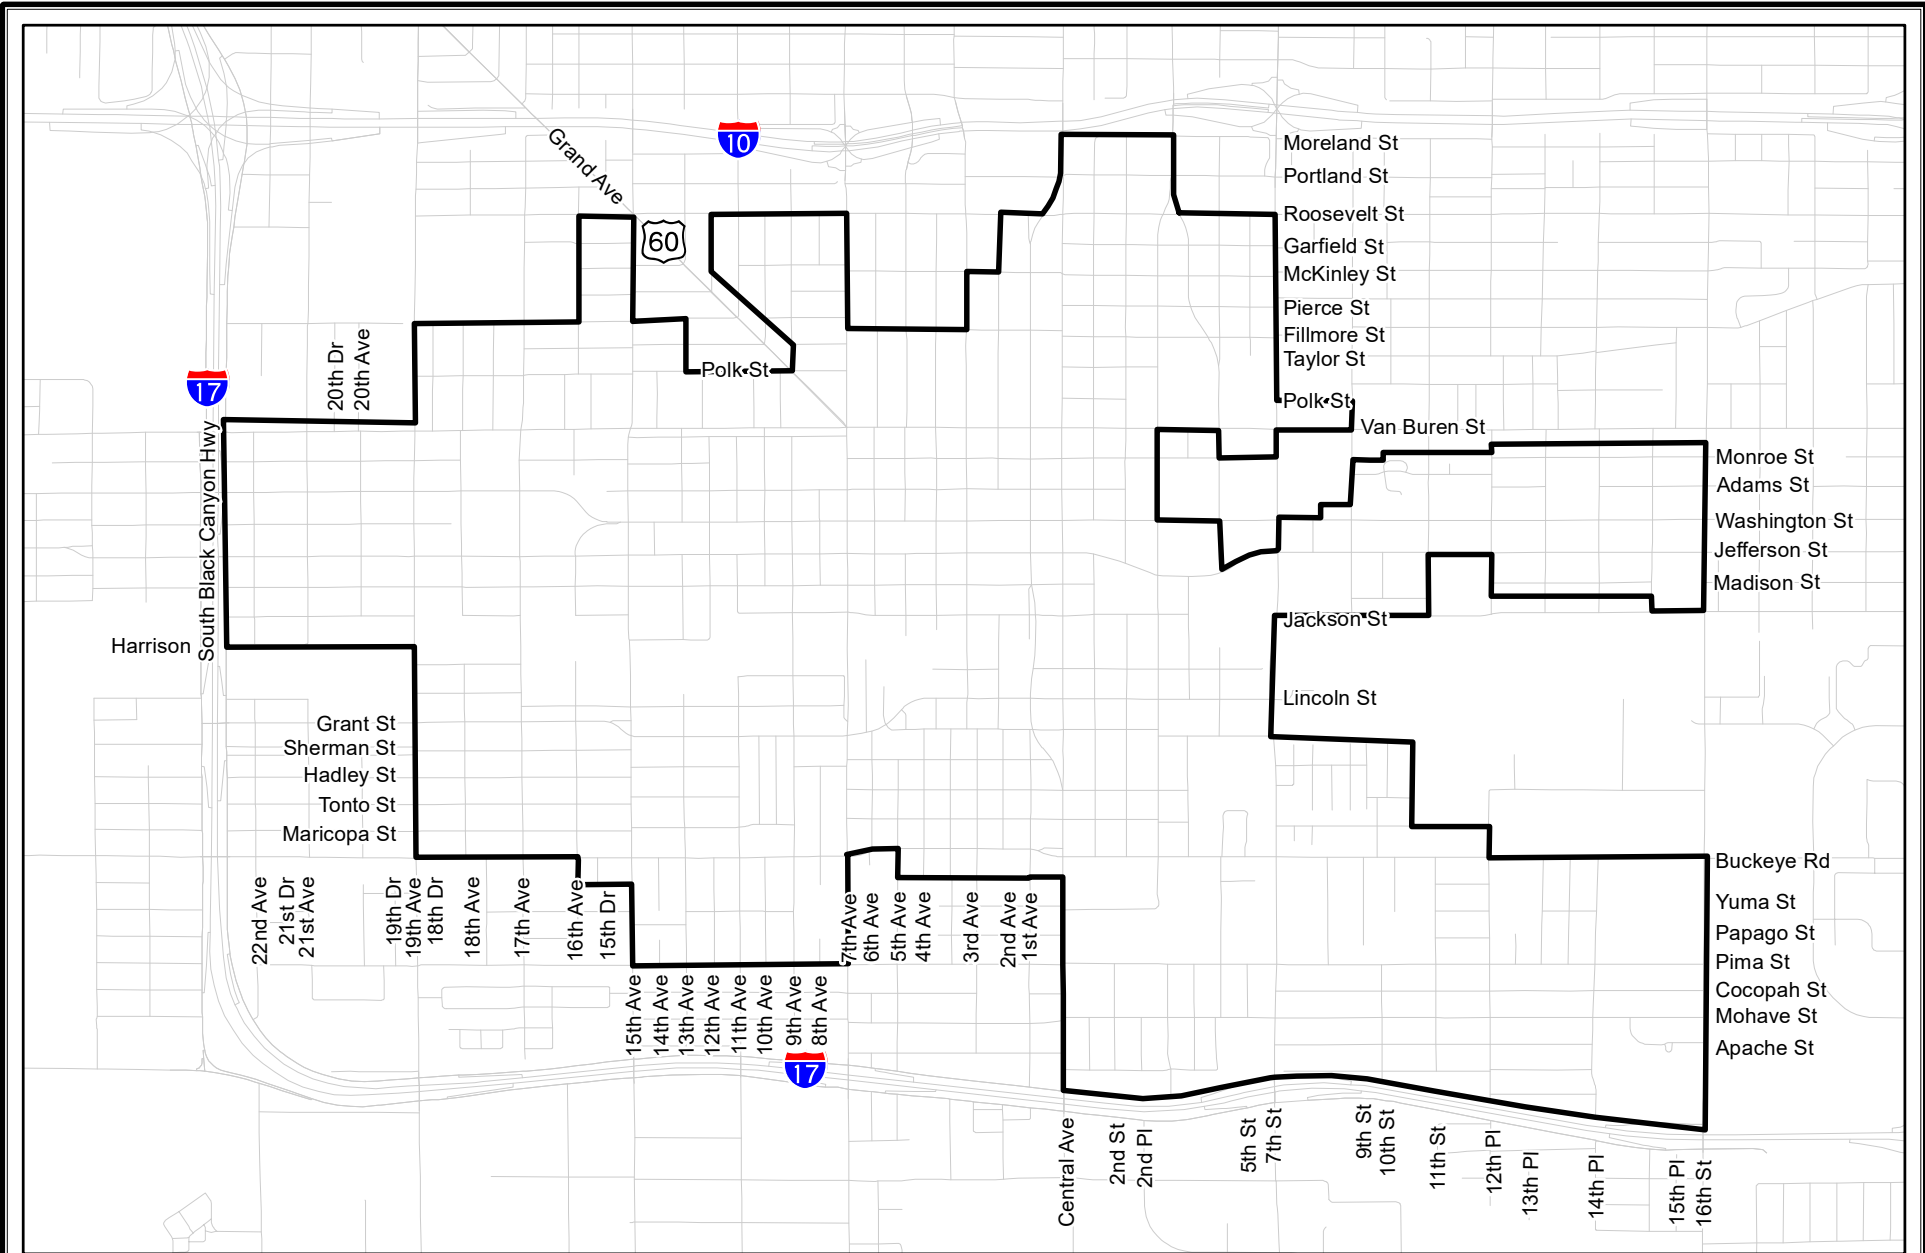

# Attachment A

D:\Projects\City\_of\_Phoenix\60617046\_COP\_RDA\900\_CAD\_GIS\920\_929\_GIS\_Graphics\920\_GIS\mxd\StoryMapPrep\Drafts\_04-02-2020\FinalBoundary\_04-17-2020\_HopeVI.mxd

**Legend**

 Proposed RDA Boundary (7,031 Parcels)

**Proposed RDA Boundary**

2020-04-17