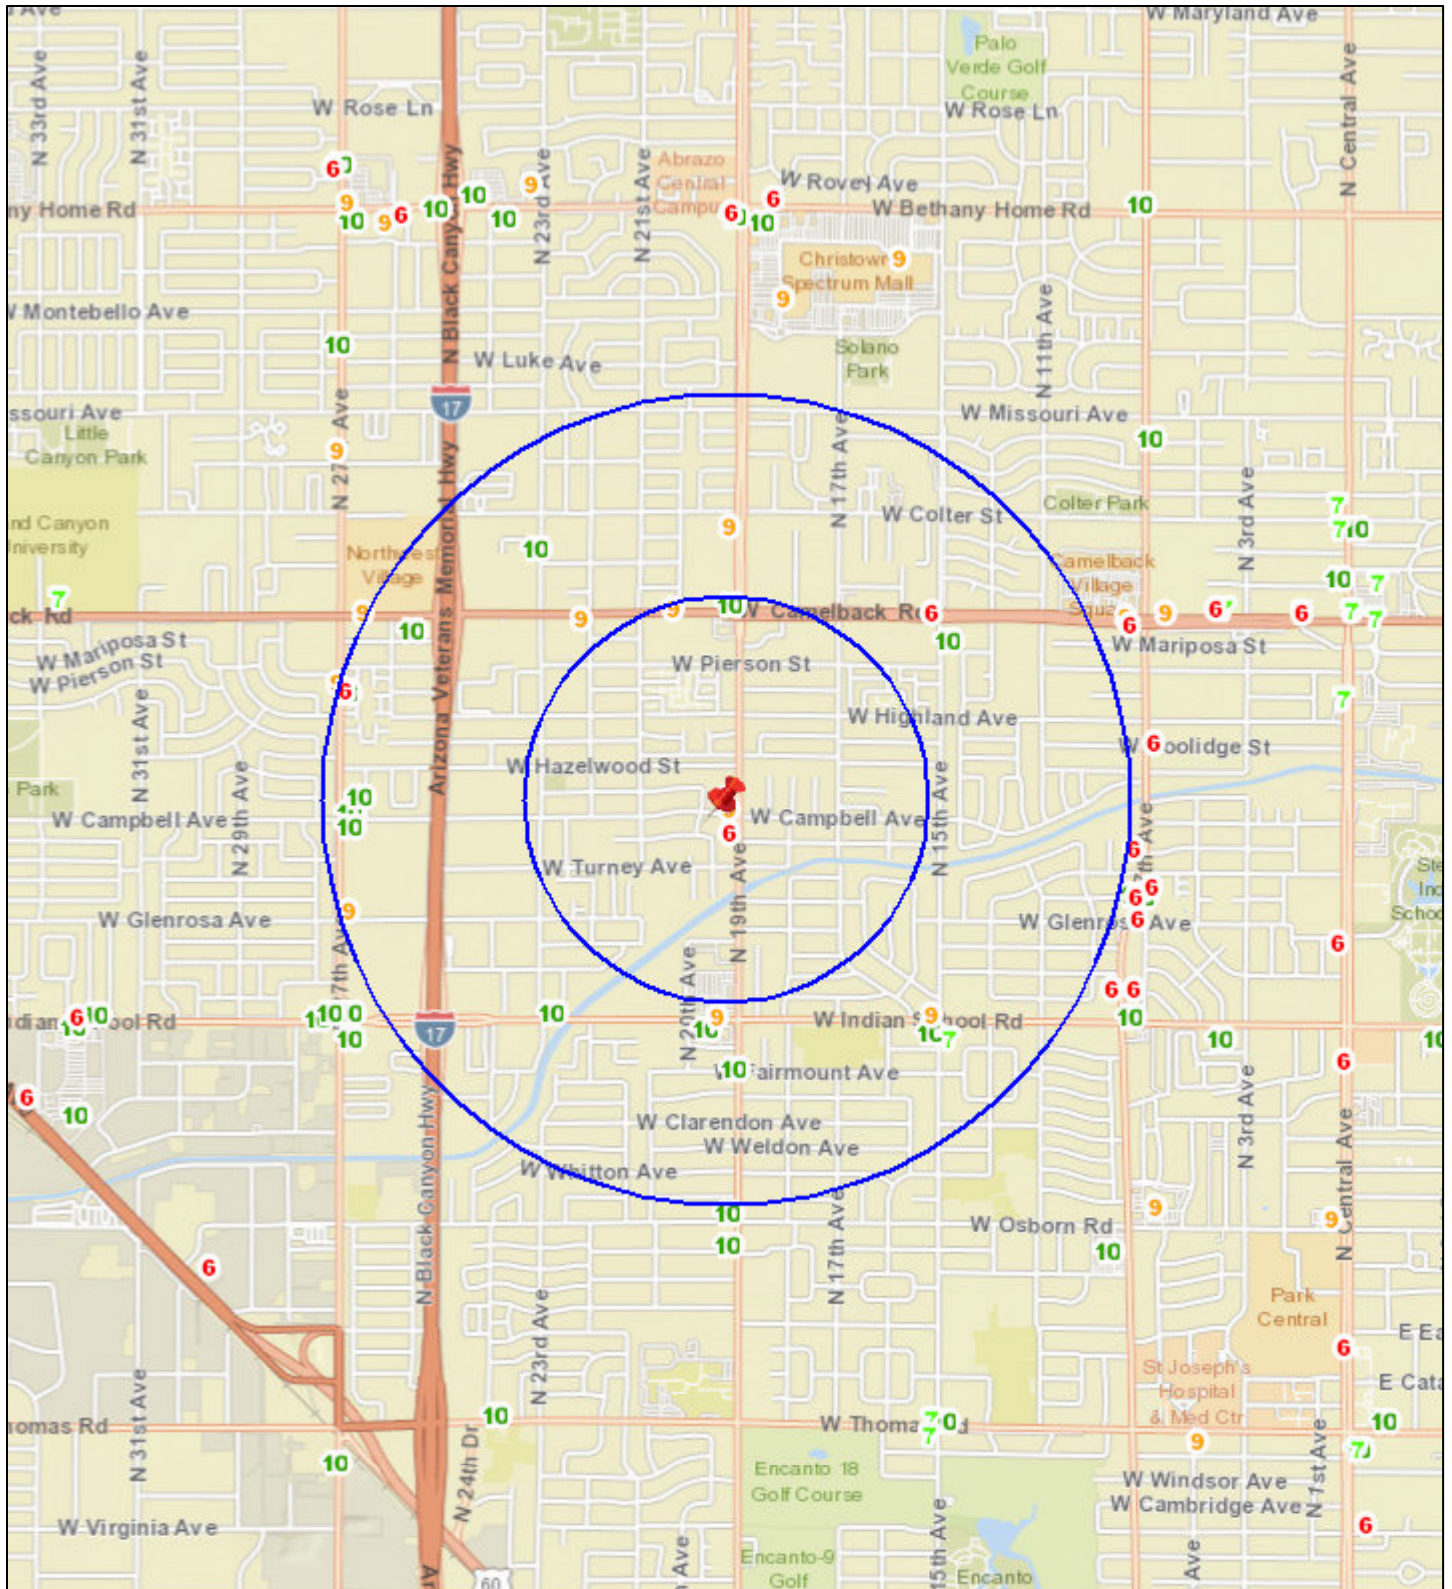

Liquor License Map: ASH LOUNGE

4516 N 19TH AVE

Date: 12/3/2020