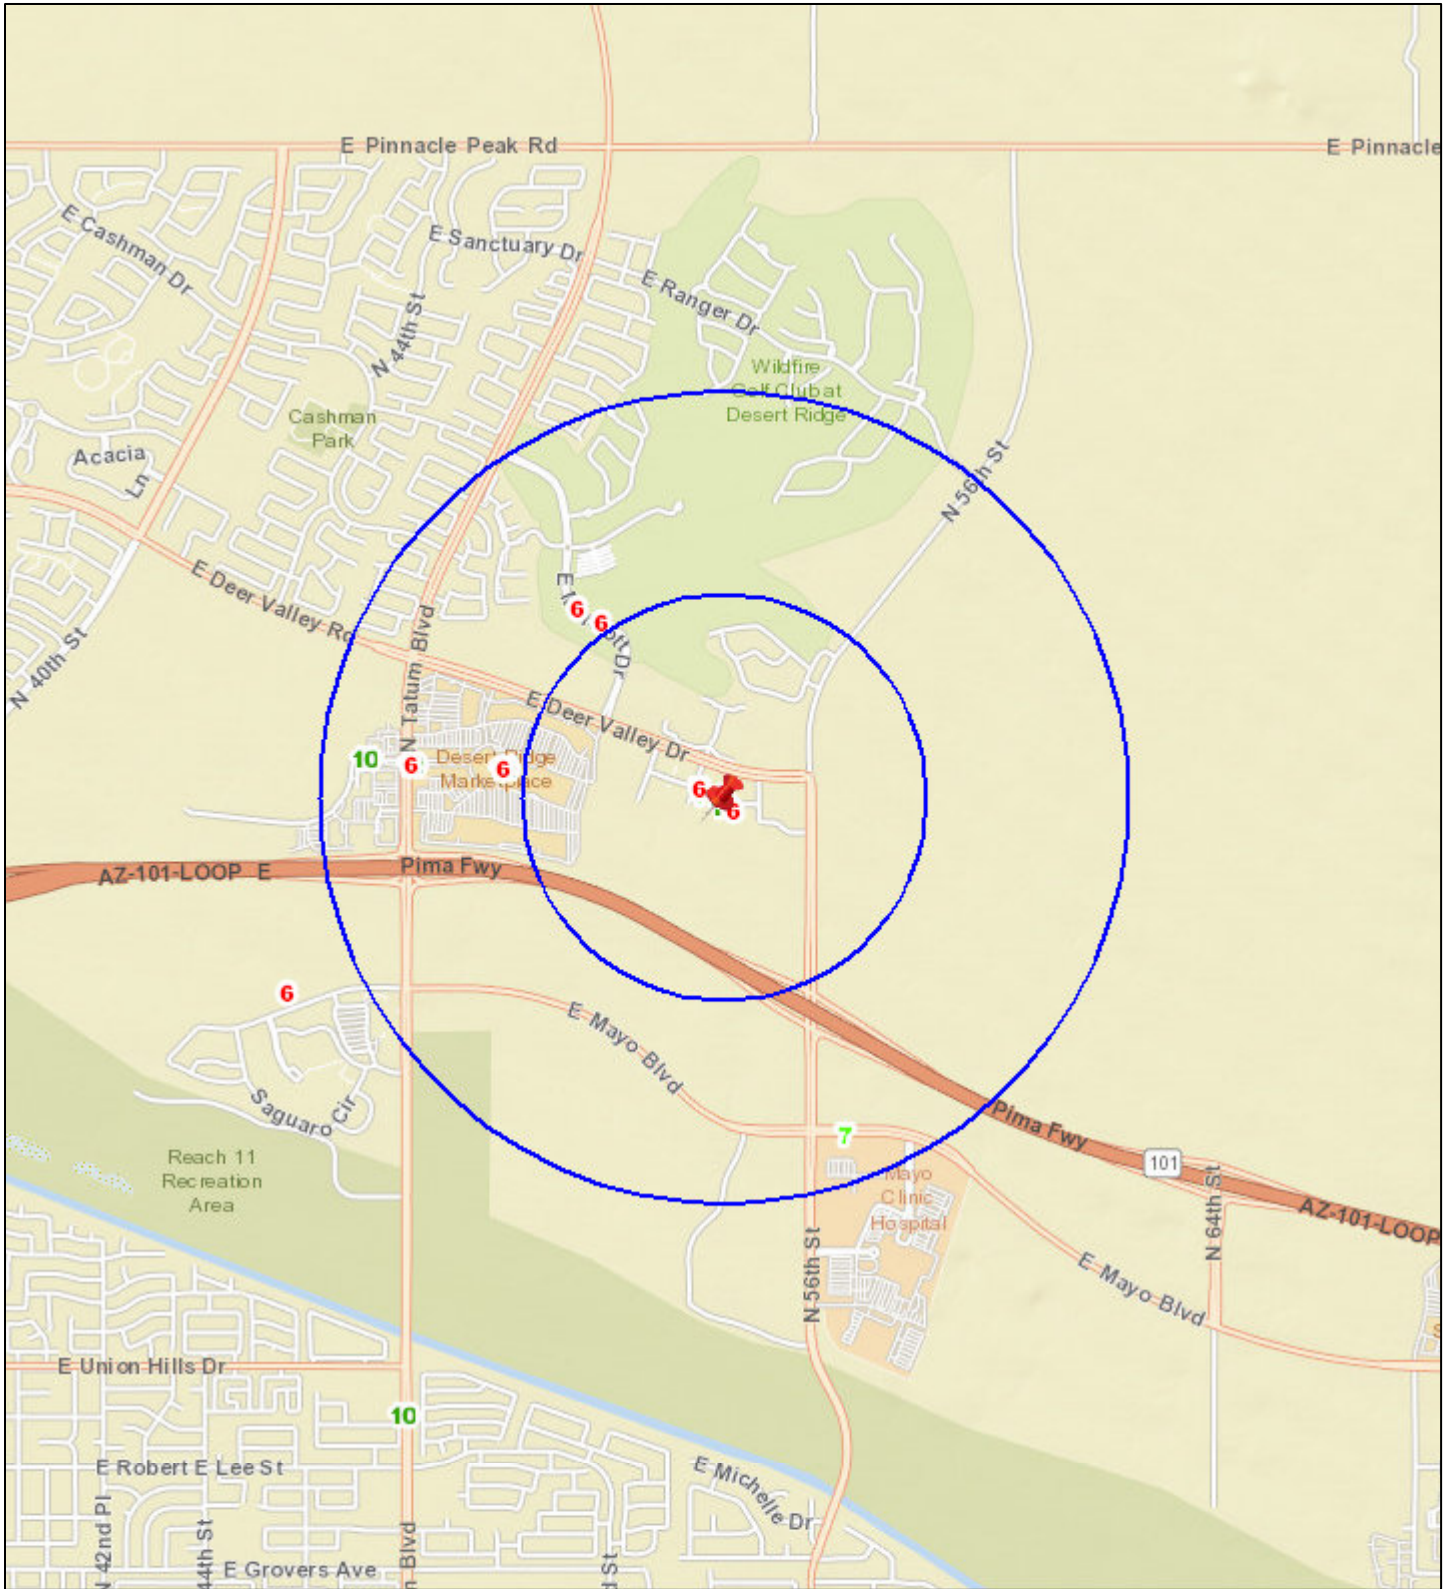

Liquor License Map: HULA'S MODERN TIKI

5450 E HIGH ST

Date: 11/25/2019