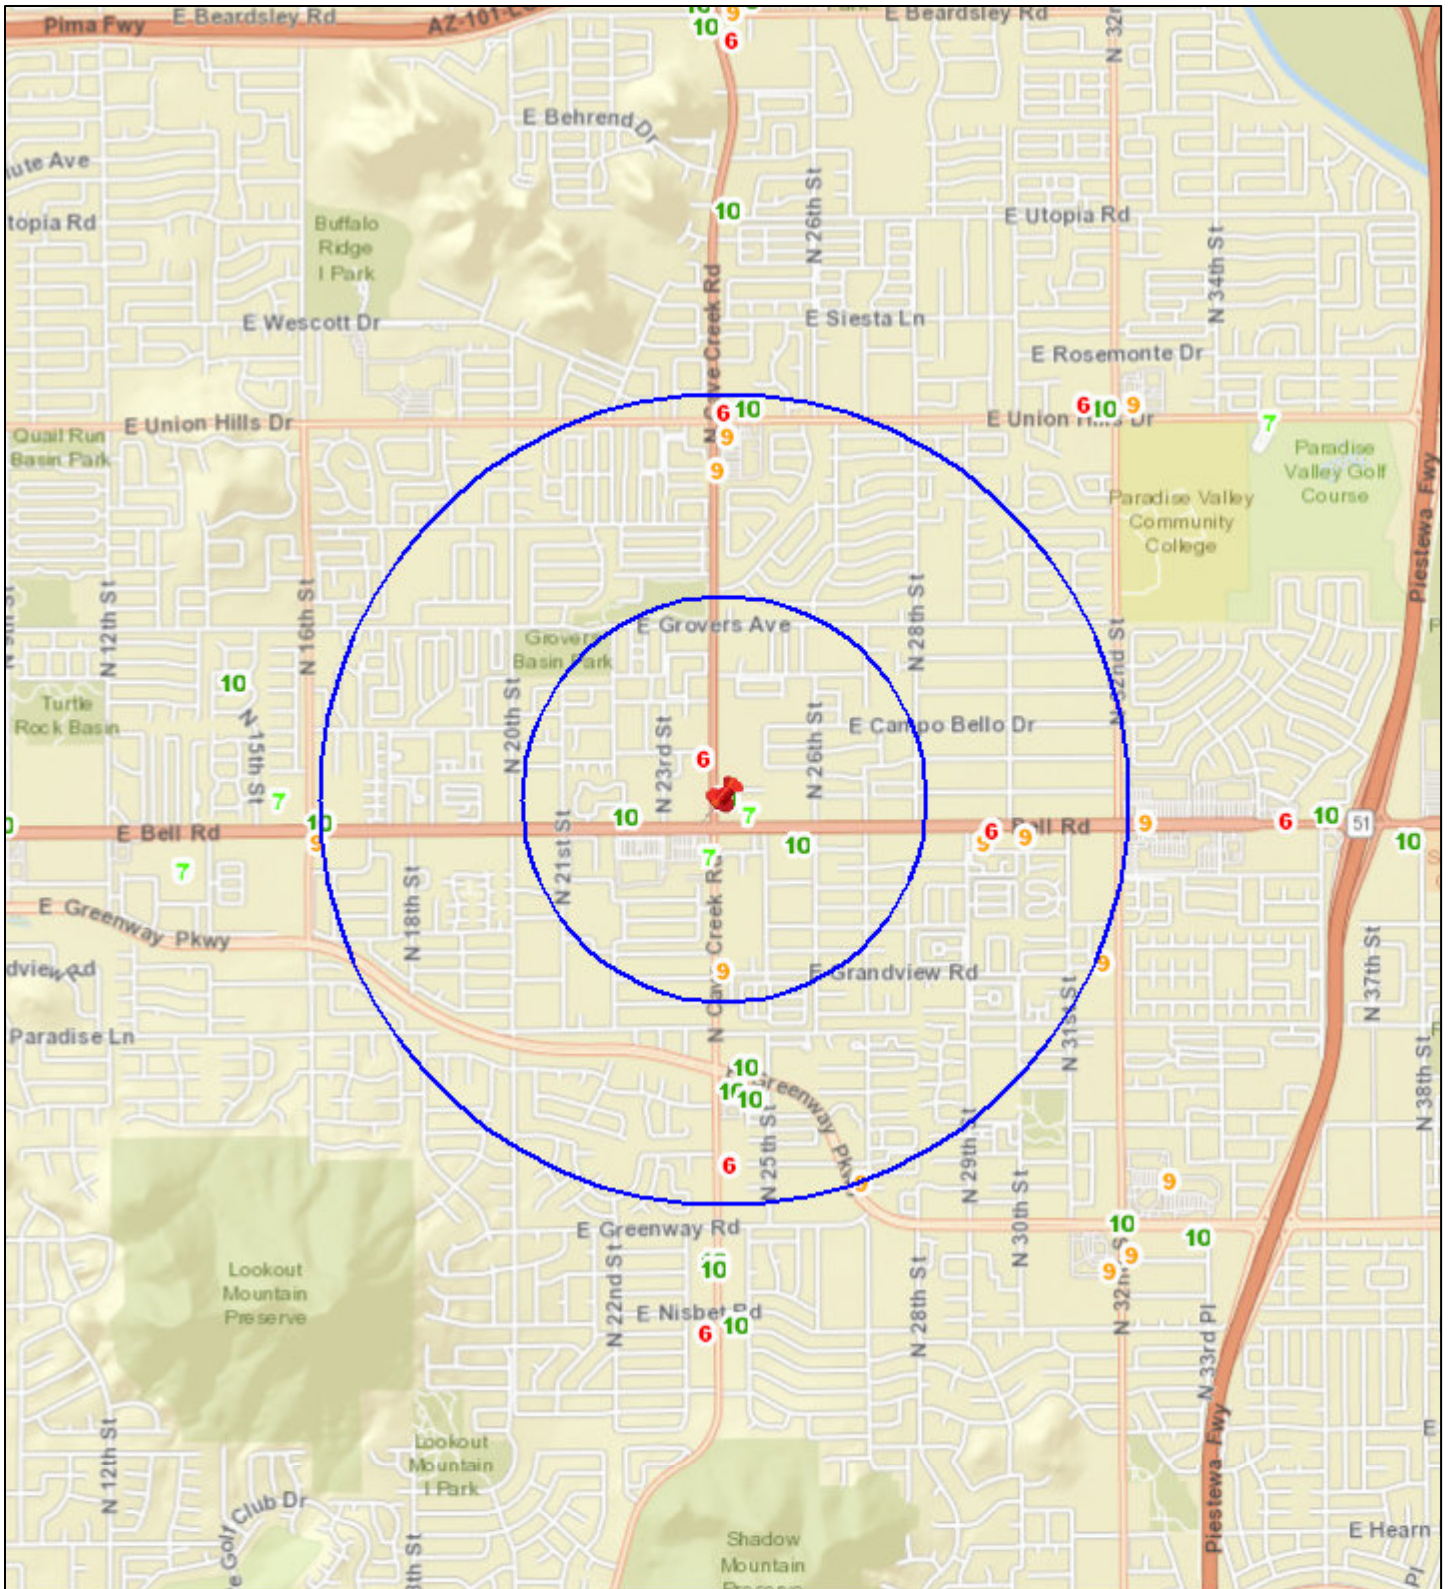

# Liquor License Map: SHELL FOOD MART

17027 N CAVE CREEK RD

Date: 9/16/2019