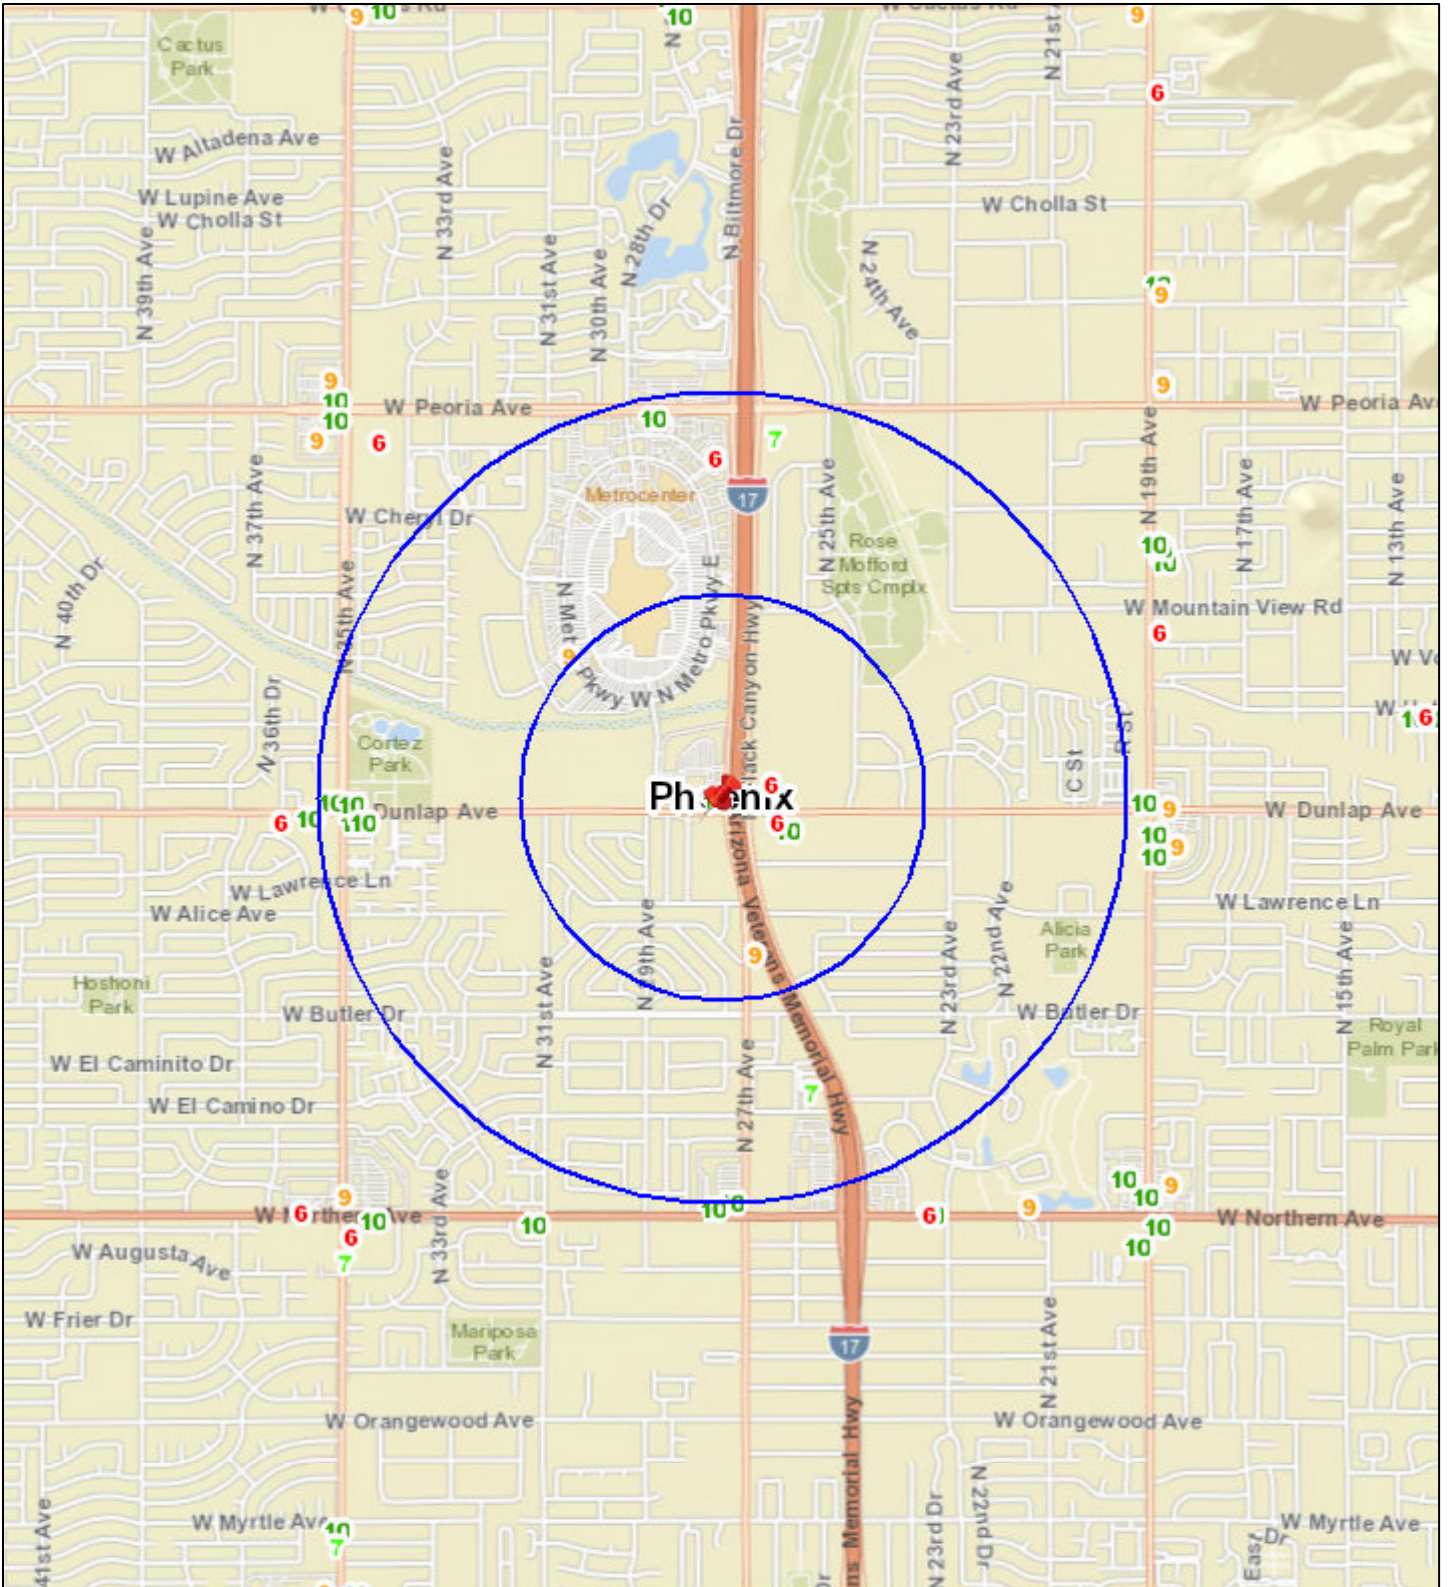

Liquor License Map: DENNY'S #8551

9030 N BLACK CANYON HWY

Date: 11/28/2017

0 0.2 0.4 0.8 1.2 1.6 mi