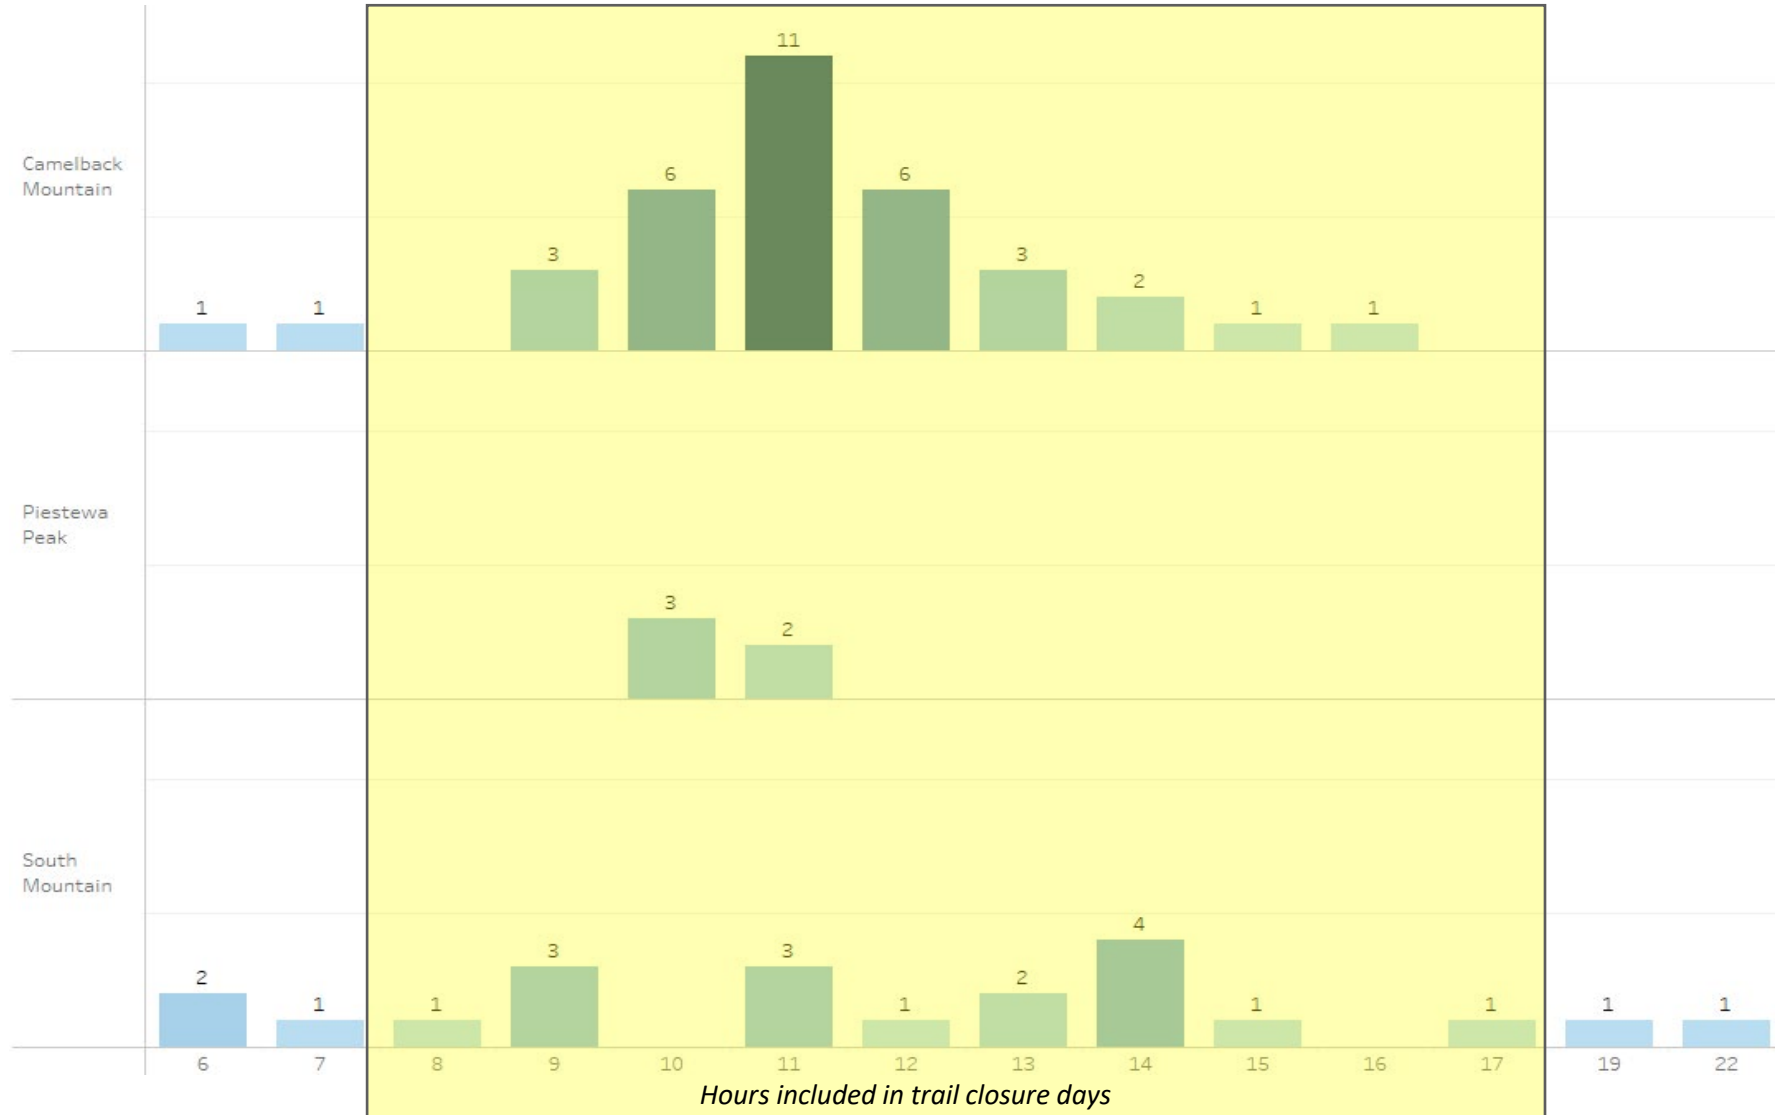

# Mountain Calls by Hour

May 1 – September 30, 2025

Source: EPCR