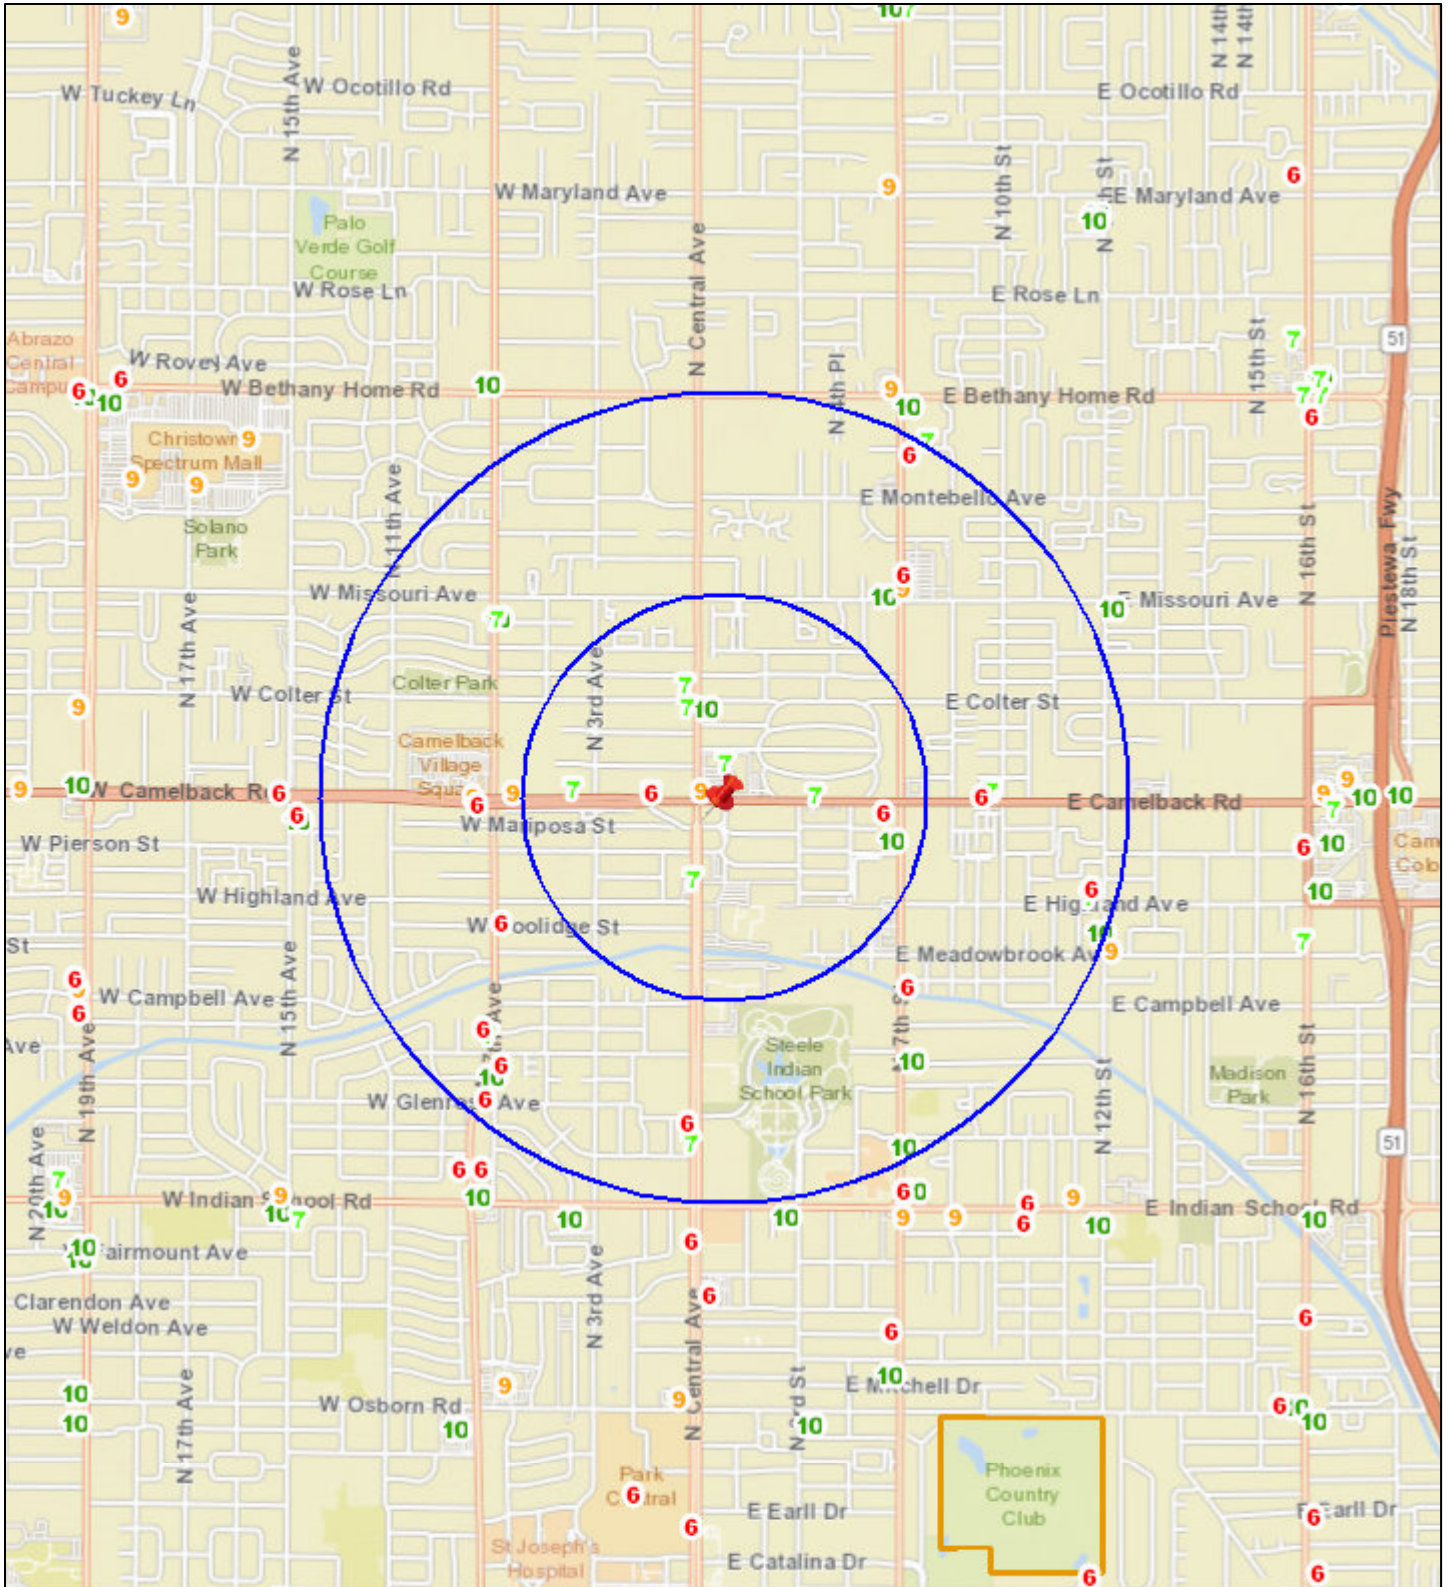

Liquor License Map: CHULA SEAFOOD

100 E CAMELBACK RD

Date: 8/9/2018