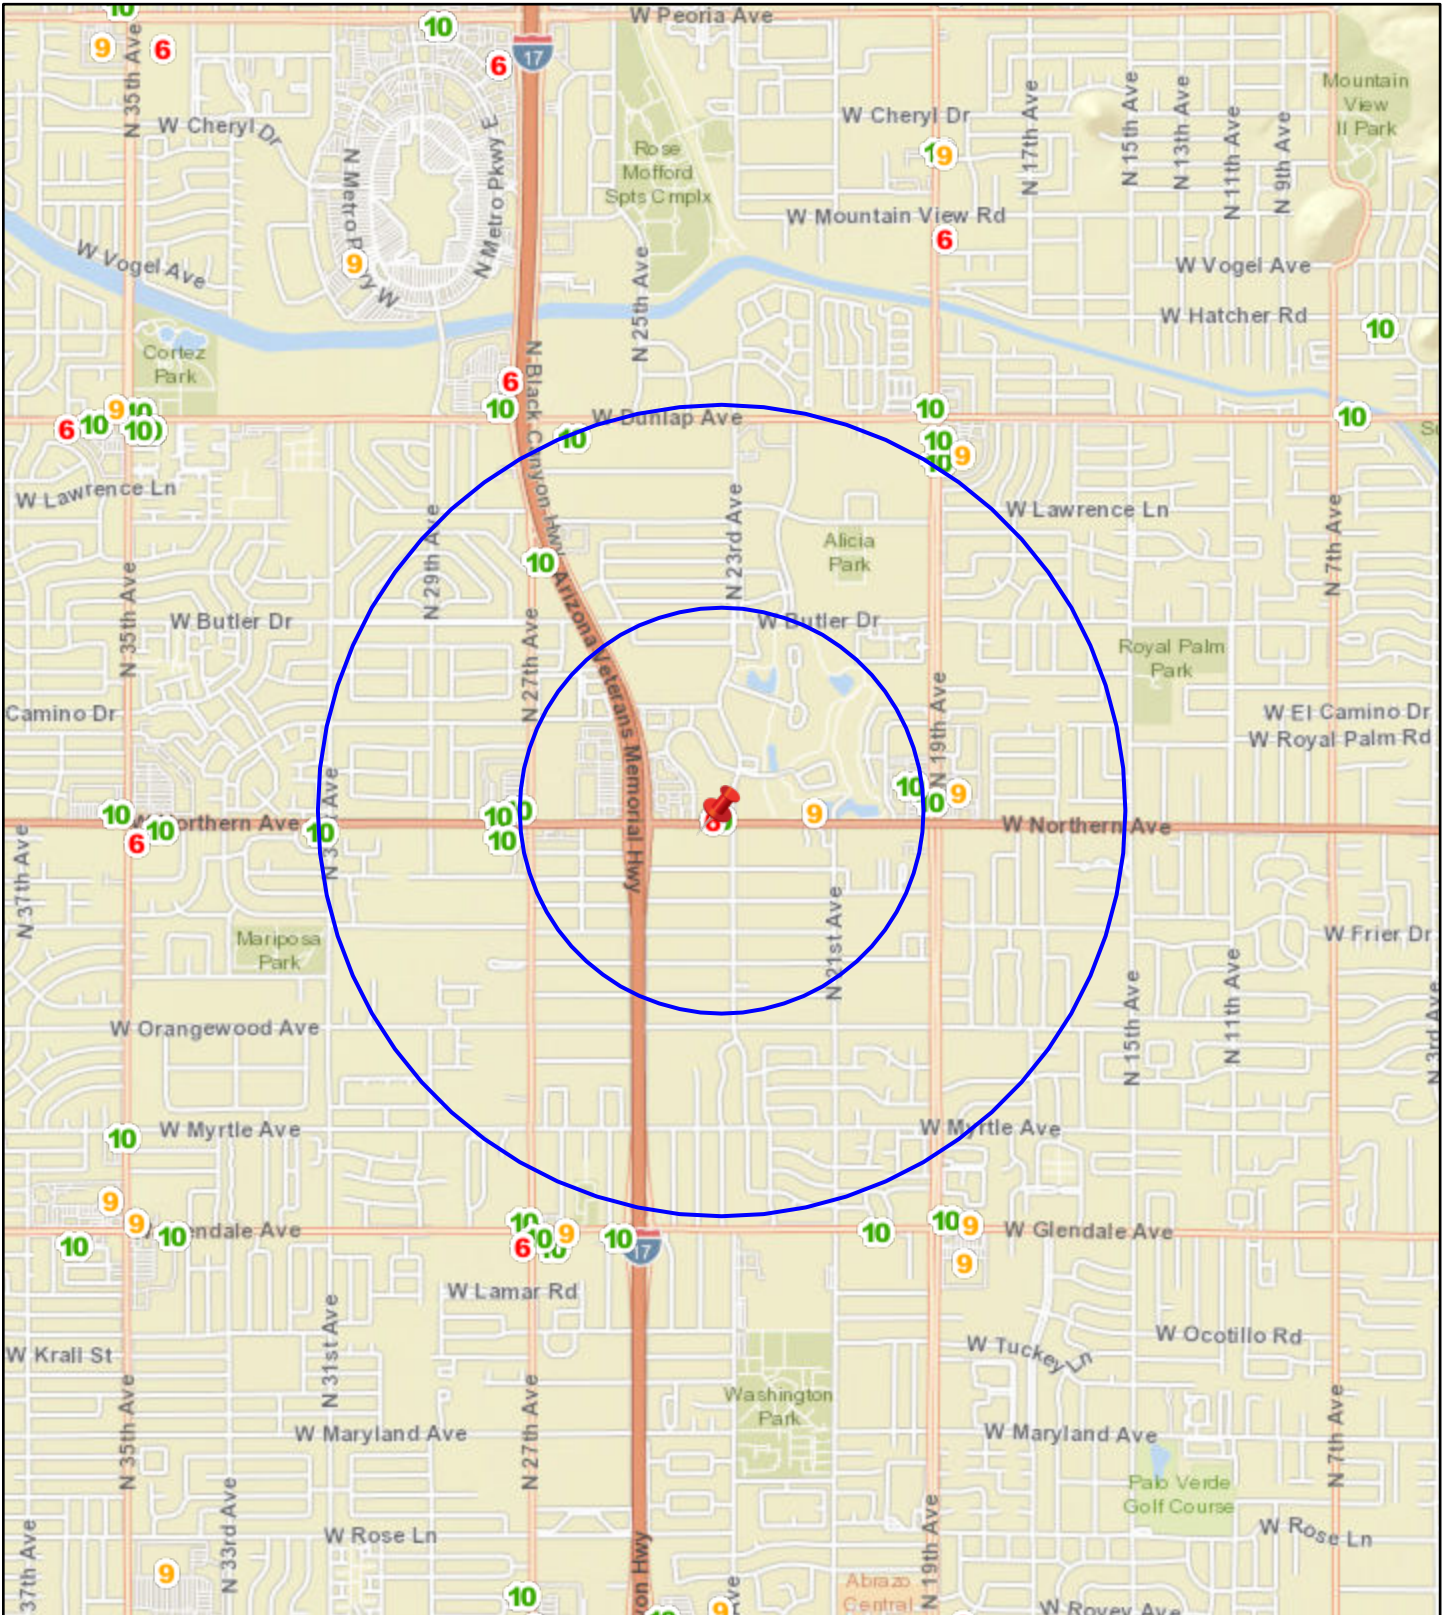

Liquor License Map: TERRIBLE HERBST

2302 W NORTHERN AVE

Date: 5/13/2026