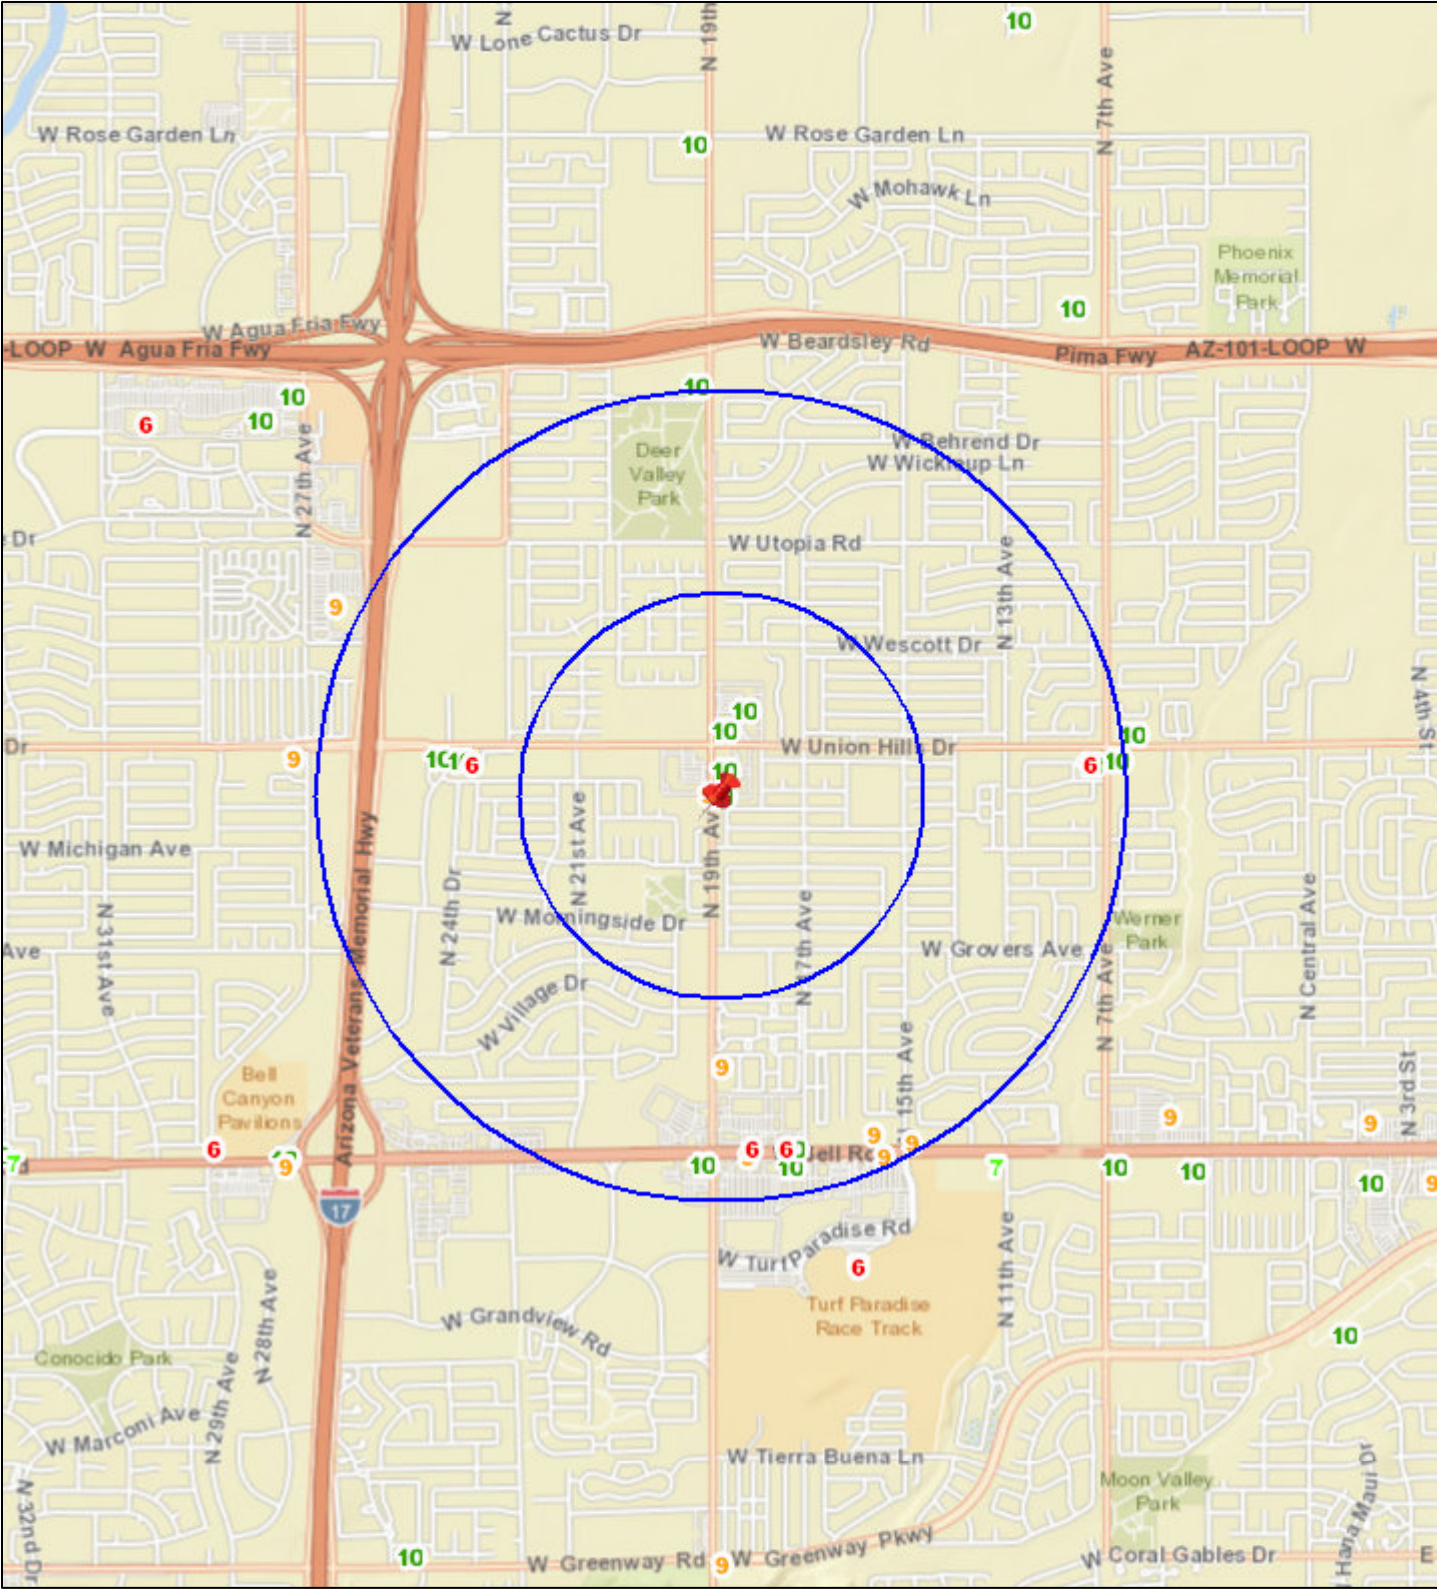

Liquor License Map: SMOKE ZONE BEER & WINE

18403 N 19TH AVE

Date: 11/7/2018