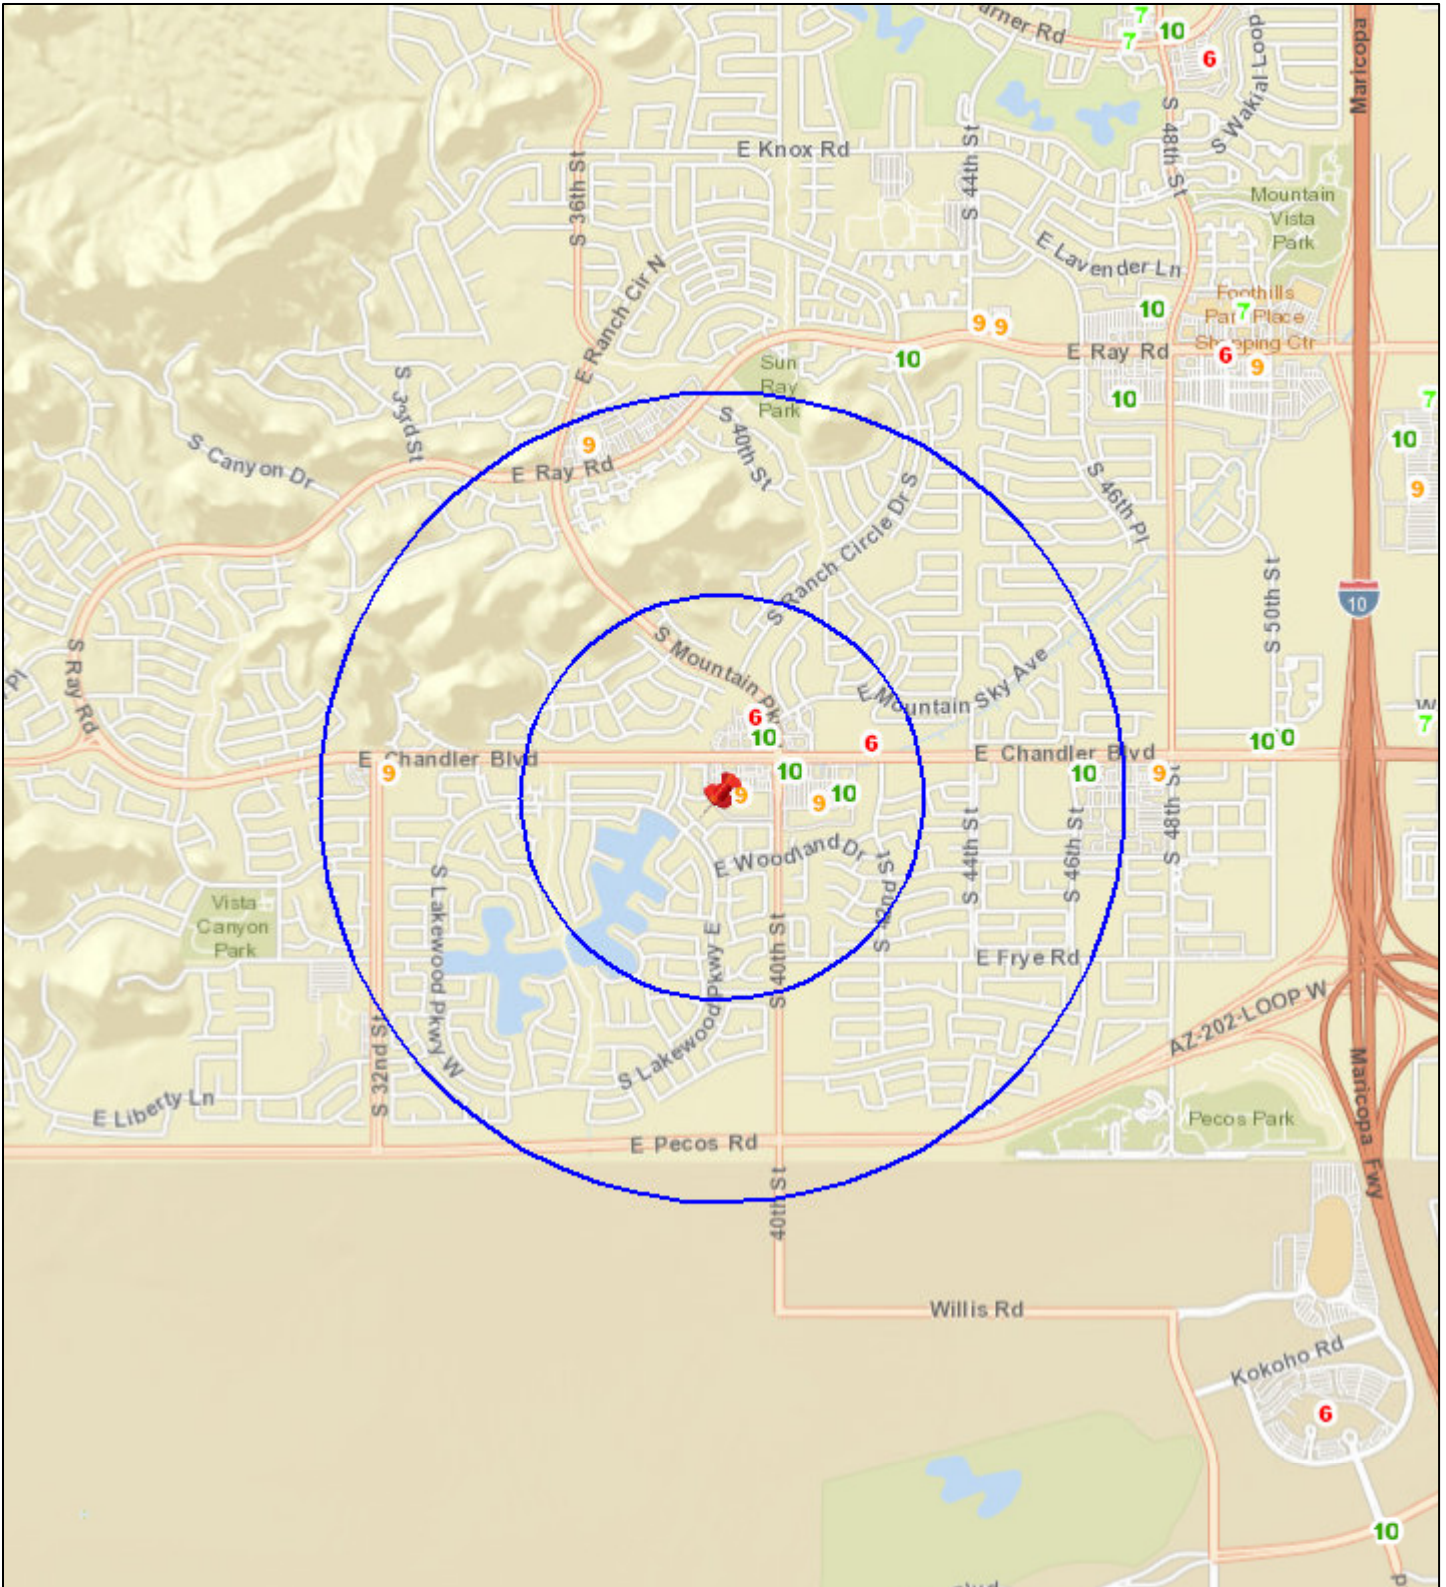

Liquor License Map: GINBAN SUSHI

3941 E CHANDLER BLVD

Date: 11/20/2019