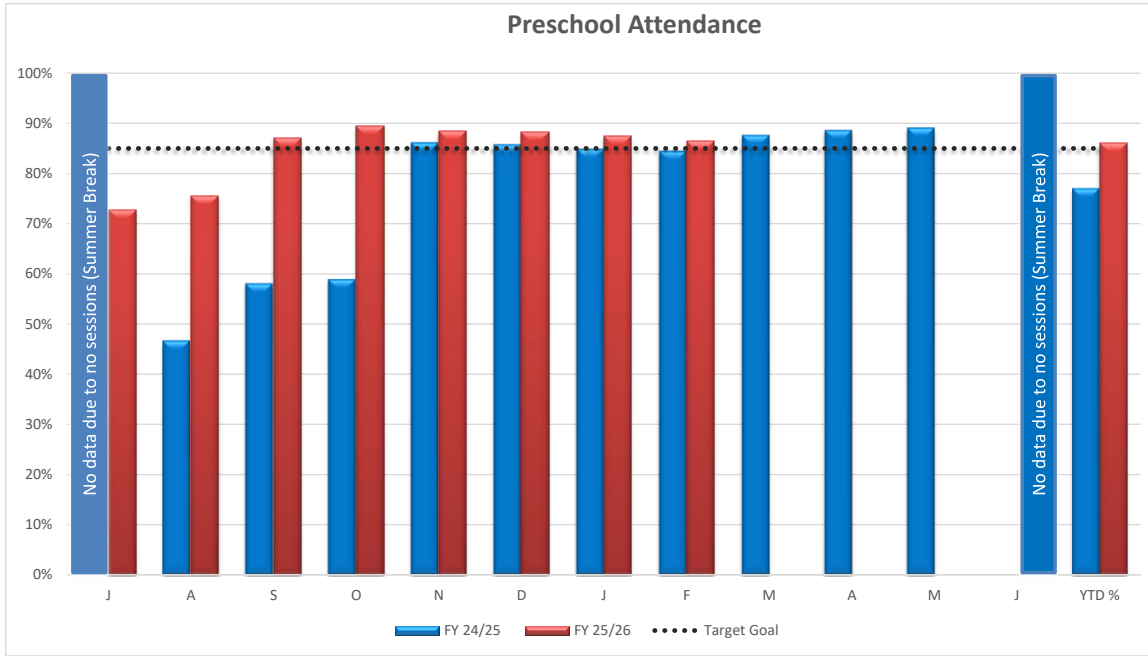

ATTACHMENT B

Percentage of Preschool Attendance		
Target: 85%	YTD Percent:	86%

Goal:

Increase attendance of Head Start Birth to Five children.

Target:

85% of children will attend each day.

Significance:

Attendance is a key factor in being able to get children ready to attend kindergarten.

Percentage of Early Head Start Center-Based Attendance		
Target: 85%	YTD Percent:	76%