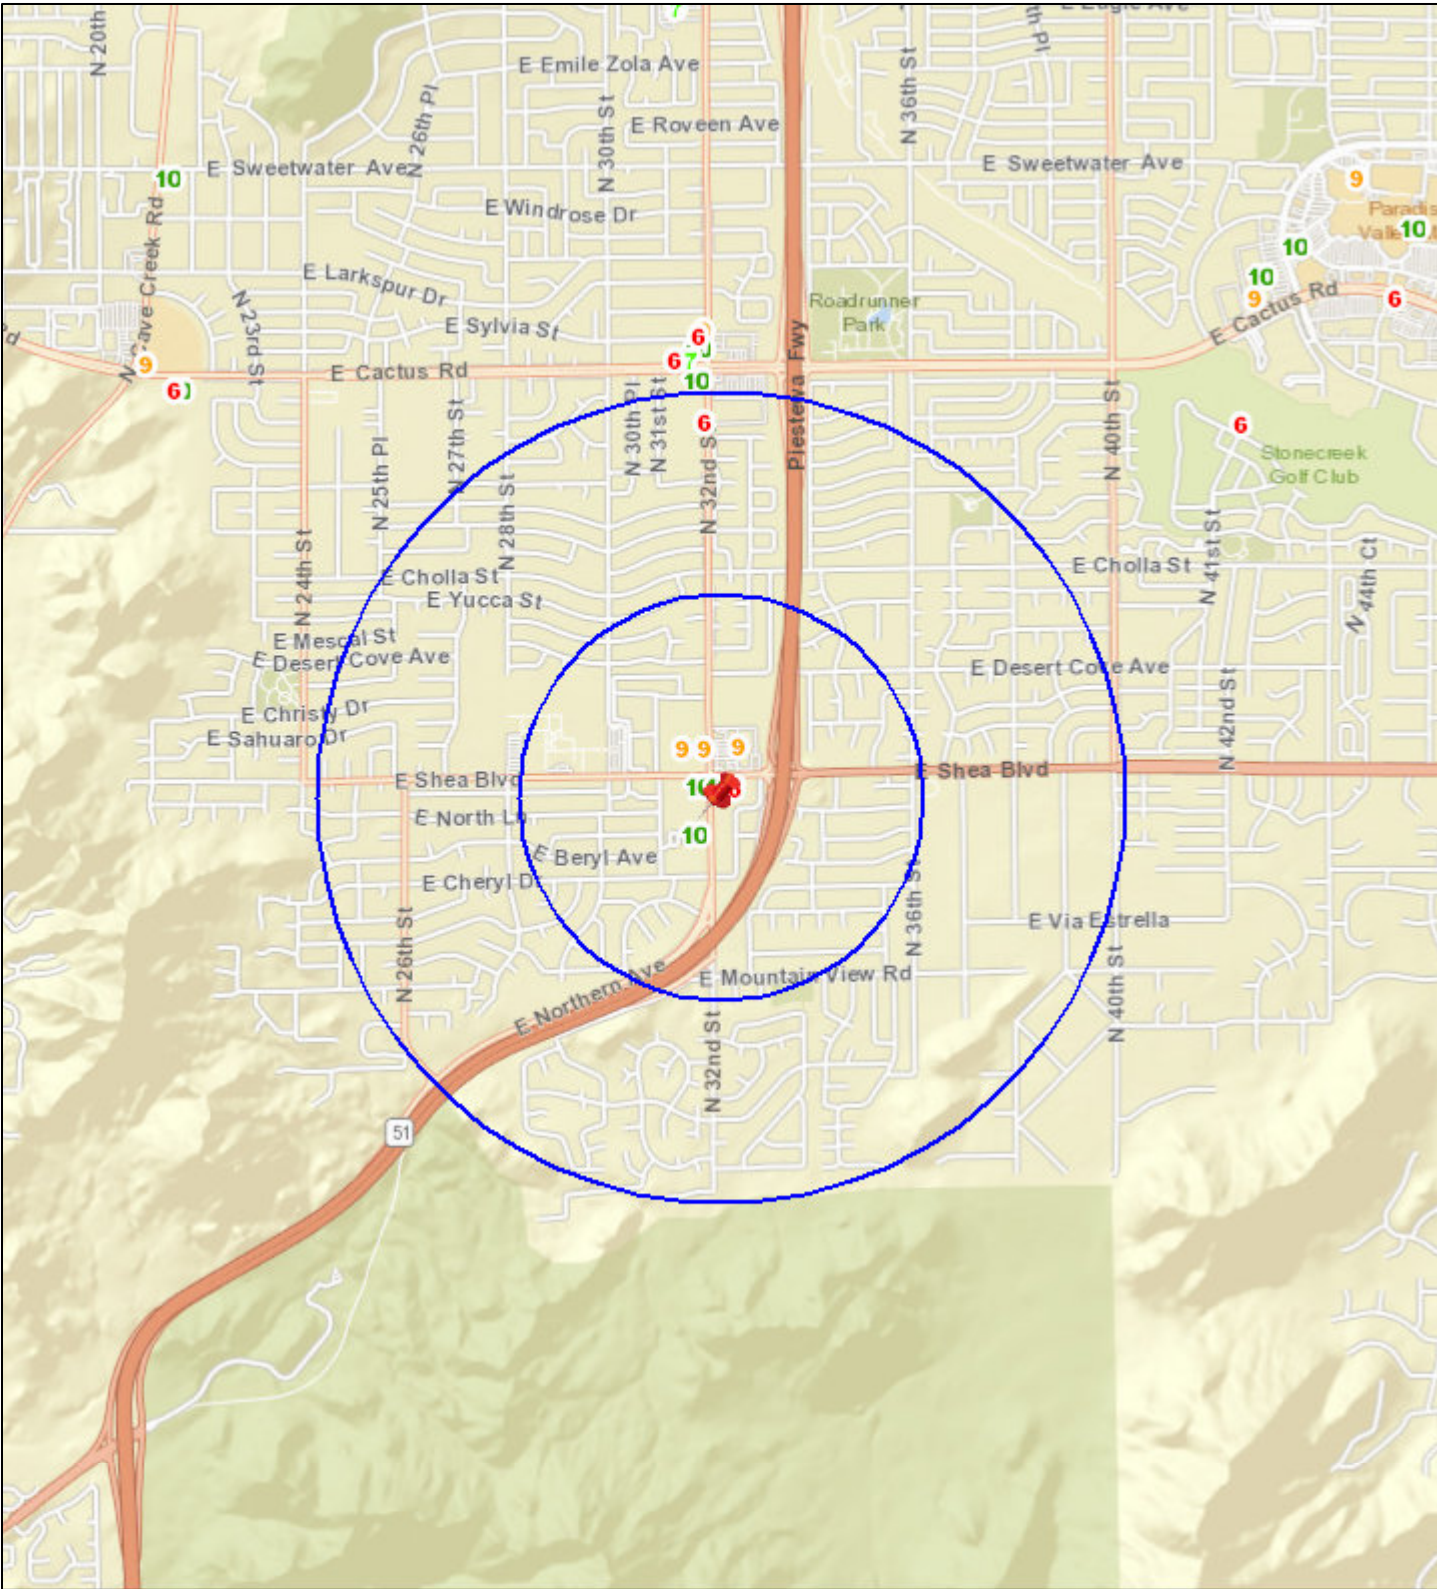

Liquor License Map: PRESS COFFEE ROASTERS

10443 N 32ND ST

Date: 4/9/2019