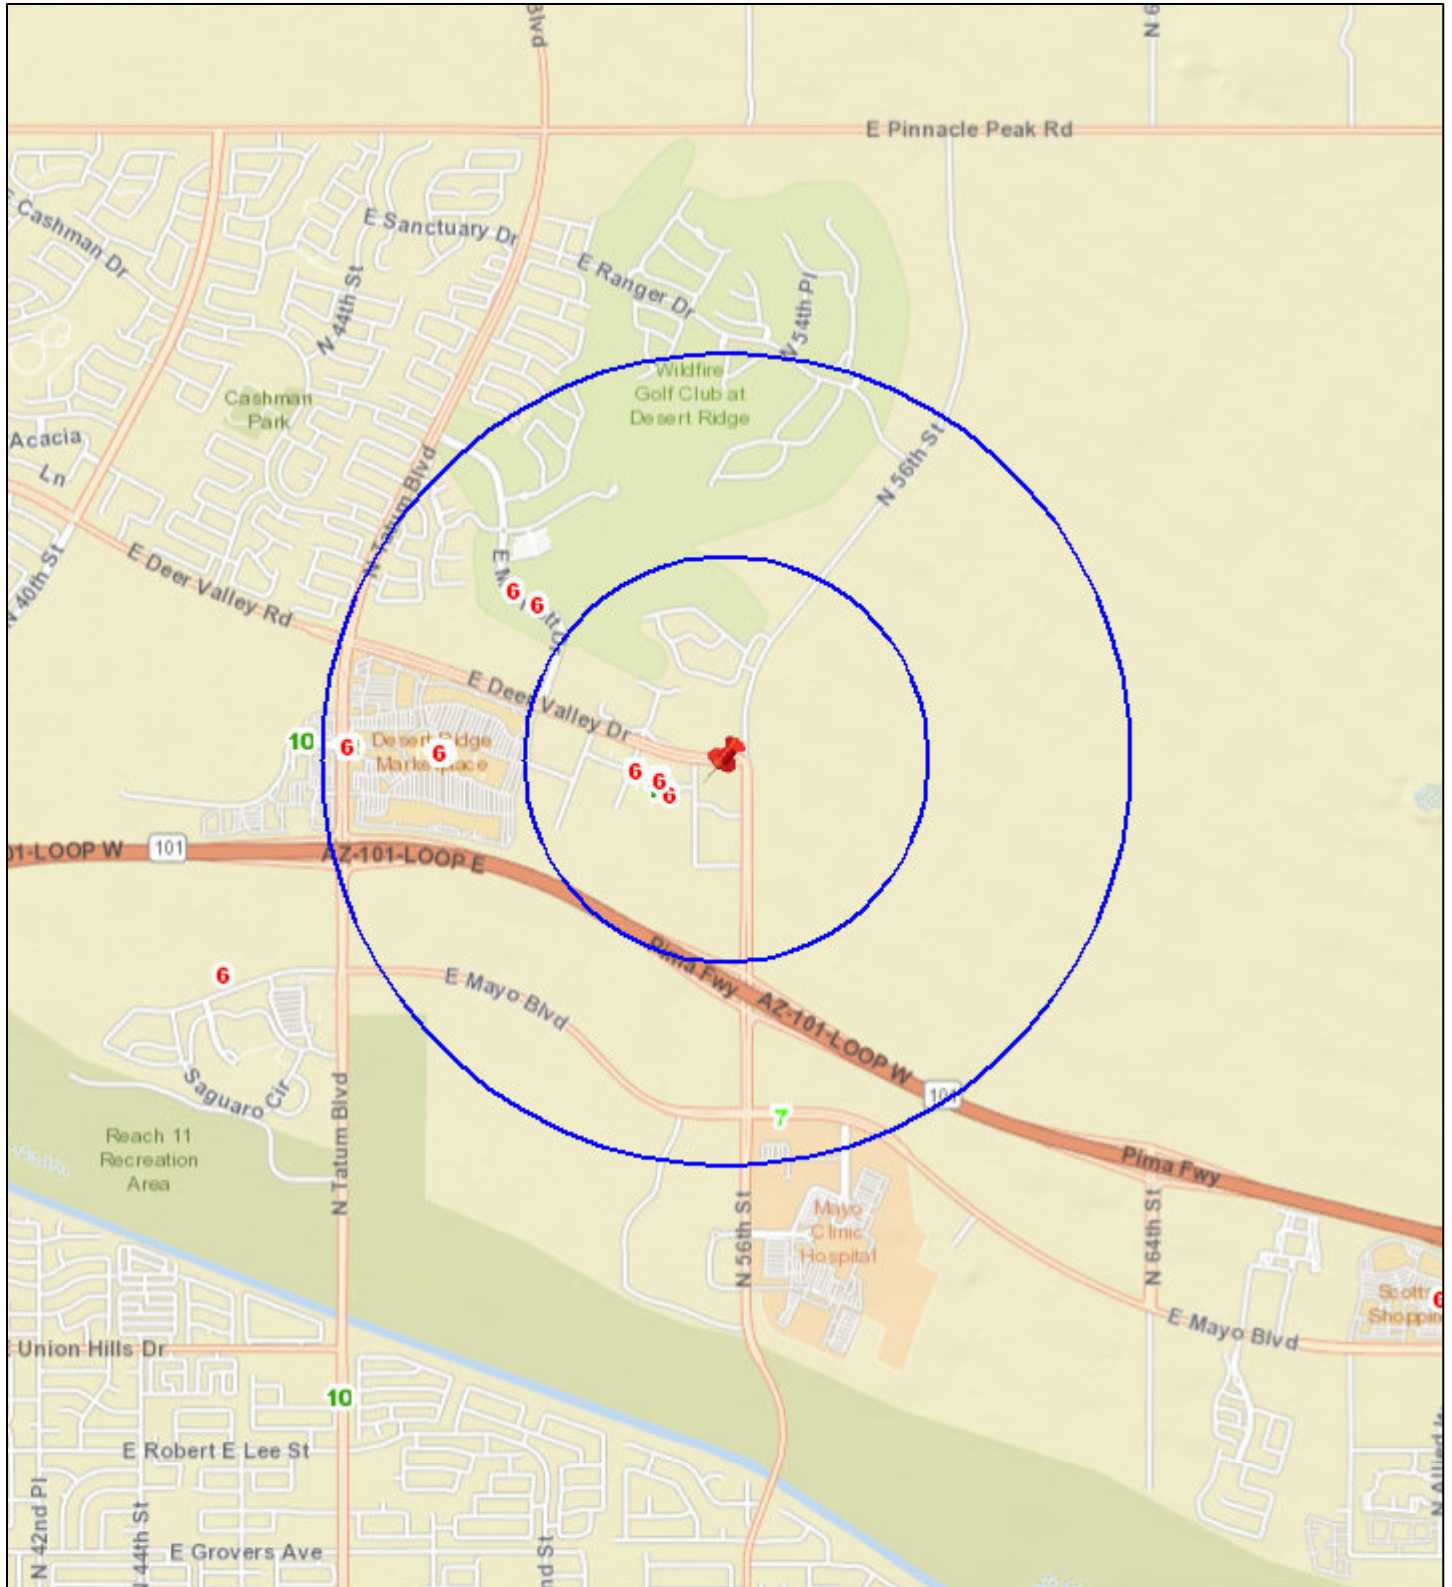

Liquor License Map: THE MANOR VILLAGE AT DESERT RIDGE

5560 E DEER VALLEY DR

Date: 4/29/2022