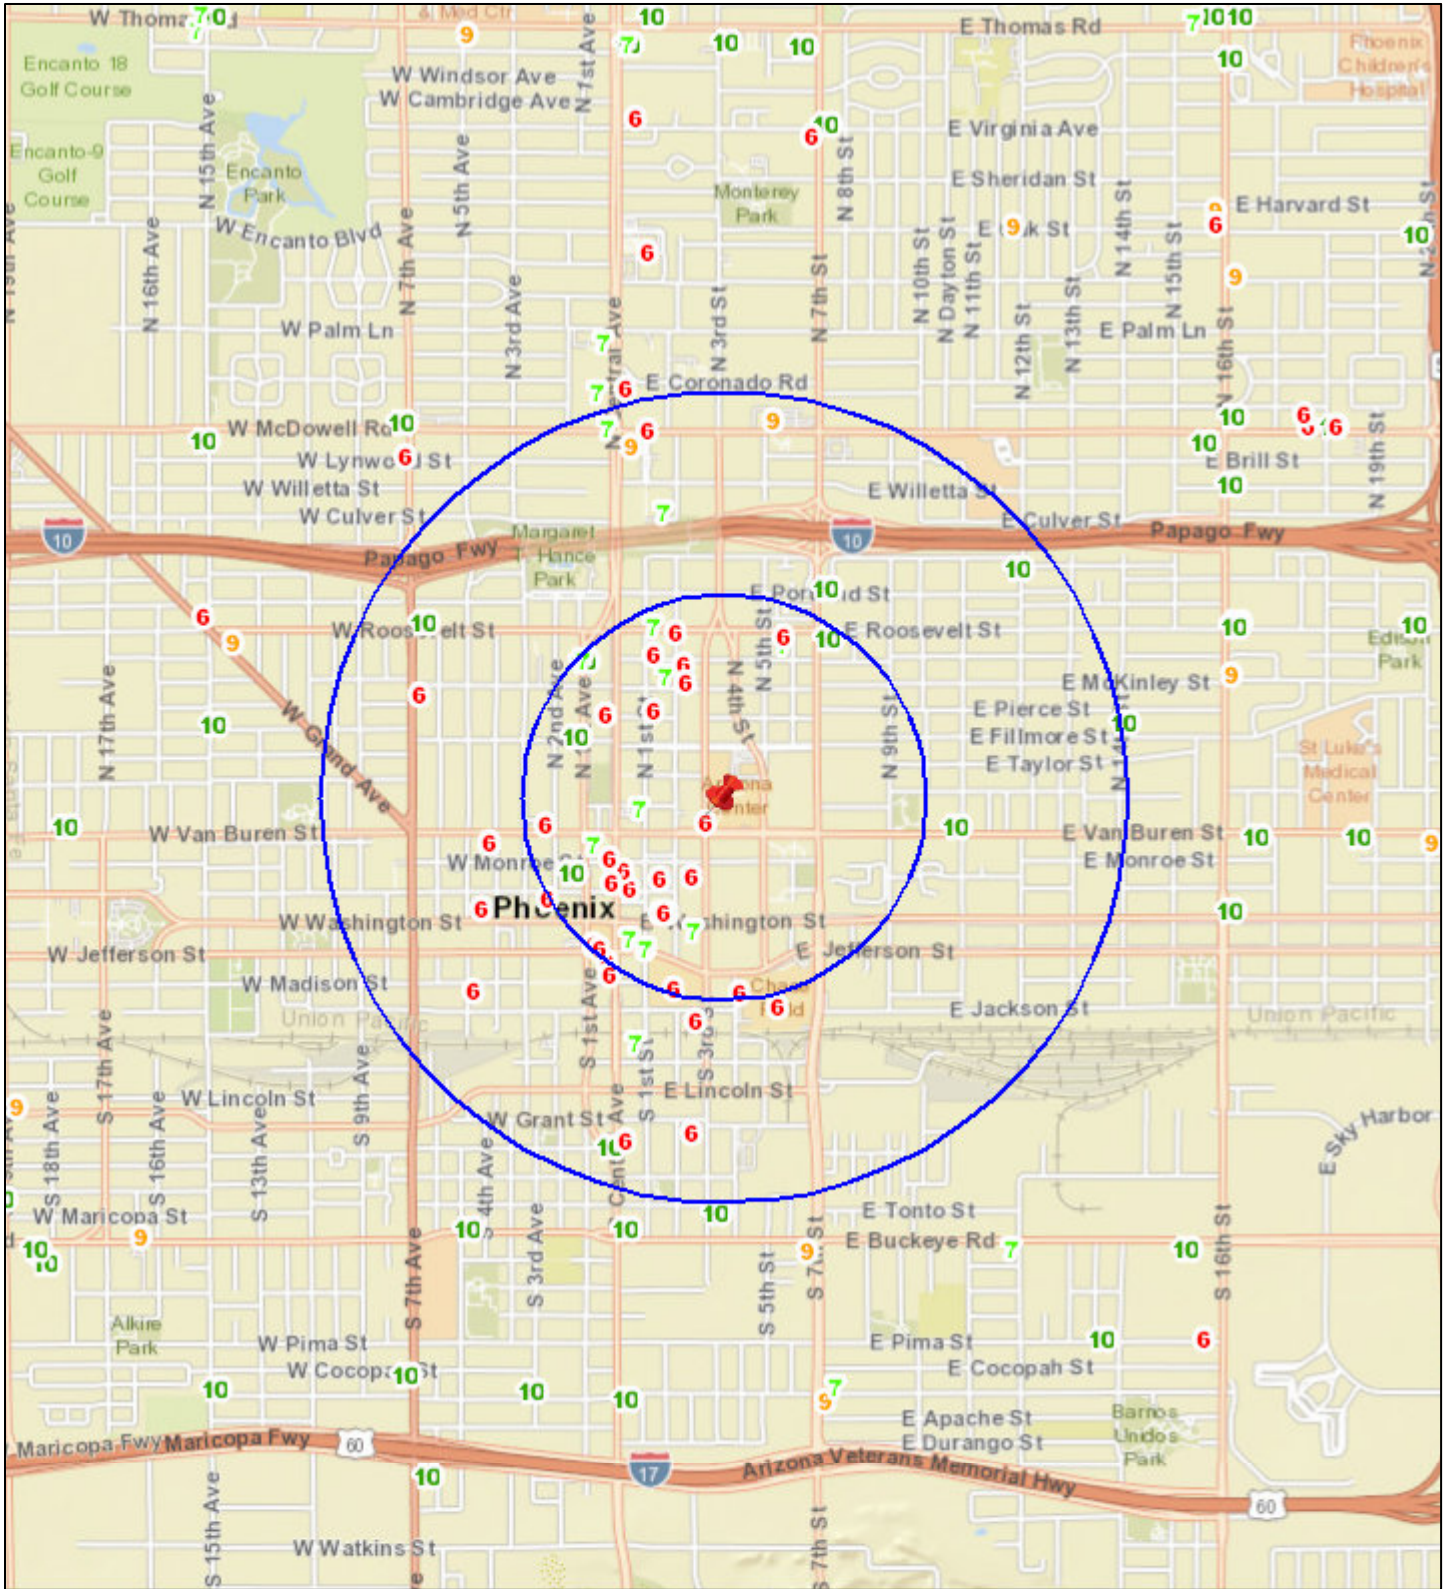

Liquor License Map: OMOIDE SUSHI & NOODLE

455 N 3RD ST

Date: 3/10/2020