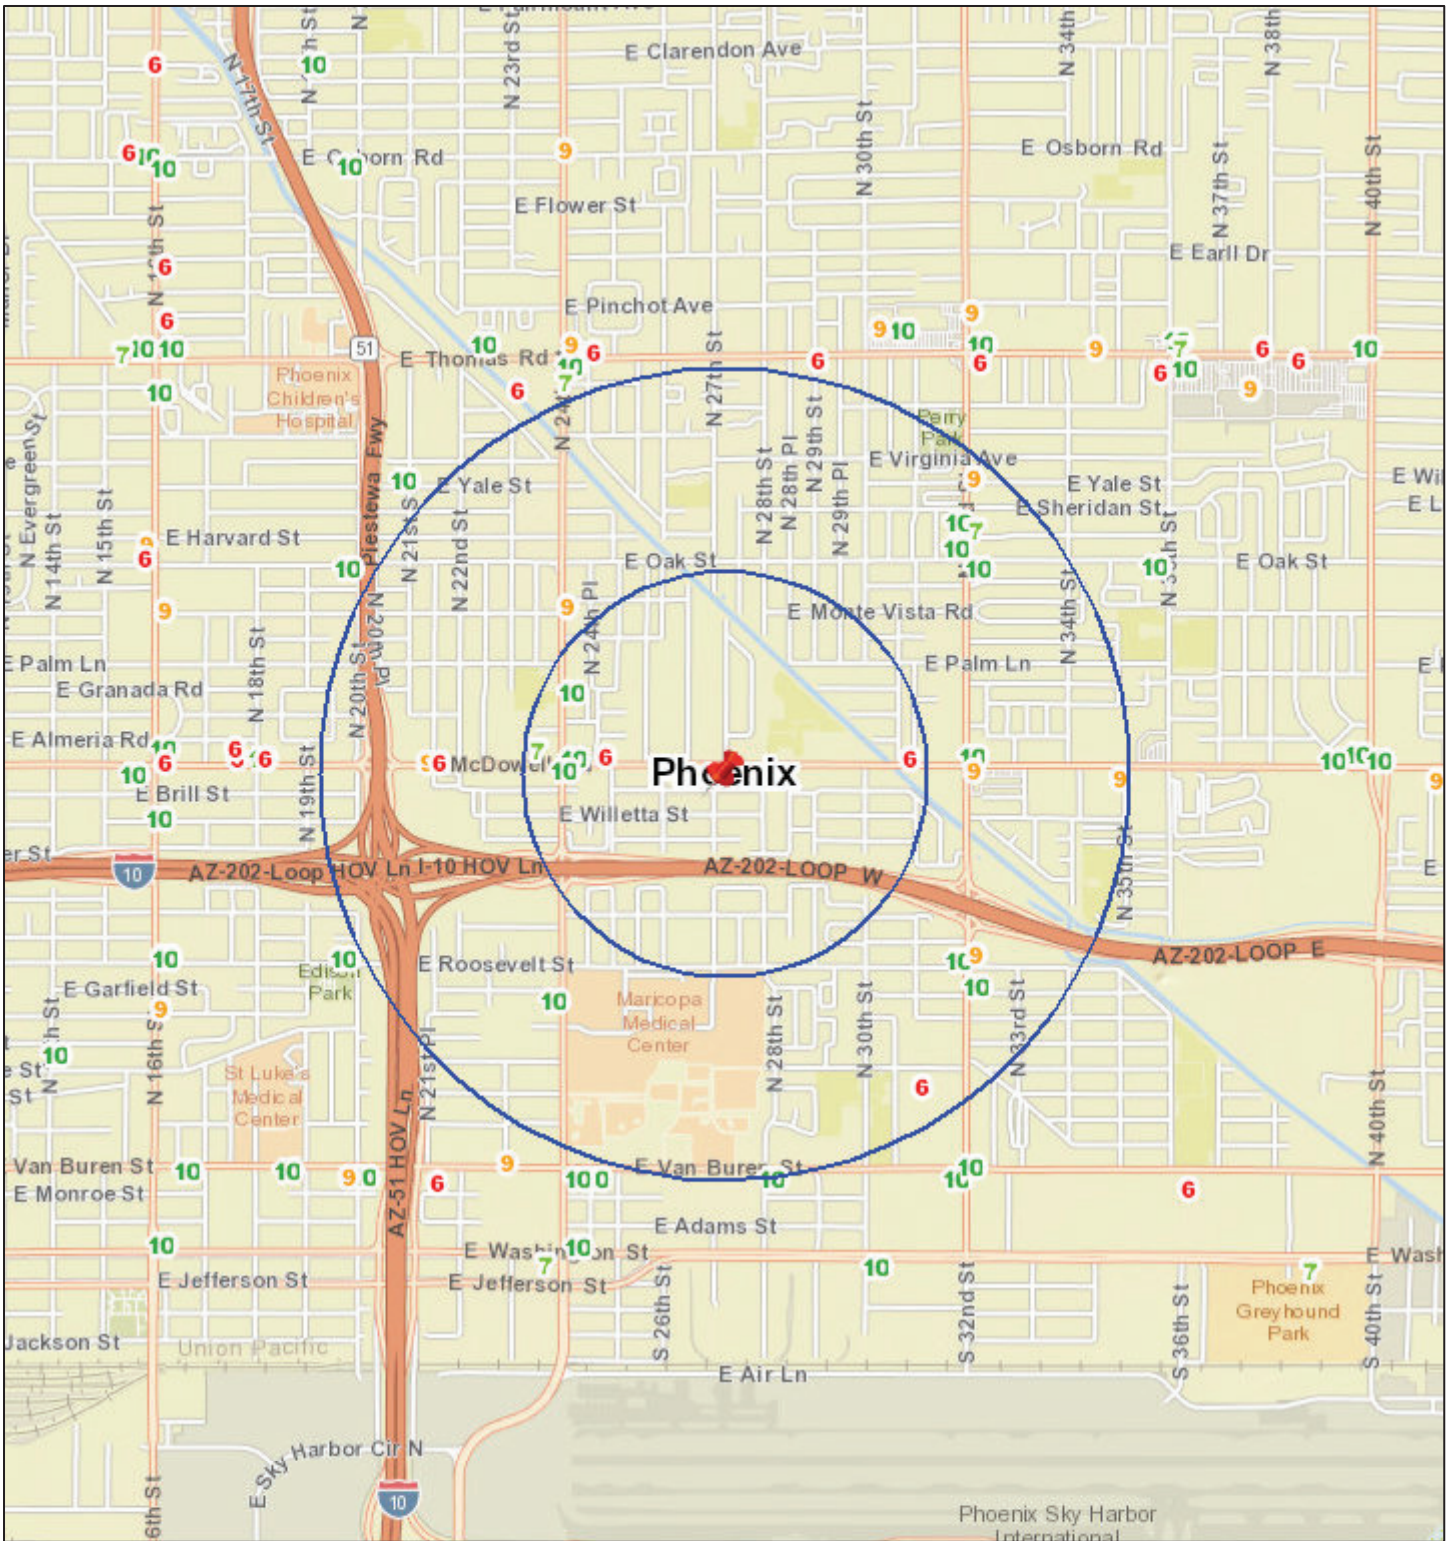

# Liquor License Map: Dalia's Mexican Food

June 15, 2017

1:36,112

mapservices@phoenix.gov  
Sources: Esri, HERE, DeLorme, USGS, Intermap, INCREMENT P, NRCan, Esri Japan, METI, Esri China (Hong Kong), Esri Korea, Esri (Thailand), MapmyIndia, NGCC, © OpenStreetMap contributors, and the GIS User Community