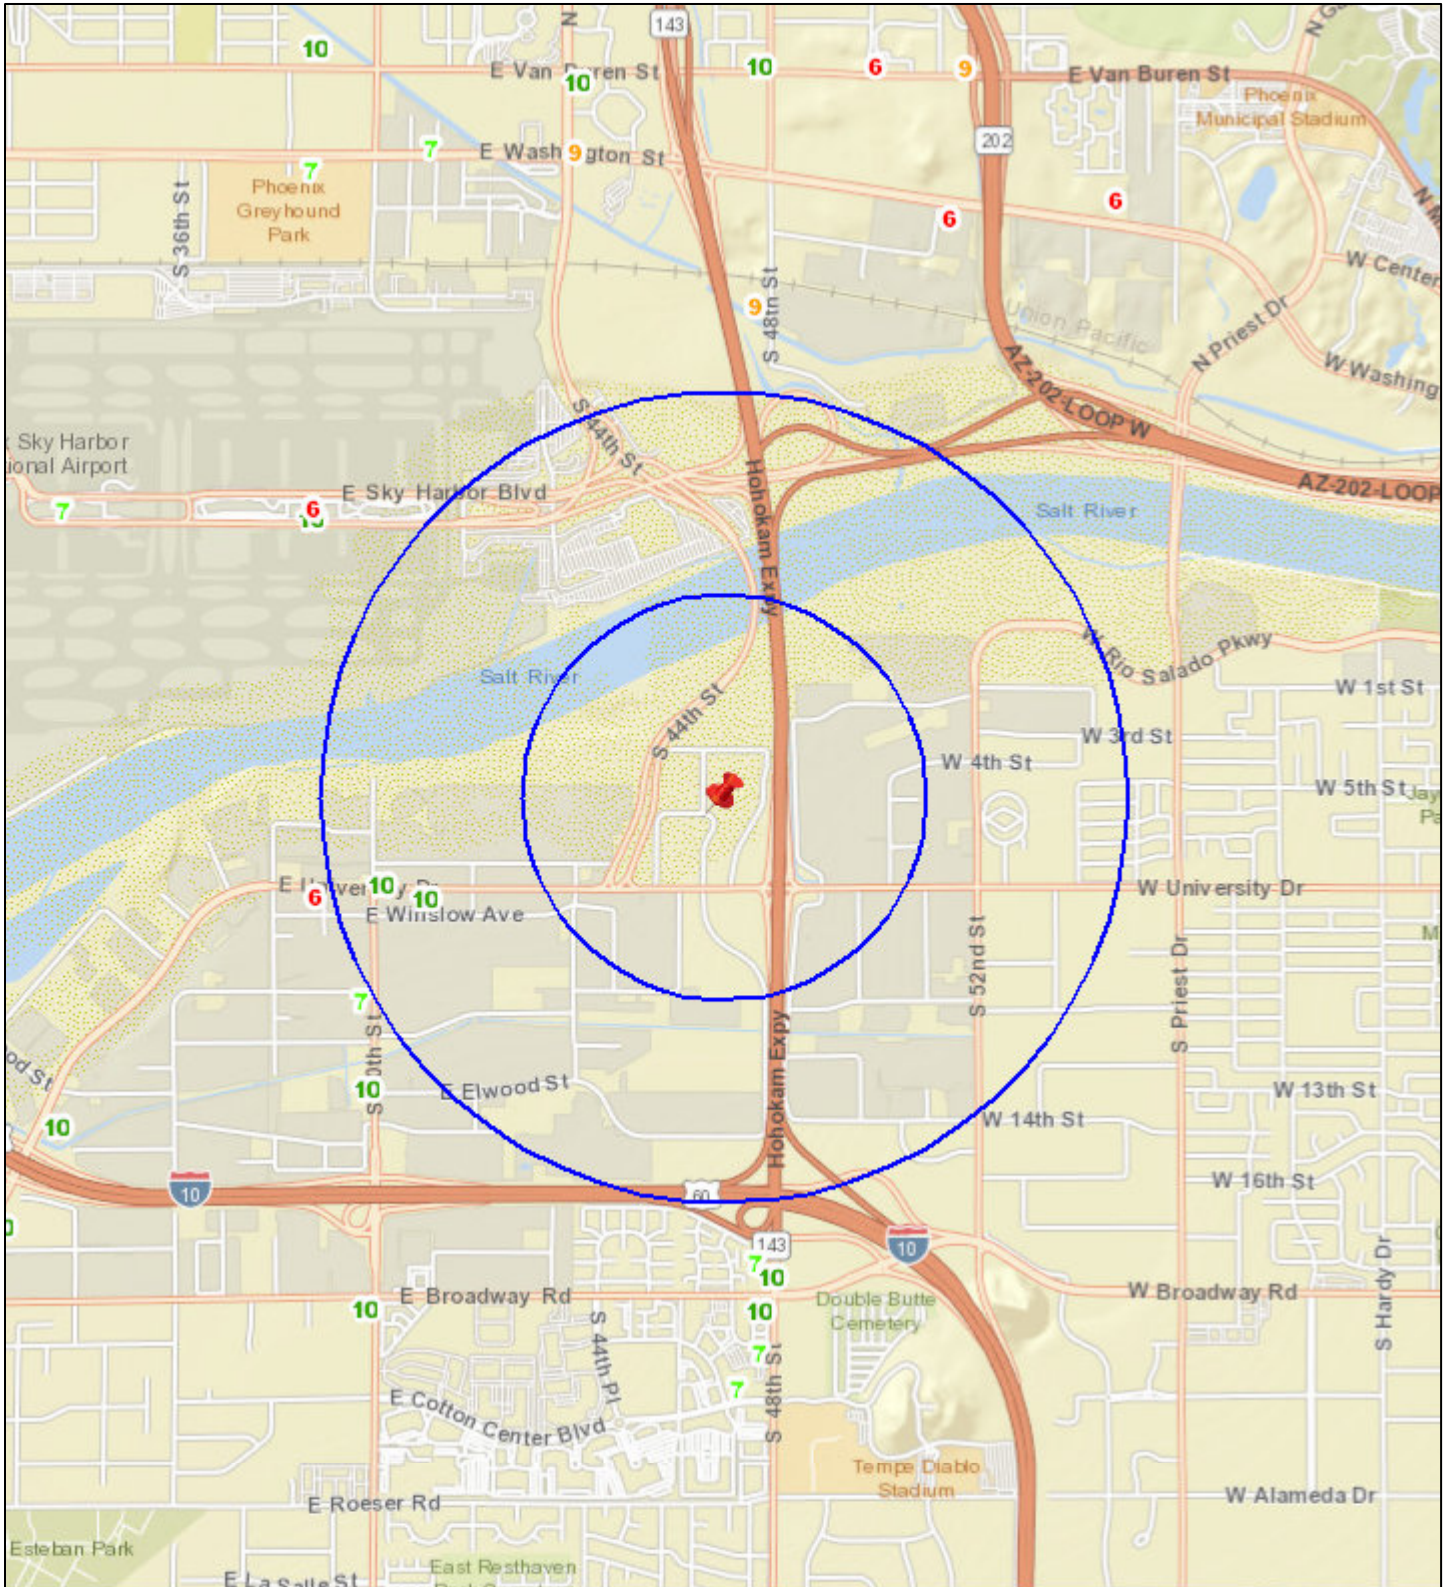

Liquor License Map: HILTON PHOENIX AIRPORT

2435 S 47TH ST

Date: 7/13/2020