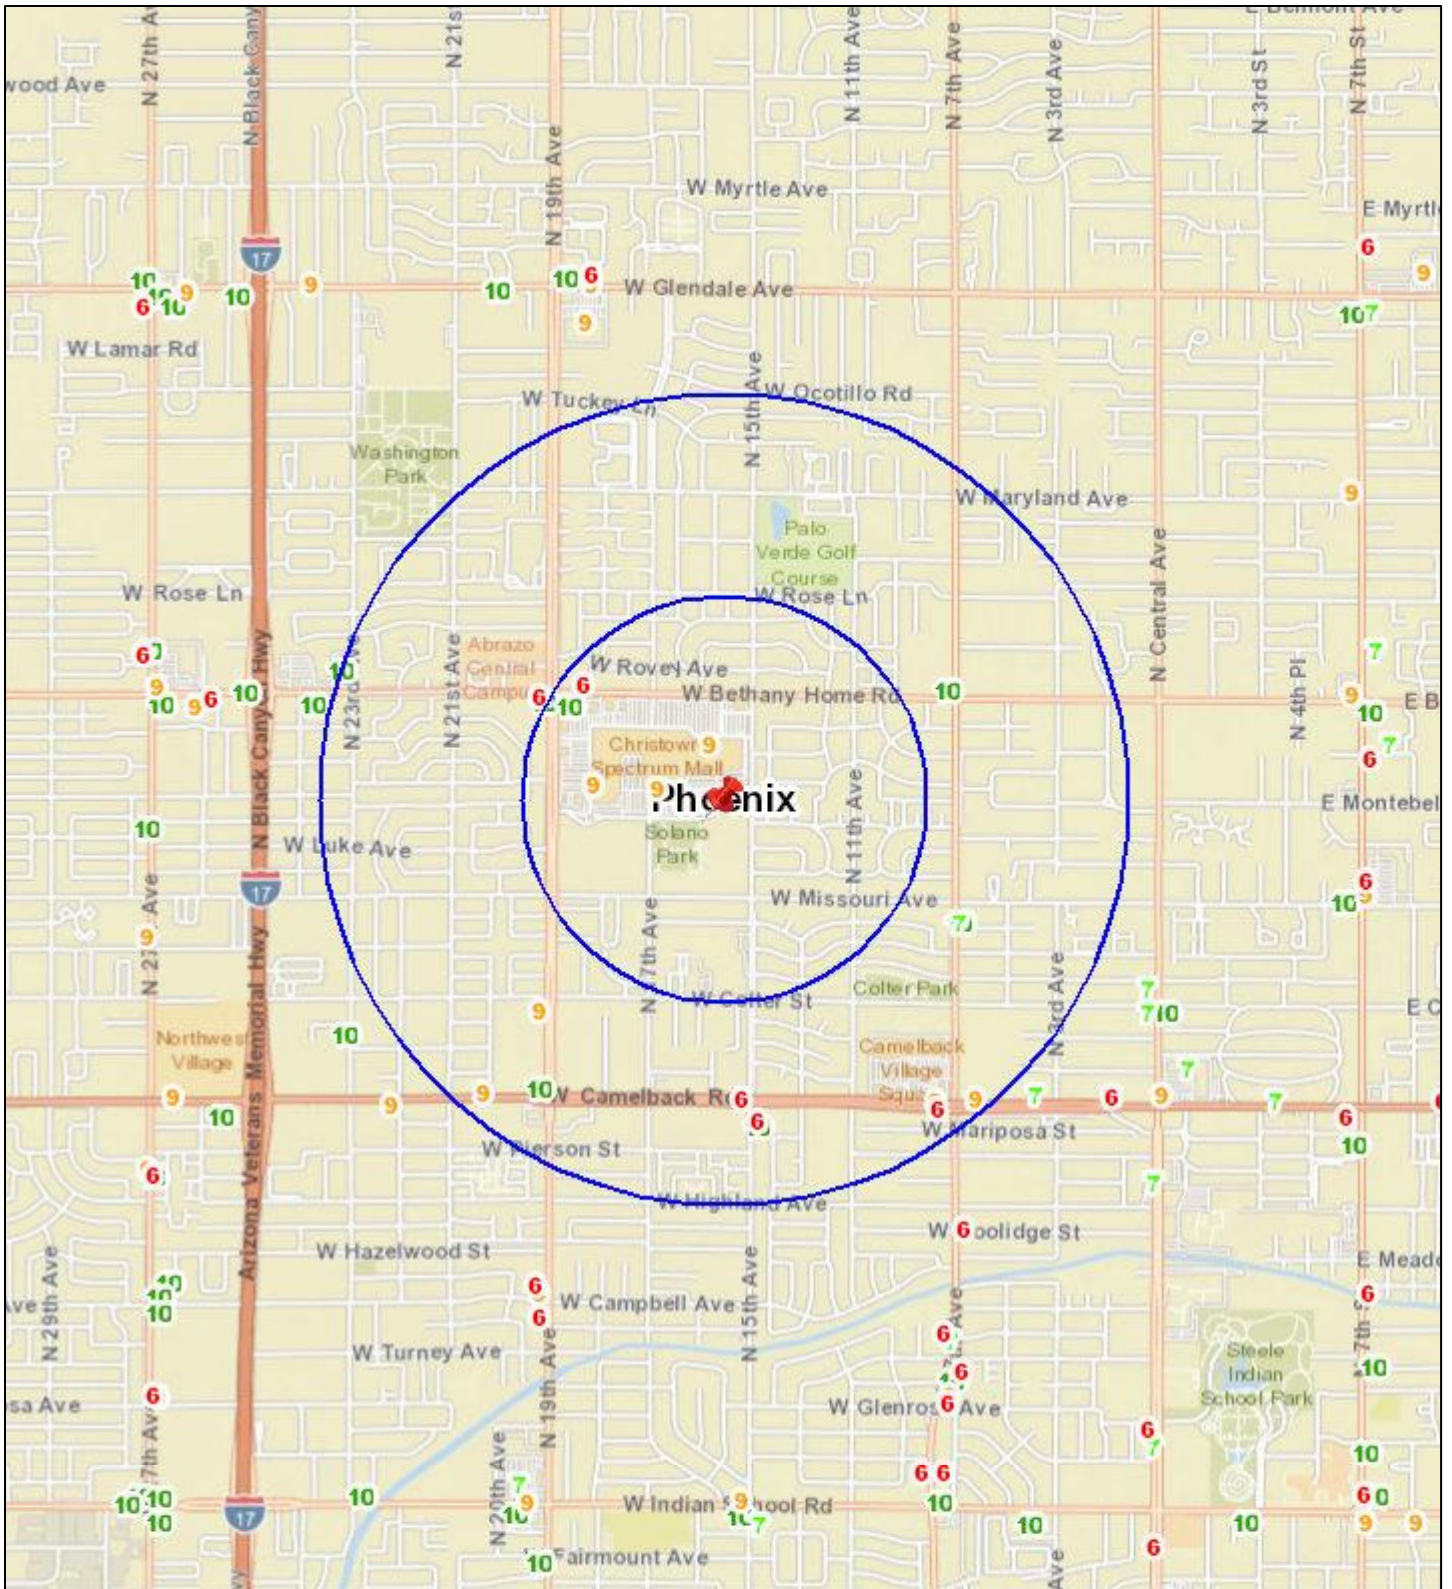

Liquor License Map: HARKINS CHRISTOWN 14

1620 W MONTEBELLO AVE

Date: 1/26/2018