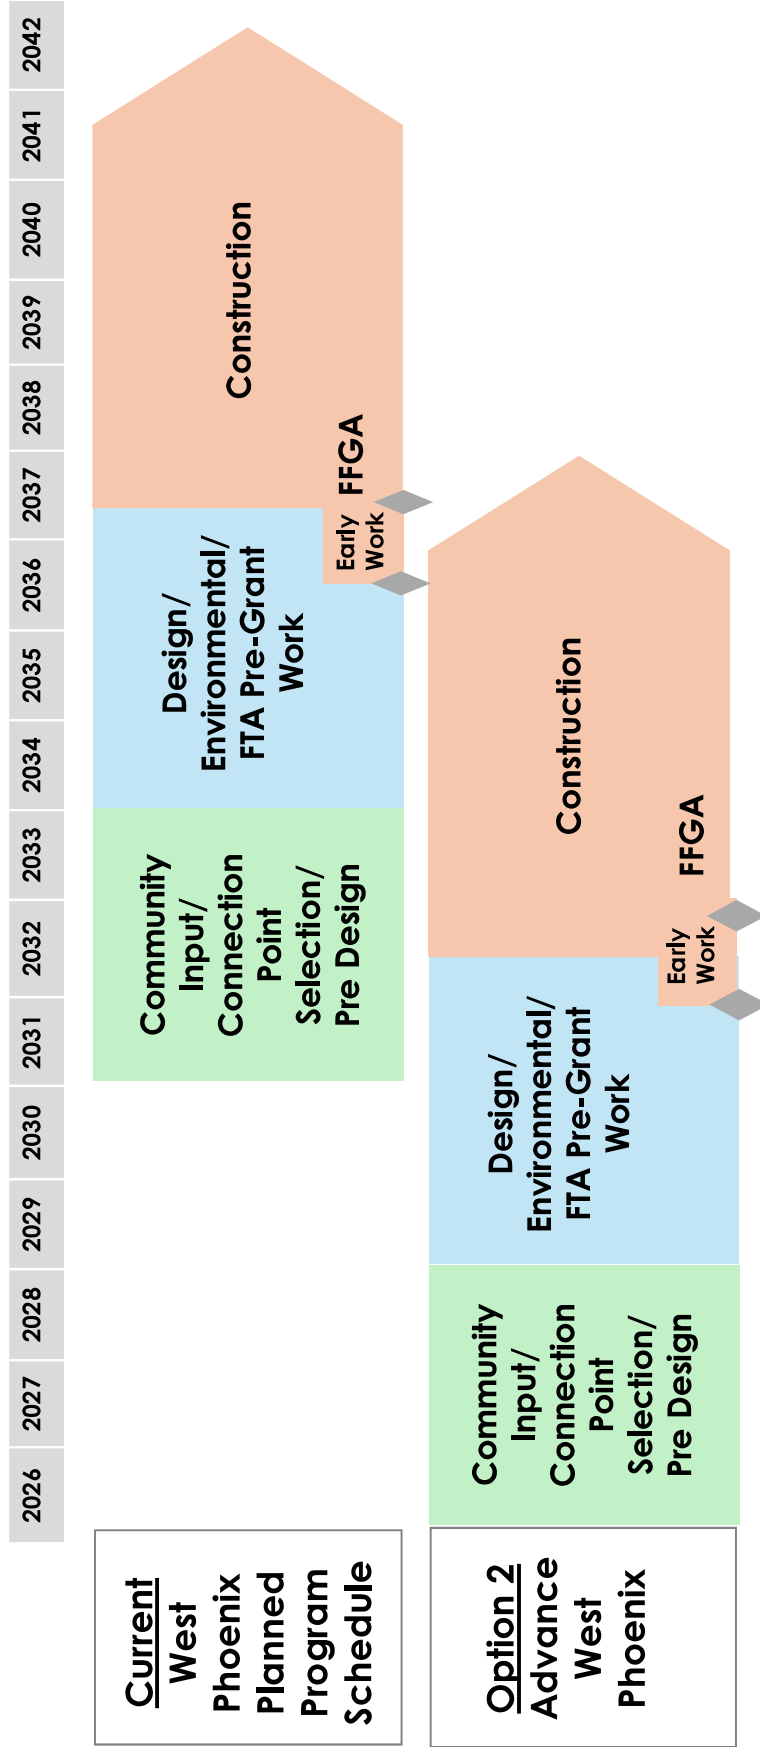

Preliminary Schedule Scenario for WEST PHOENIX EXT

Estimated schedule is subject to change. Numerous factors including federal review timelines, federal government shutdowns, supply chain conditions, political developments, and legal challenges may affect actual schedules.