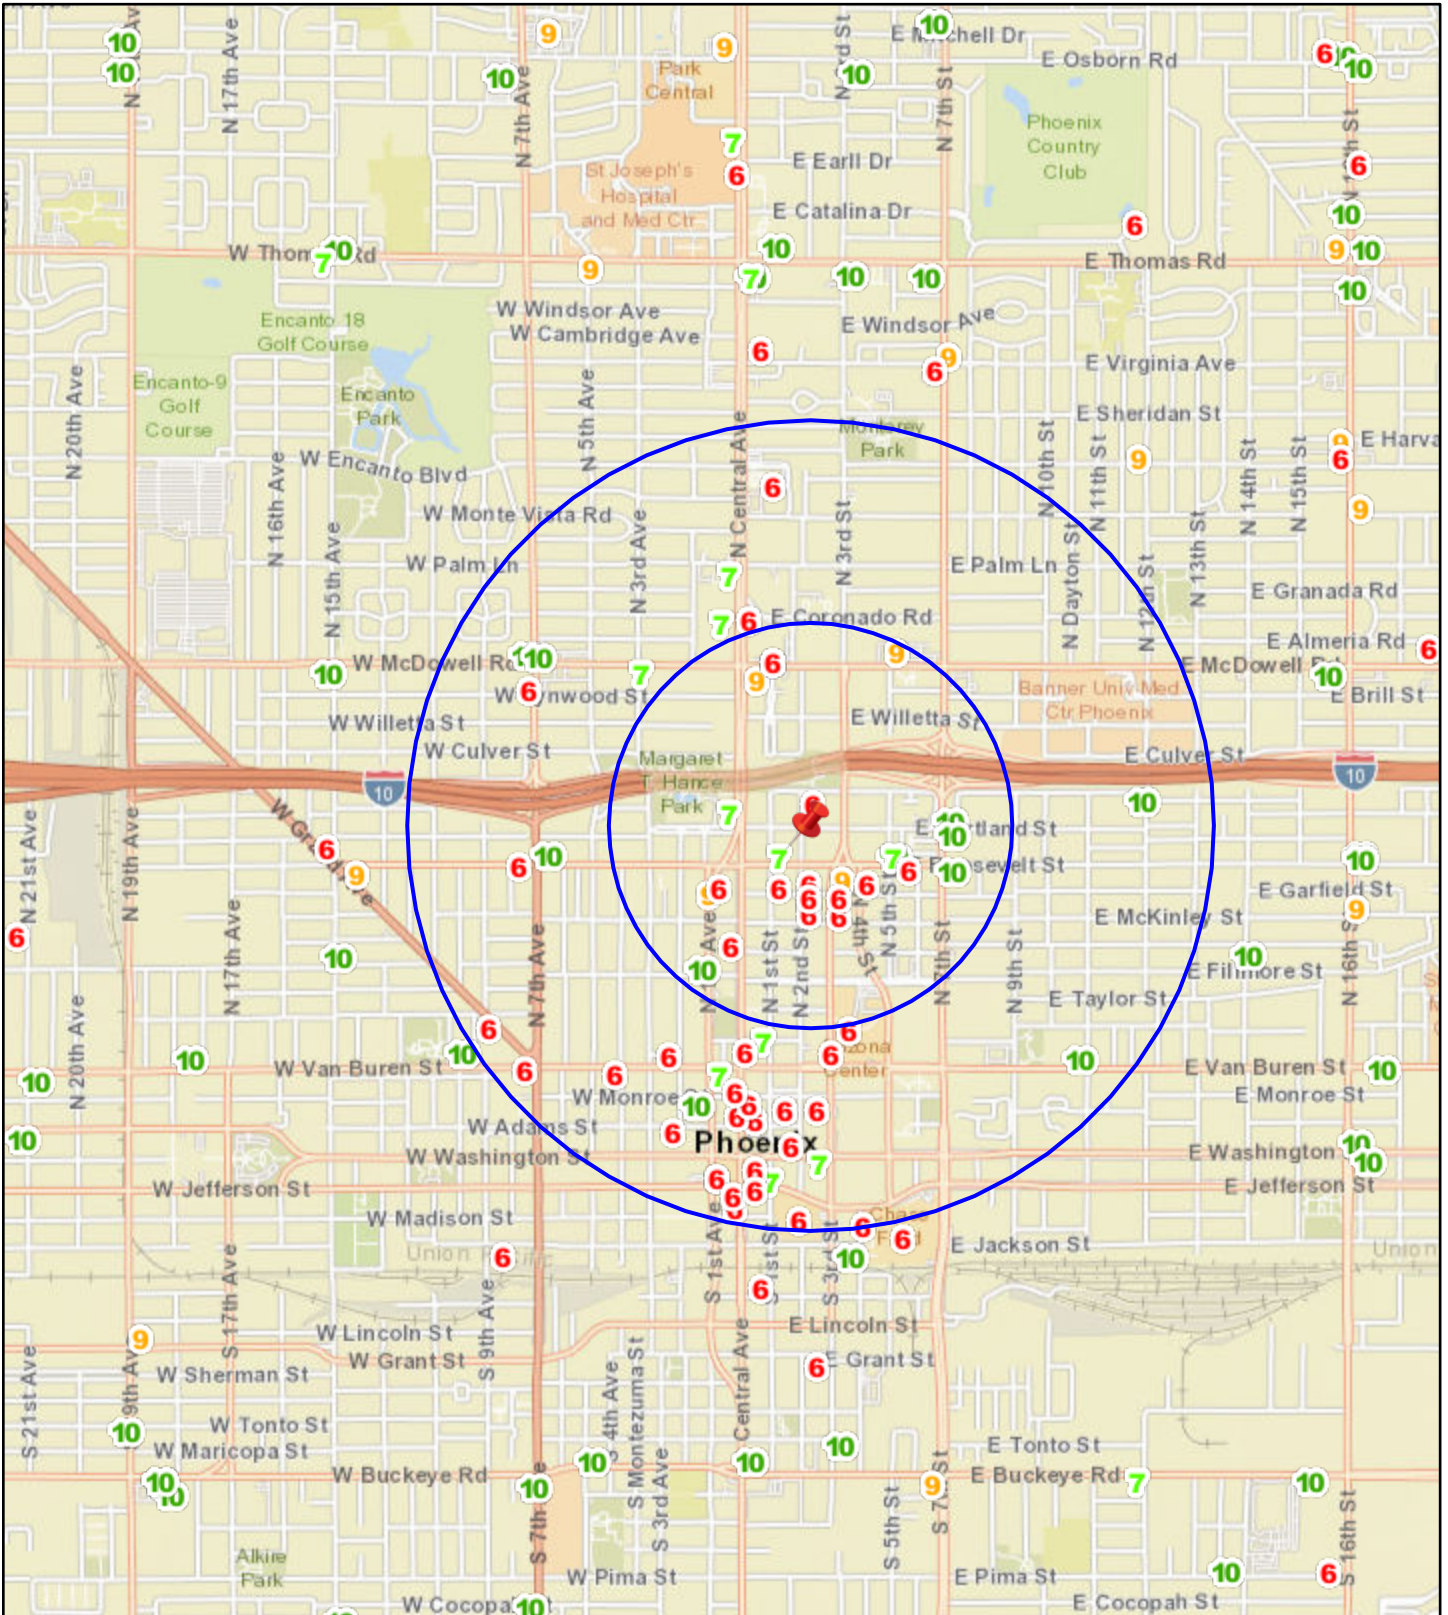

Liquor License Map: CAMBRIA HOTEL DOWNTOWN PHOENIX/PALETTE

222 E PORTLAND ST

Date: 4/9/2026

City Clerk Department