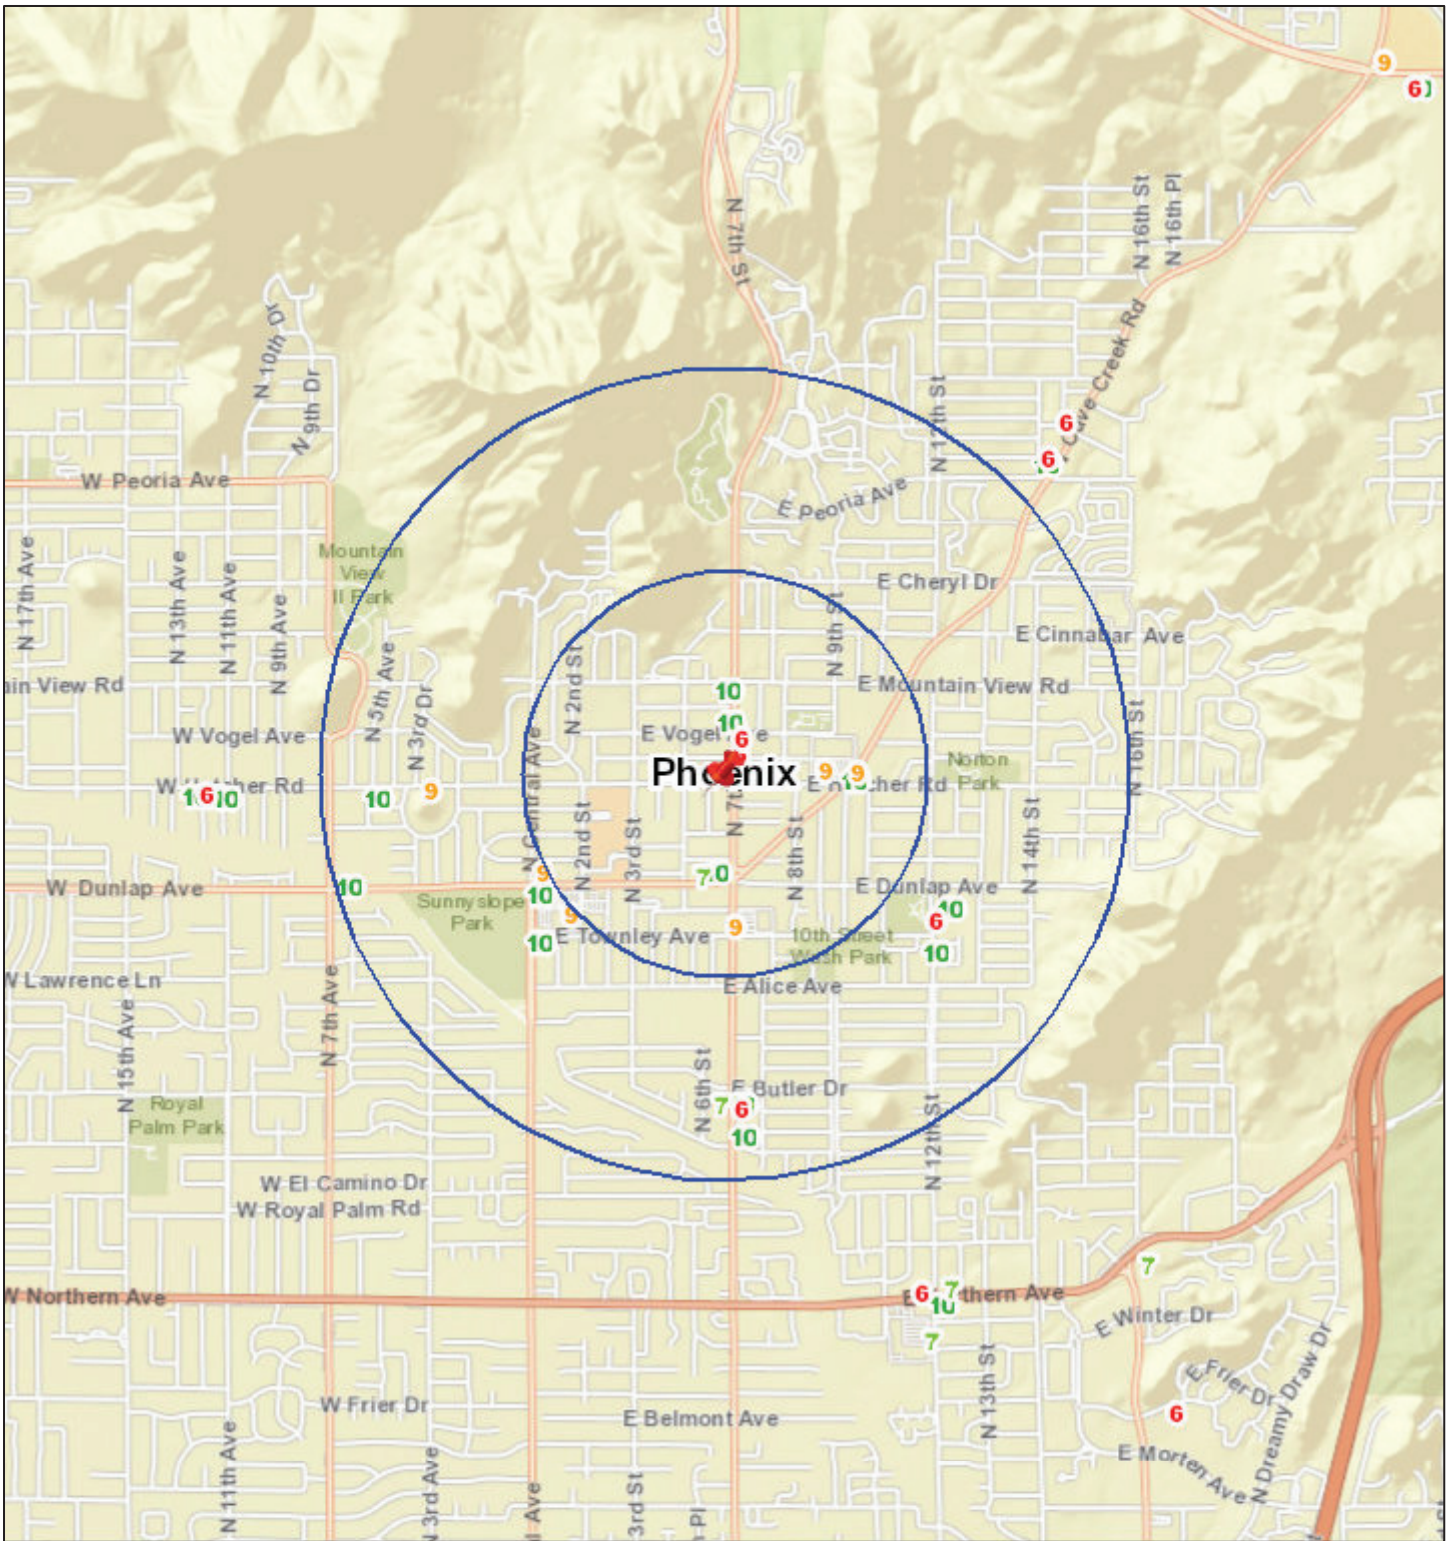

Liquor License Map: Circle K Store #9523

June 13, 2017

1:36,112