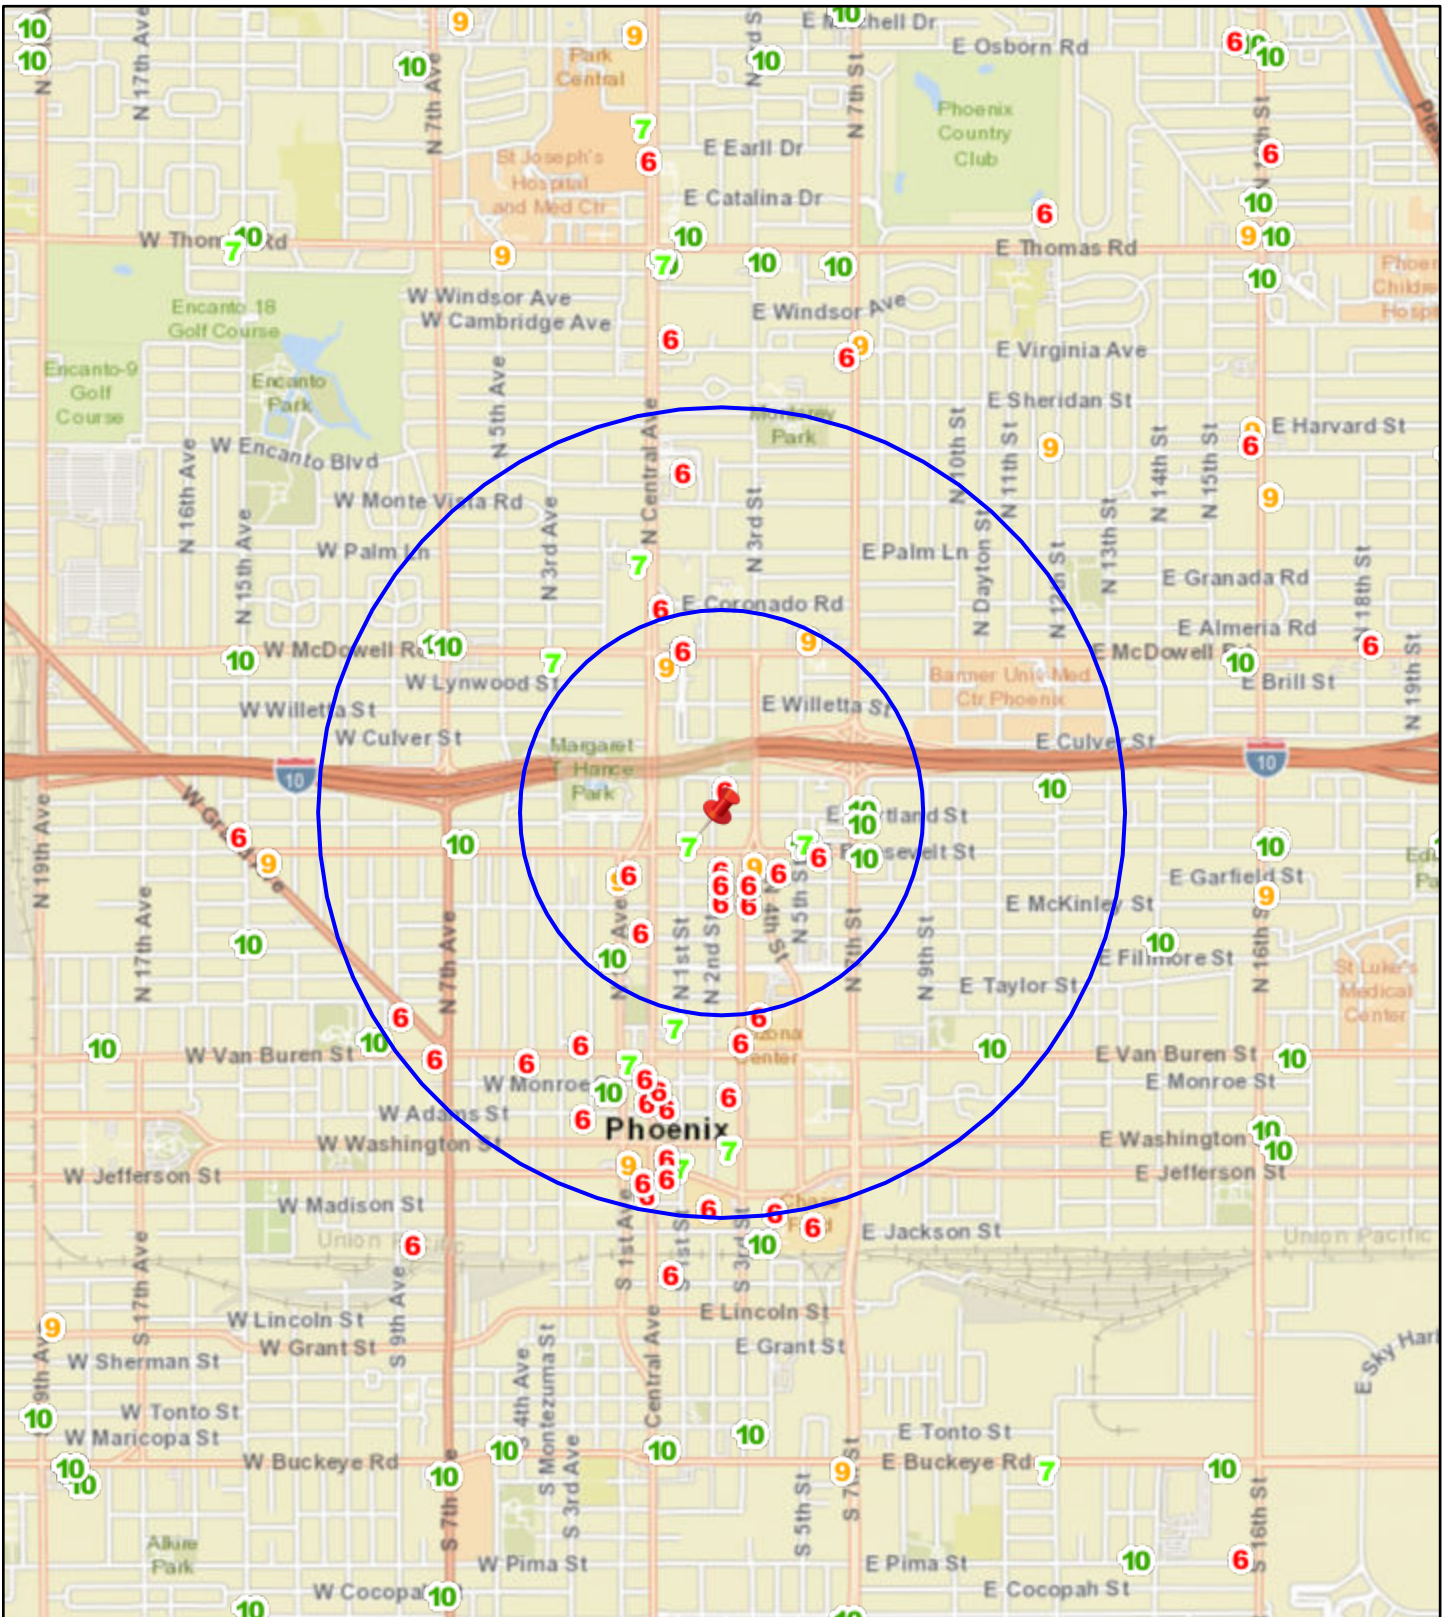

# Liquor License Map: CAMBRIA HOTEL DOWNTOWN PHOENIX/PALETTE

222 E PORTLAND ST

Date: 4/6/2026

City Clerk Department