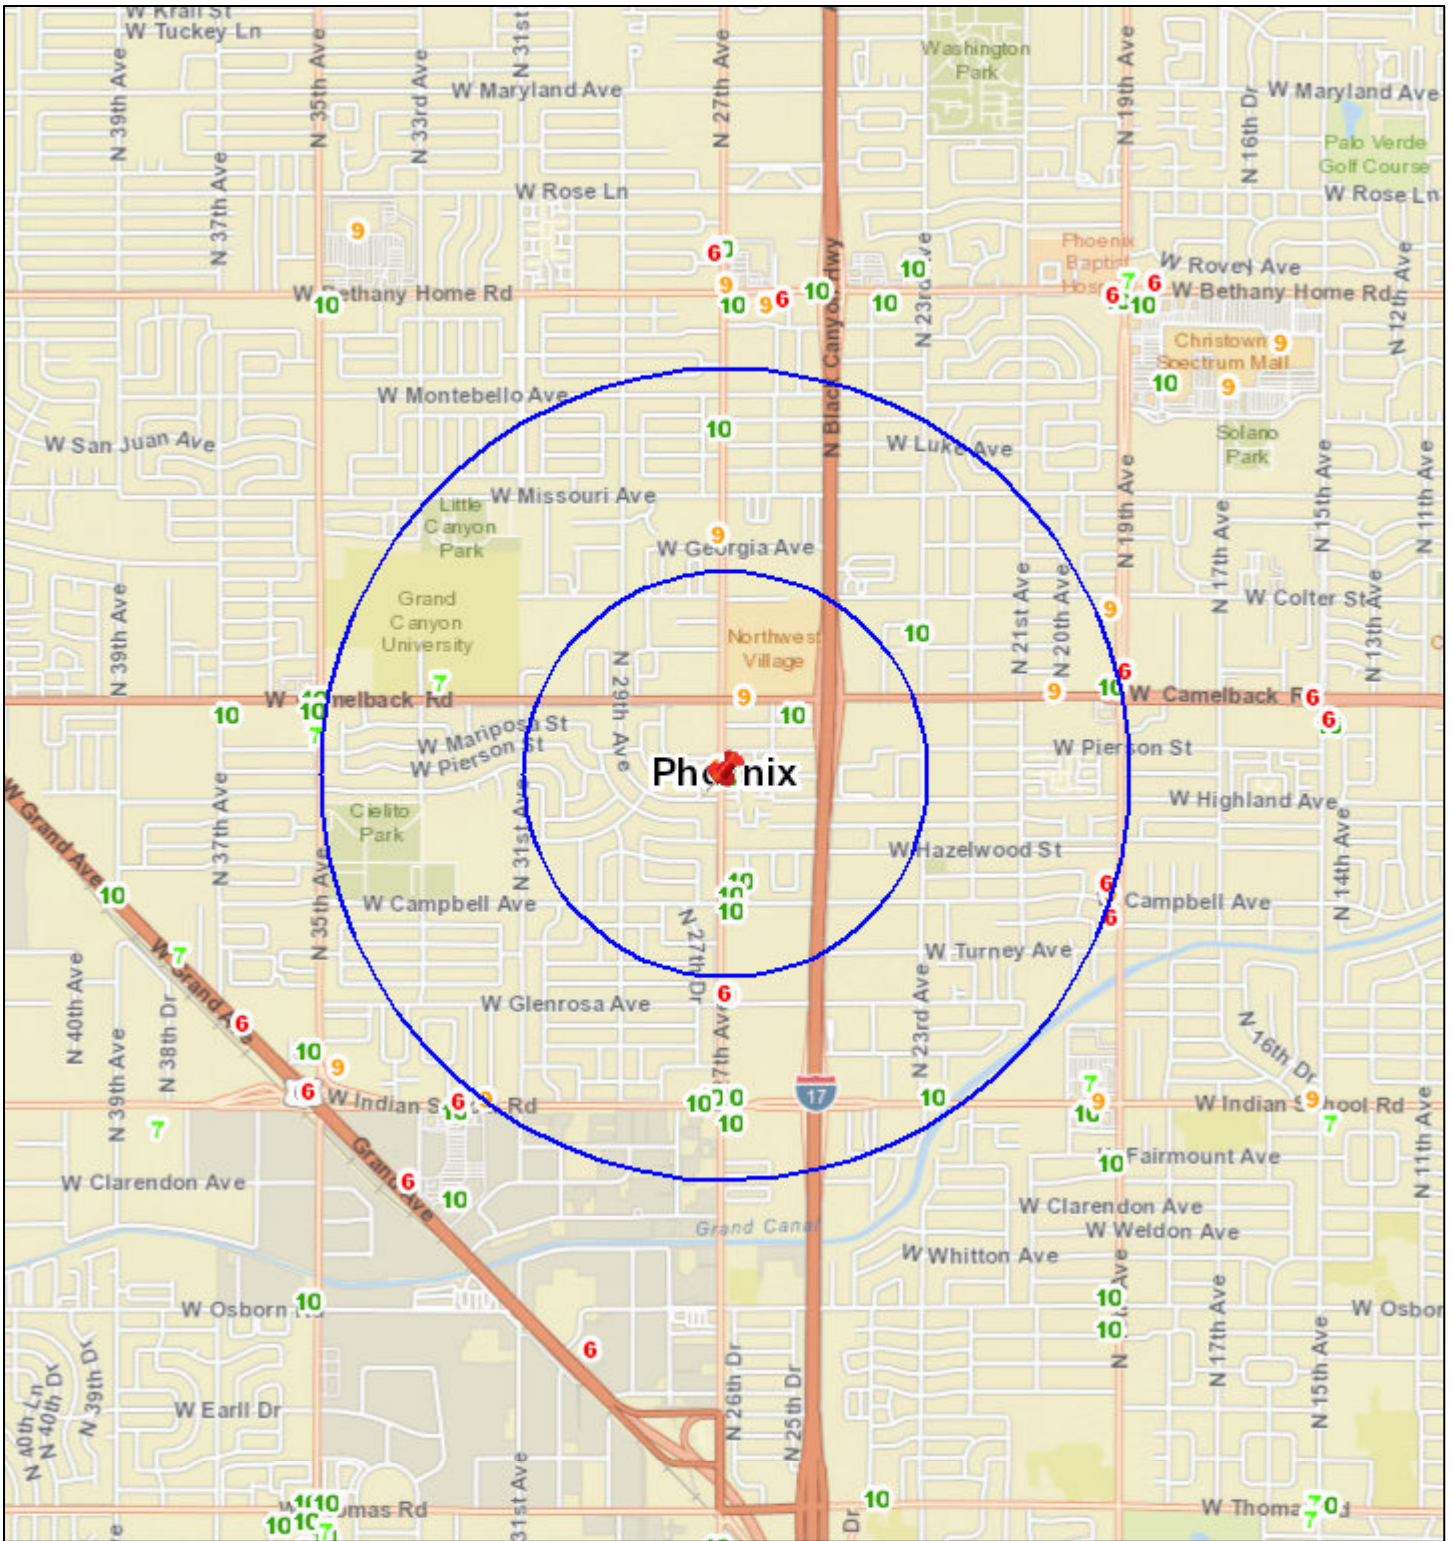

Liquor License Map: Culichi Sushi

June 14, 2017

1:36,112