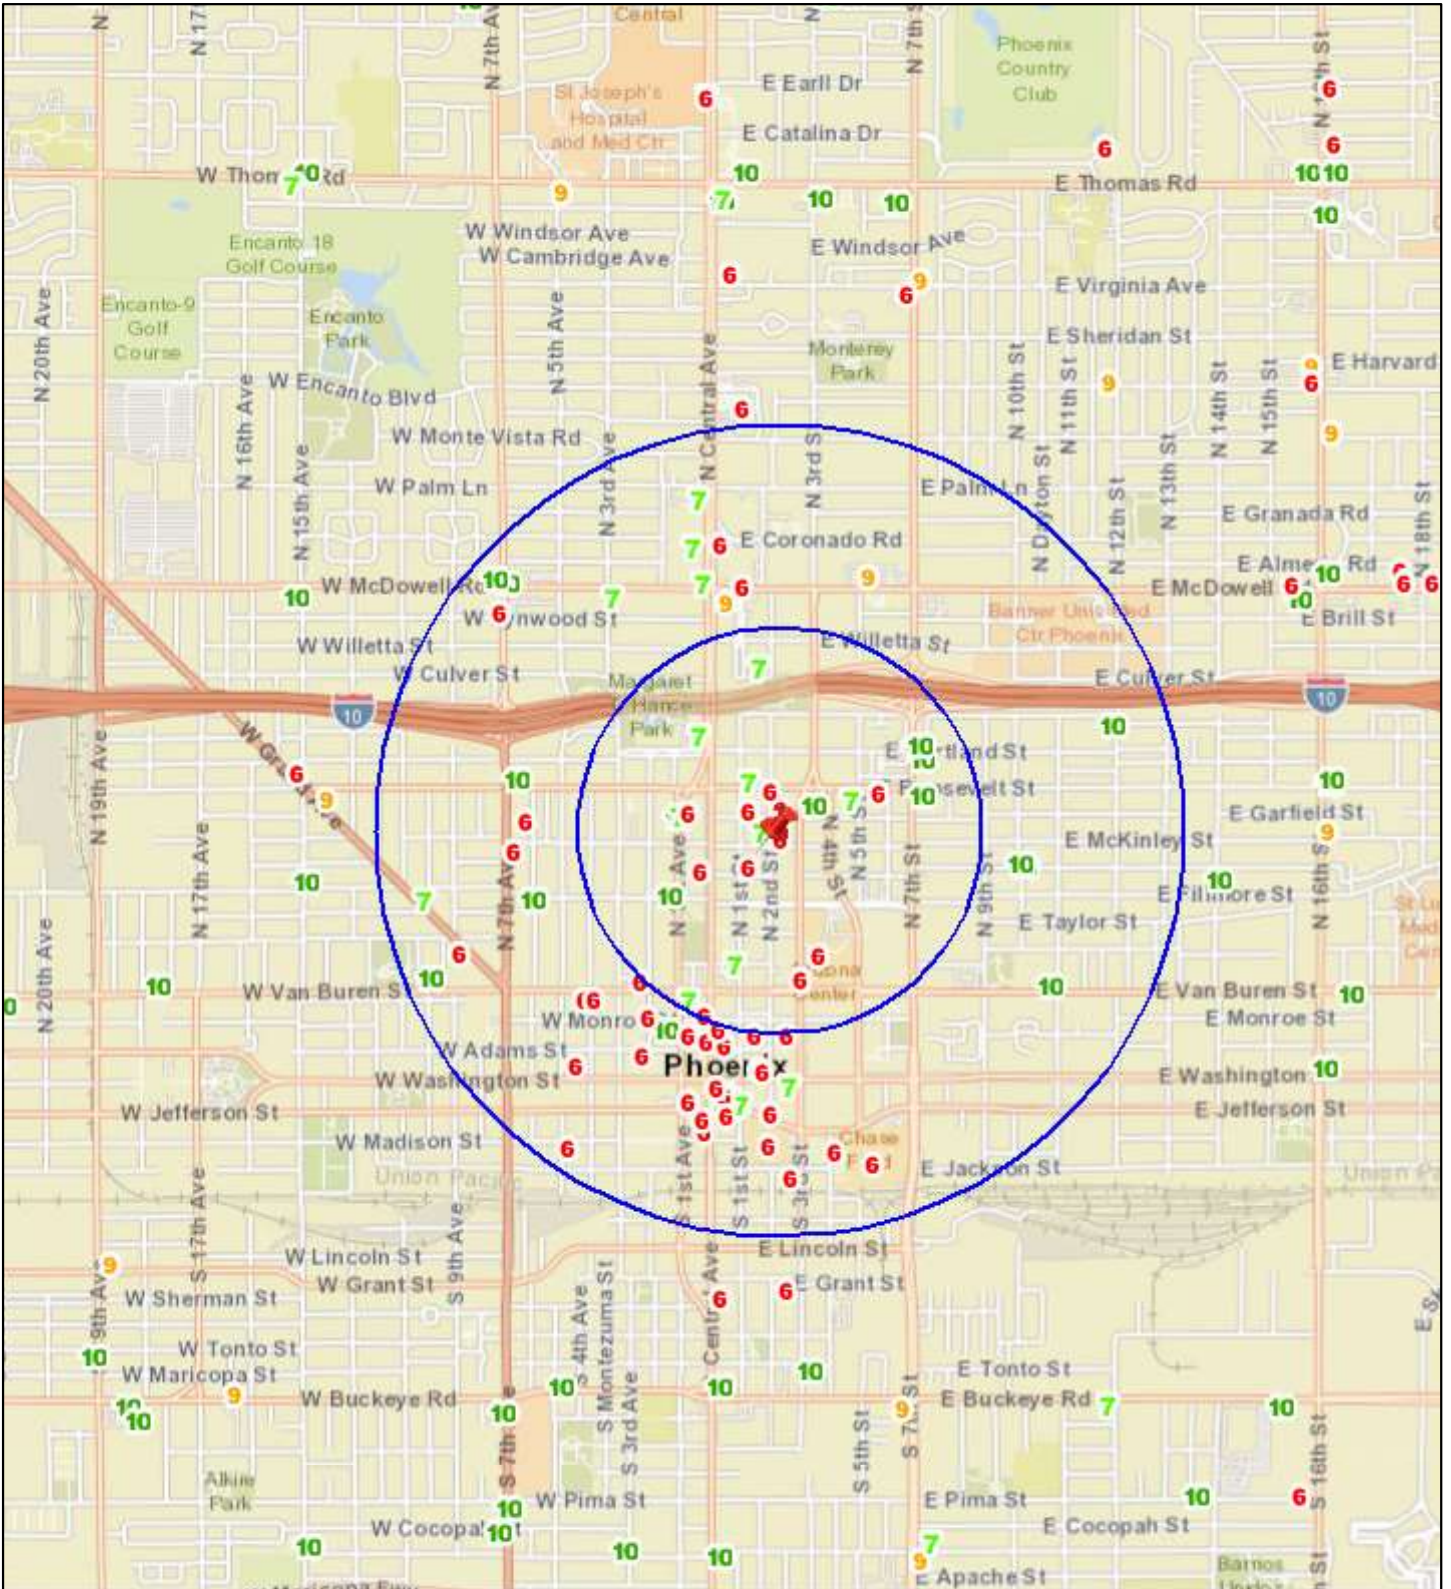

Liquor License Map: THE ROOSEVELT

815 N 2ND ST

Date: 7/12/2023