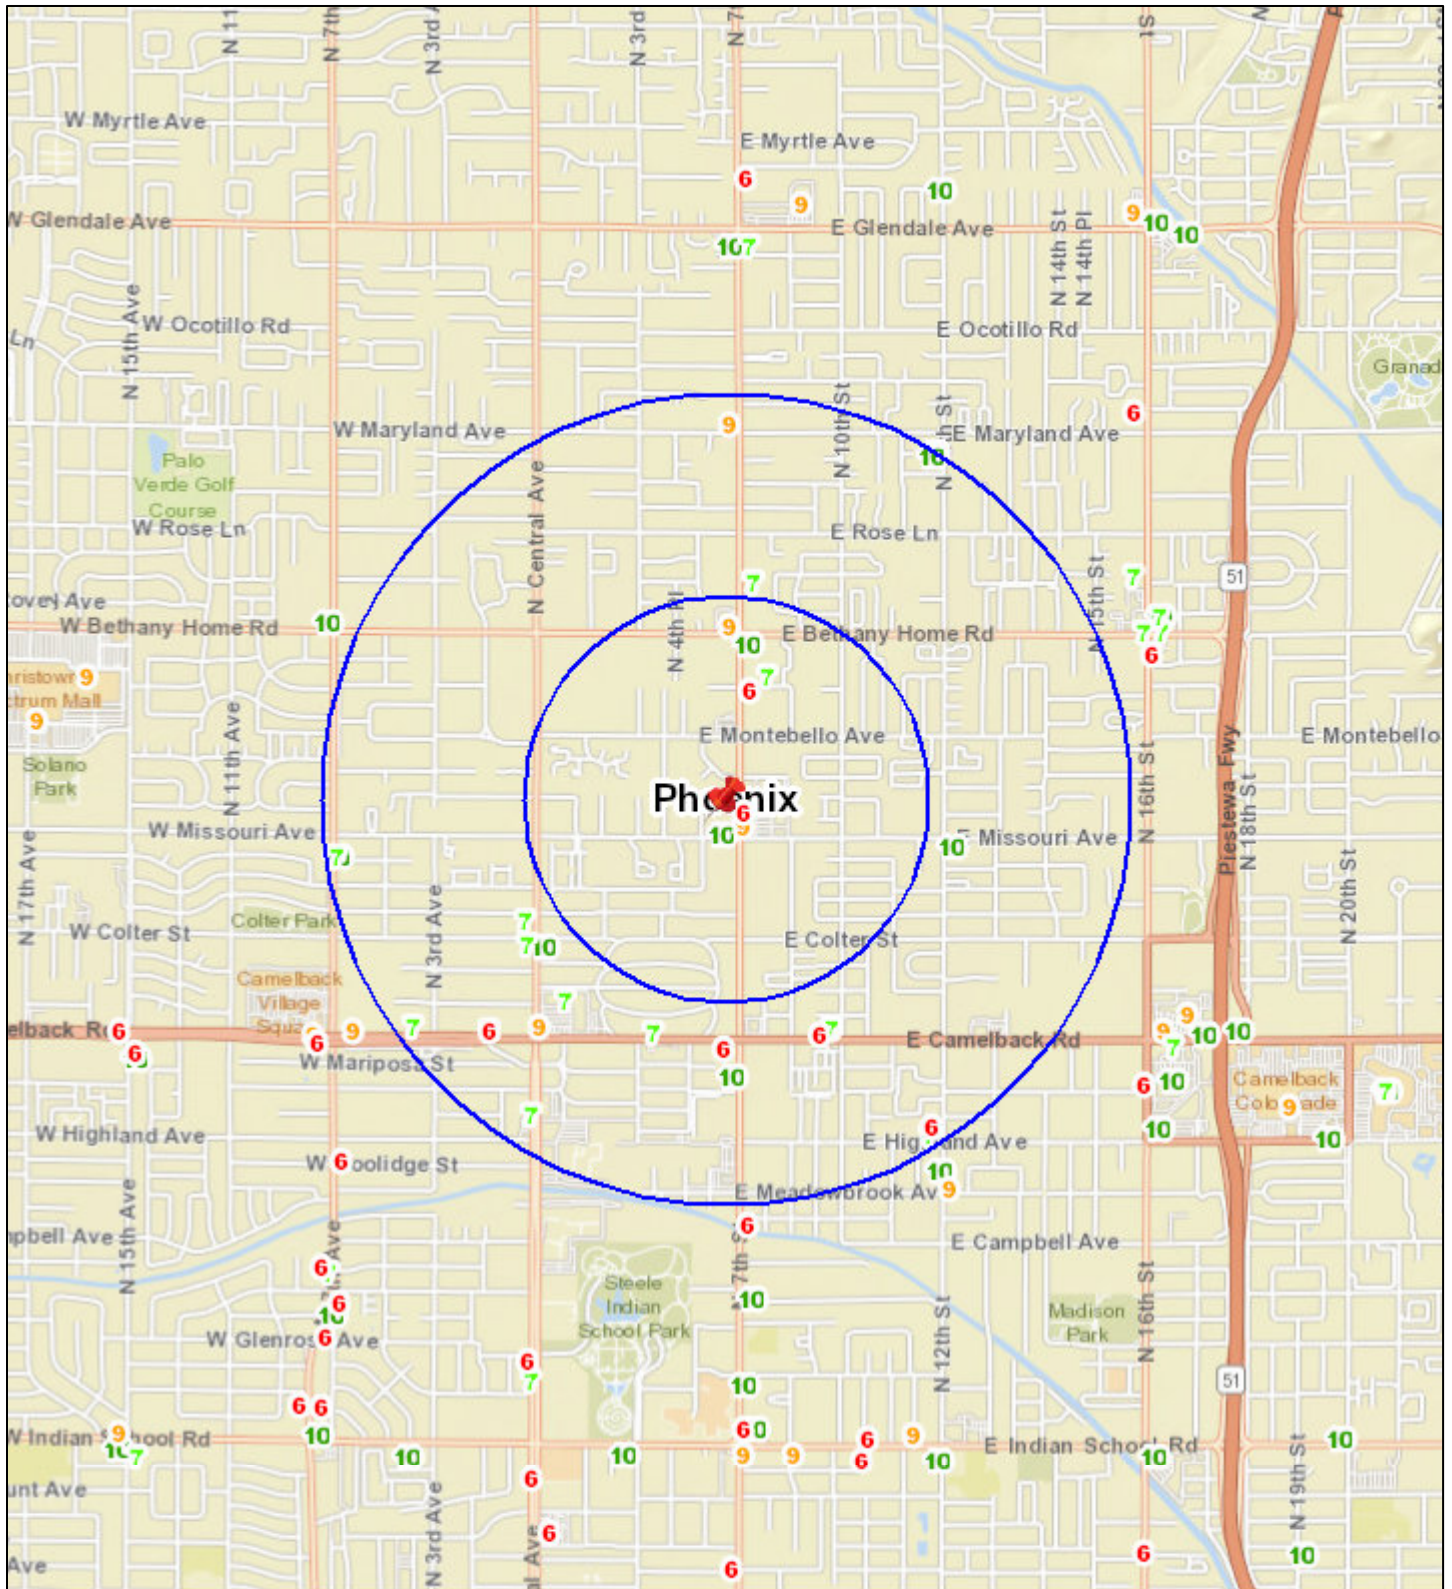

# Liquor License Map: FARM AND CRAFT

5538 N 7TH ST

Date: 3/22/2018