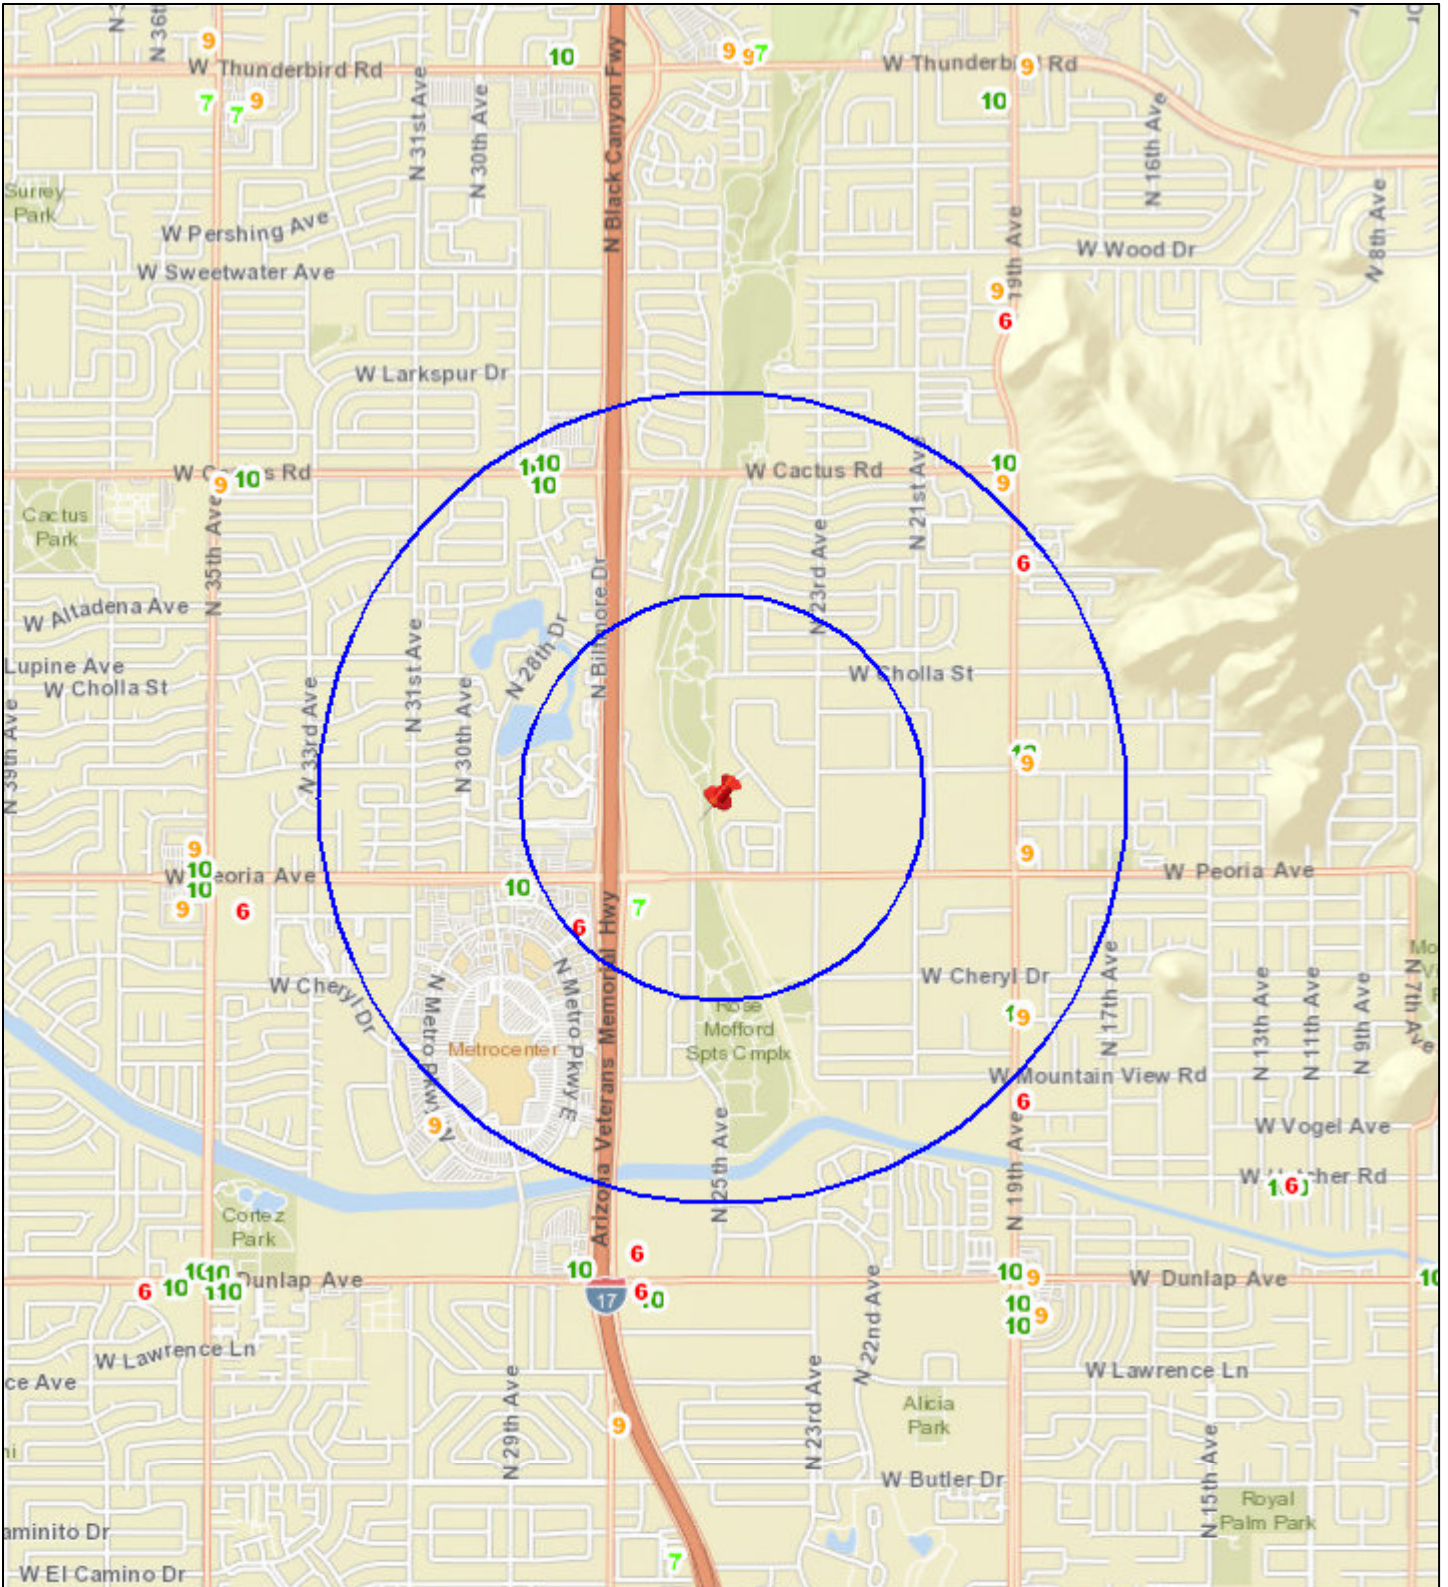

Liquor License Map: GOBOOZE

2433 W DESERT COVE AVE

Date: 4/15/2019