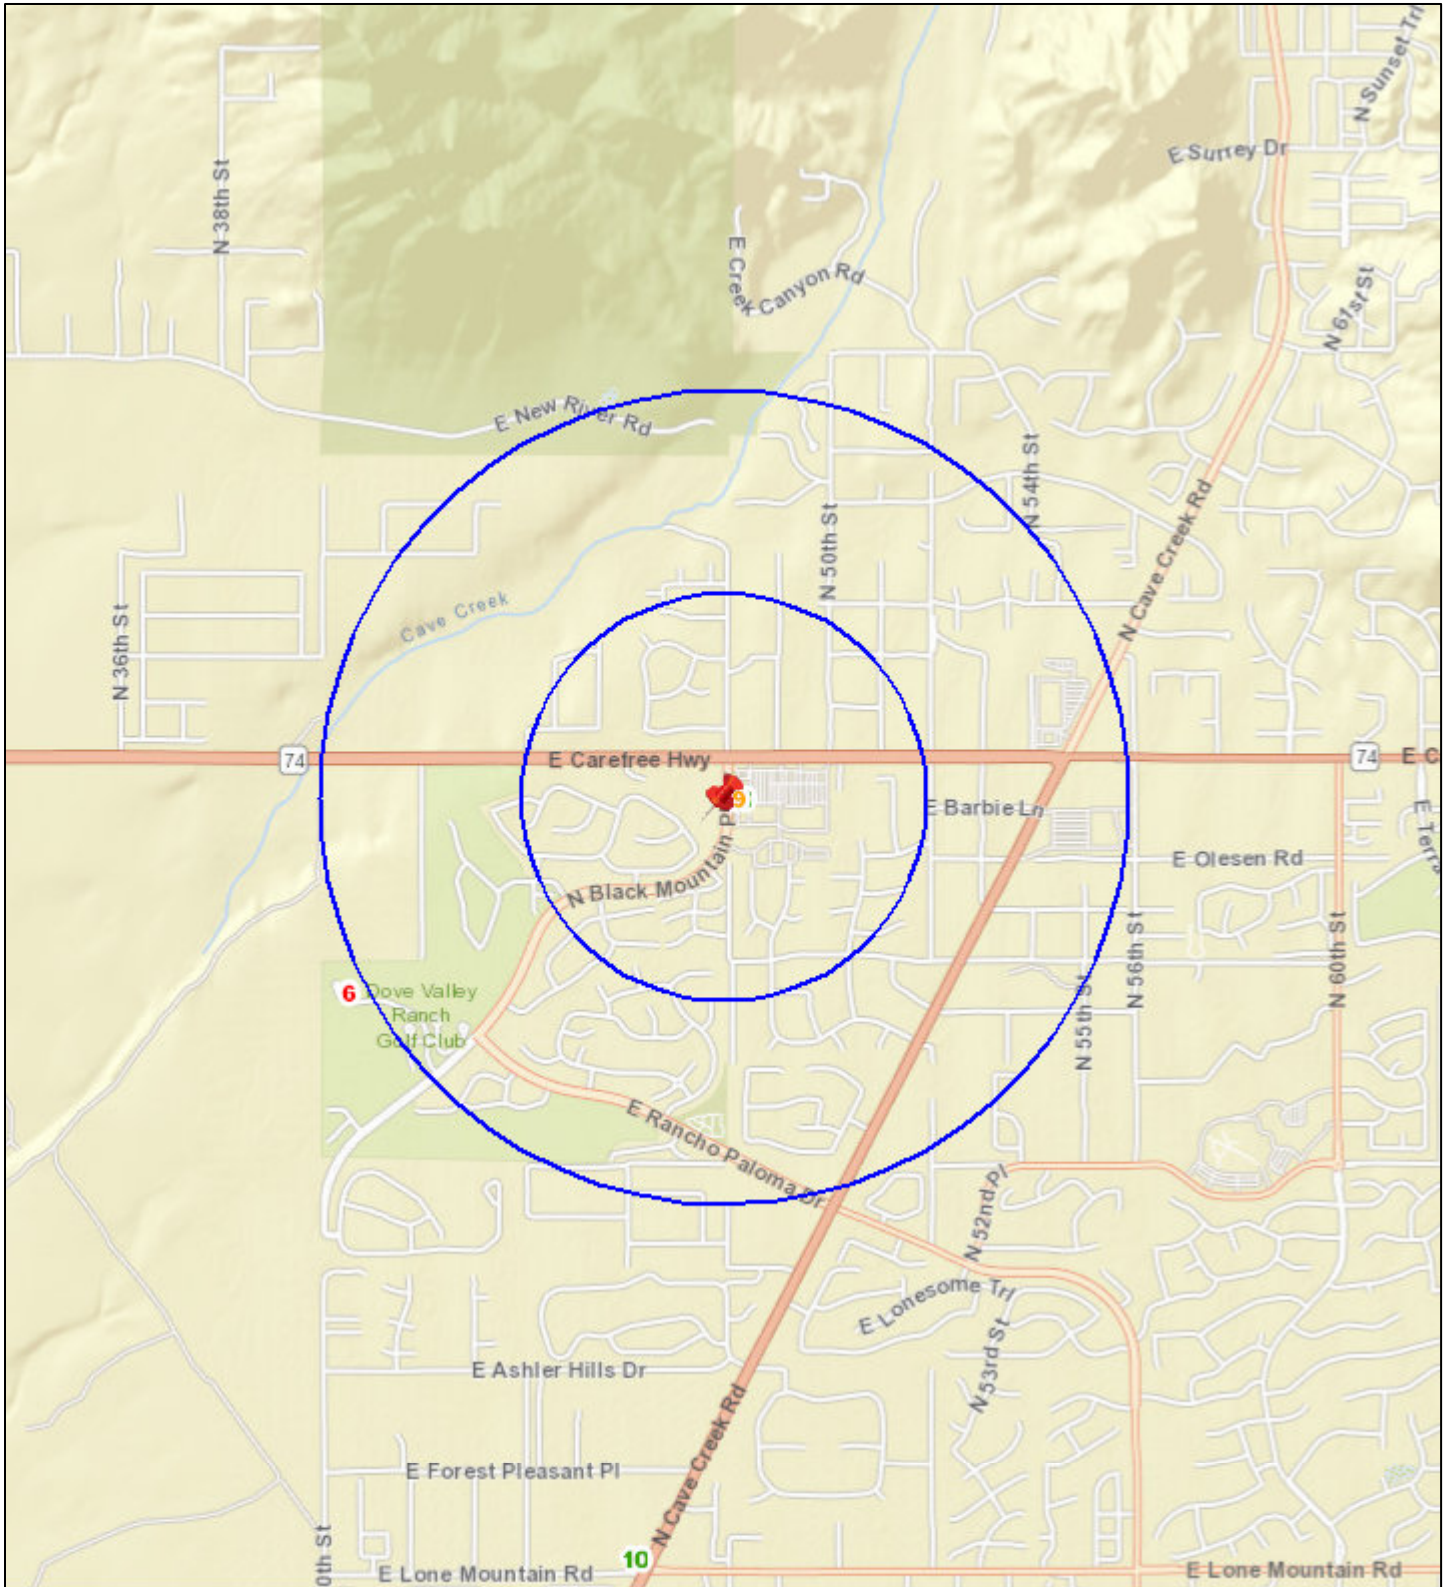

Liquor License Map: FAT WILLY'S FAMILY SPORTS GRILL

34406 N BLACK MOUNTAIN PKWY

Date: 6/28/2021