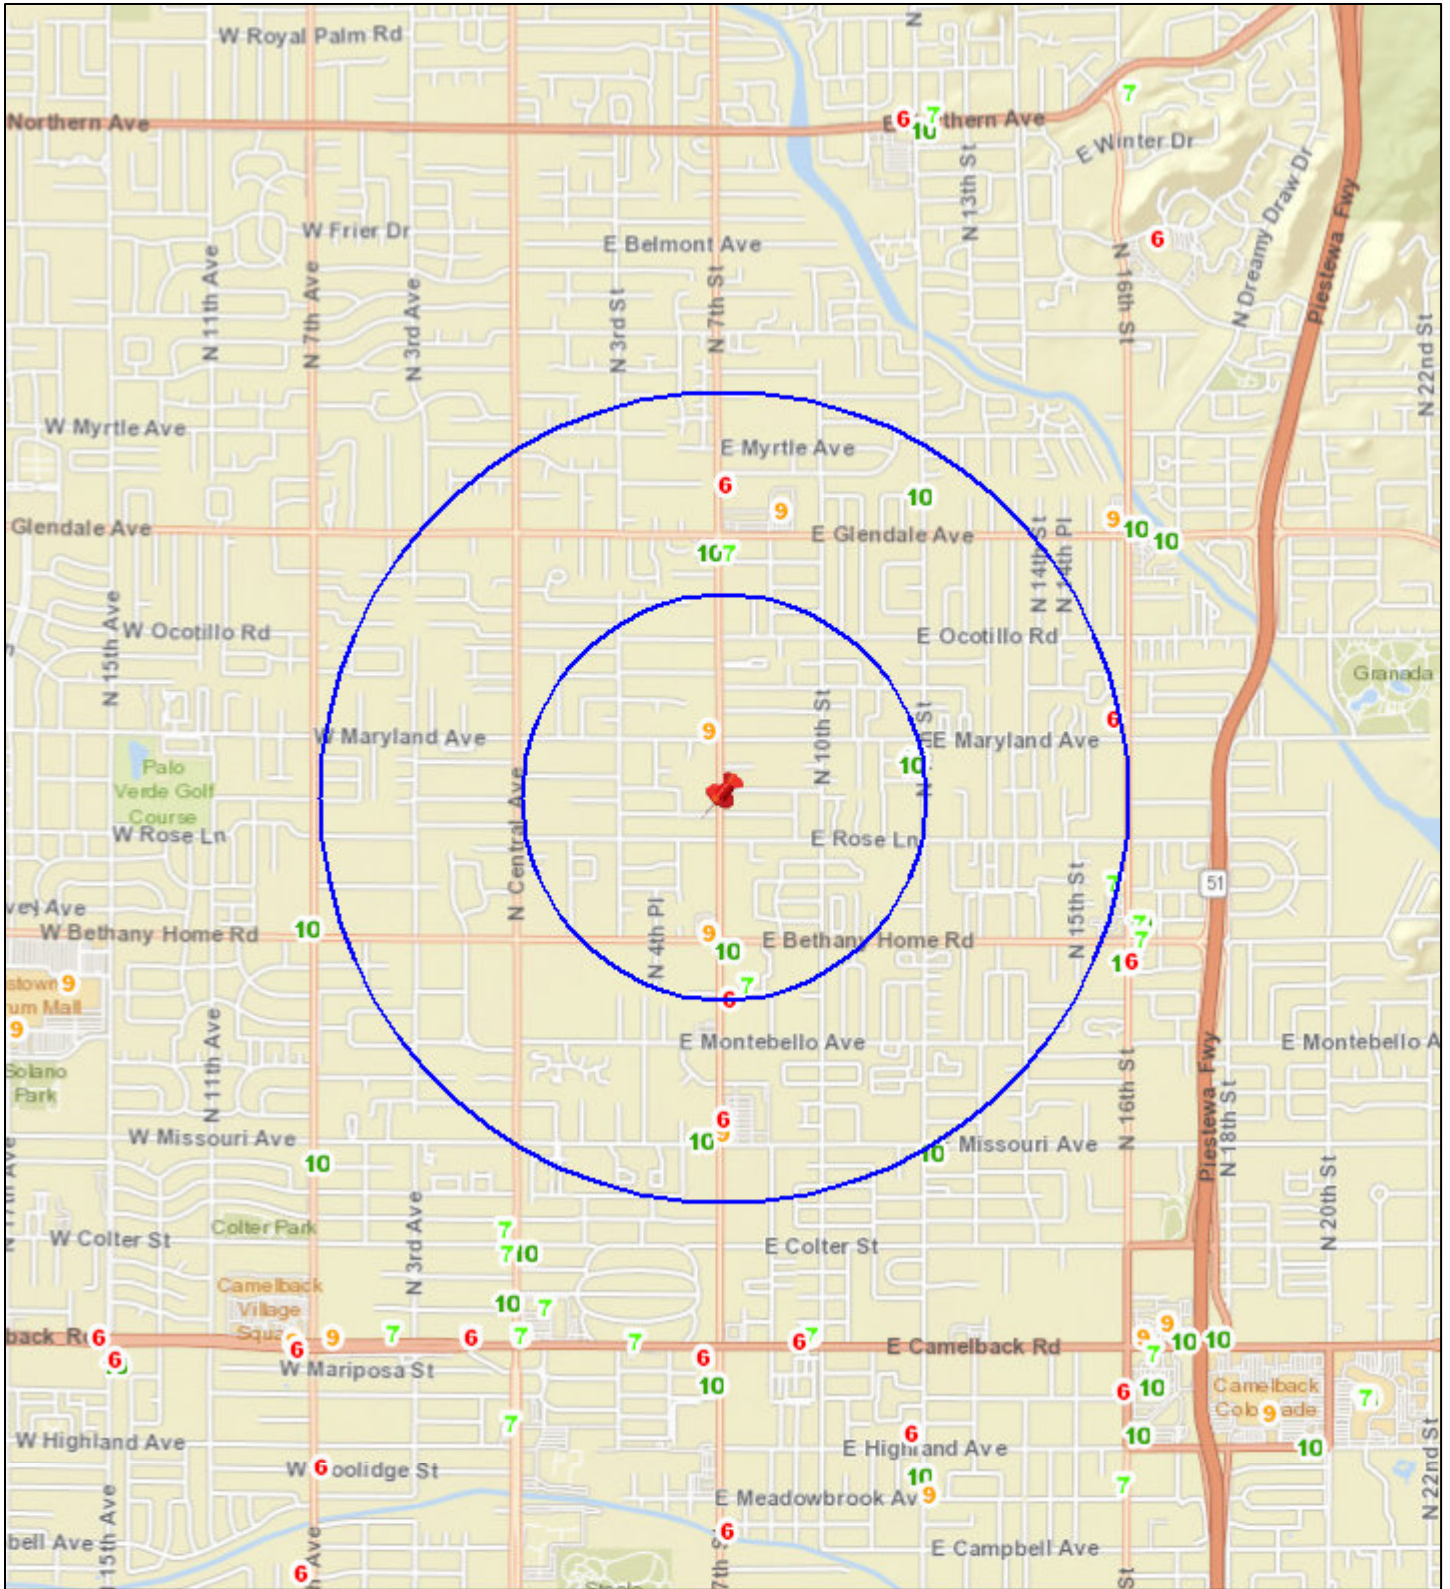

Liquor License Map: SYNDICATE

777 E STELLA LN

Date: 11/20/2019