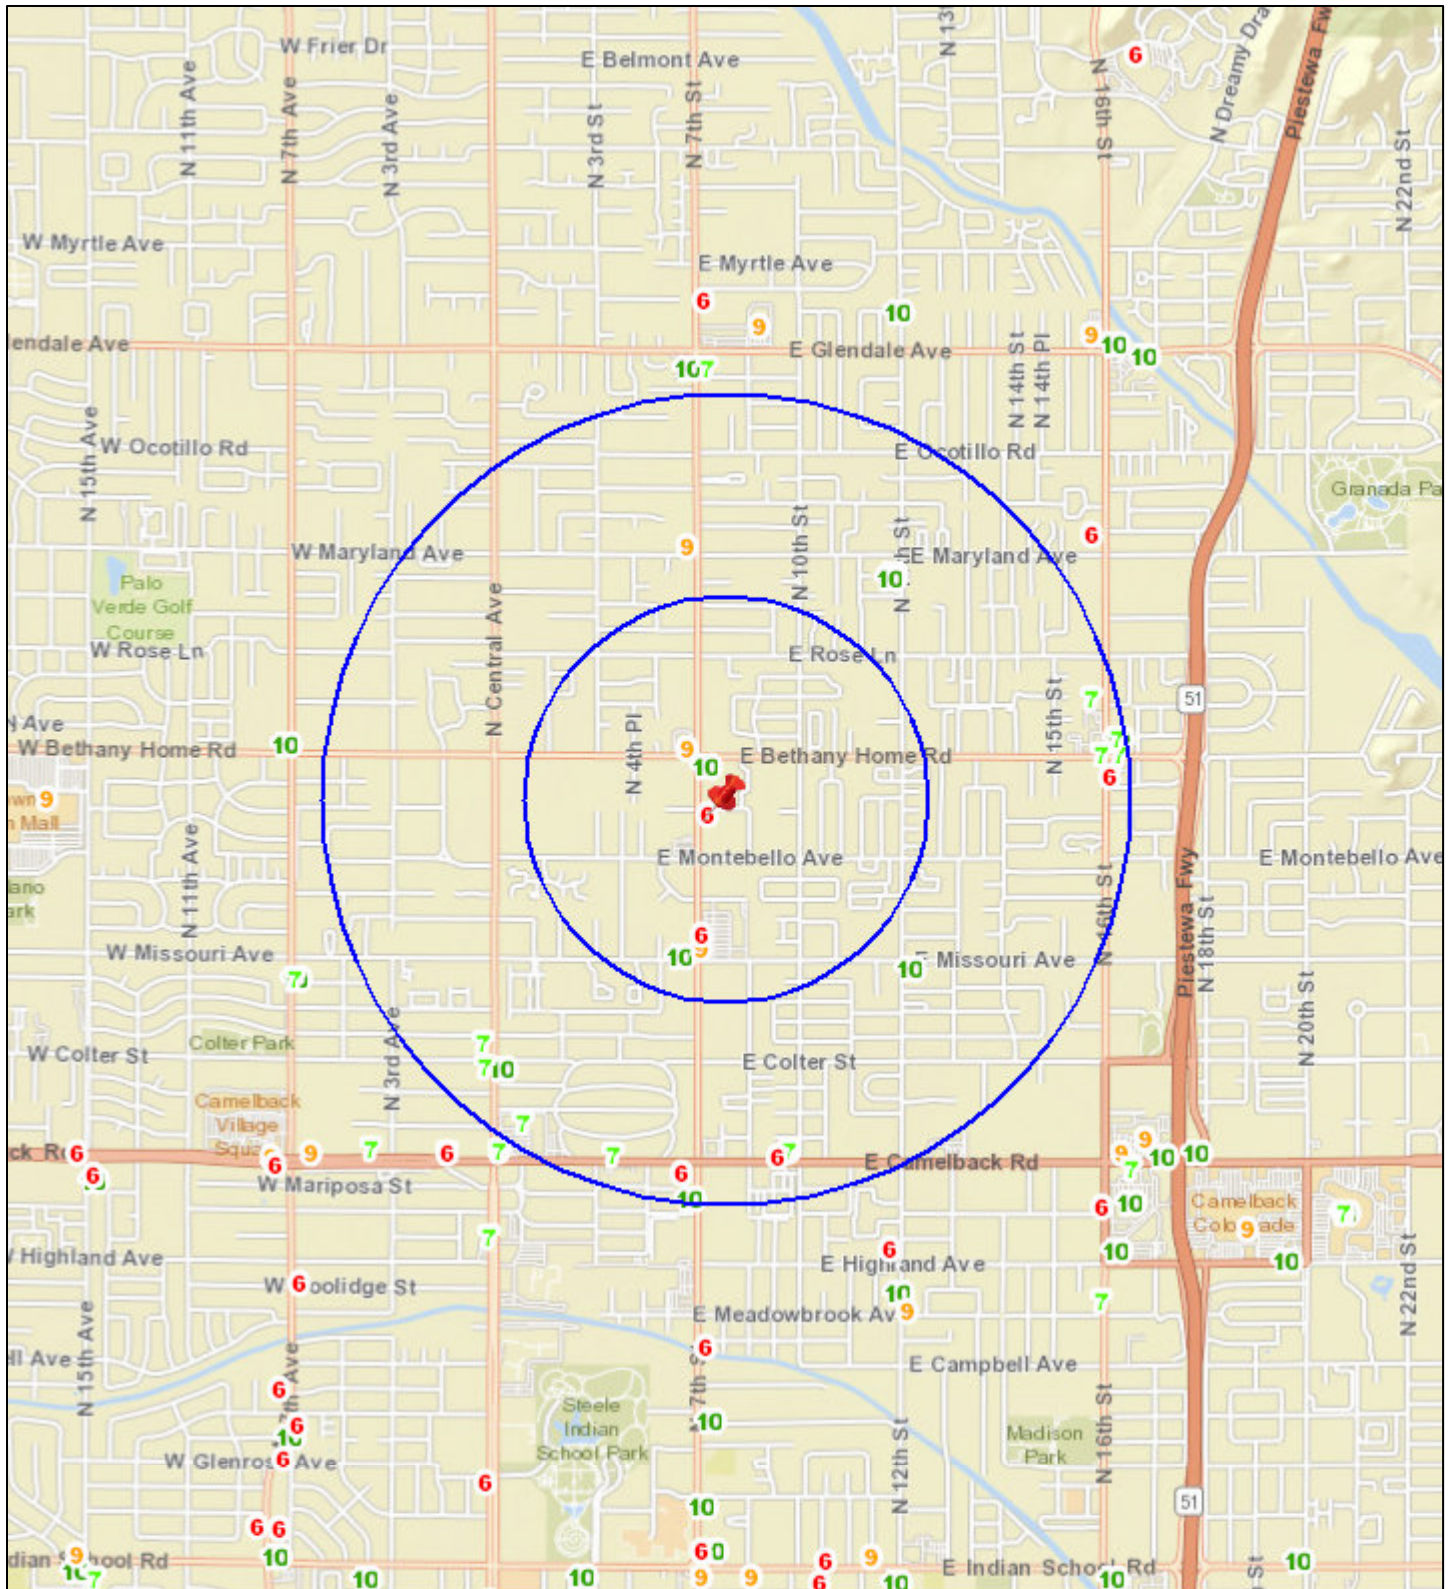

# Liquor License Map: PHOENIX ALE BREWERY CENTRAL KITCHEN

5813 N 7TH ST

Date: 4/9/2019