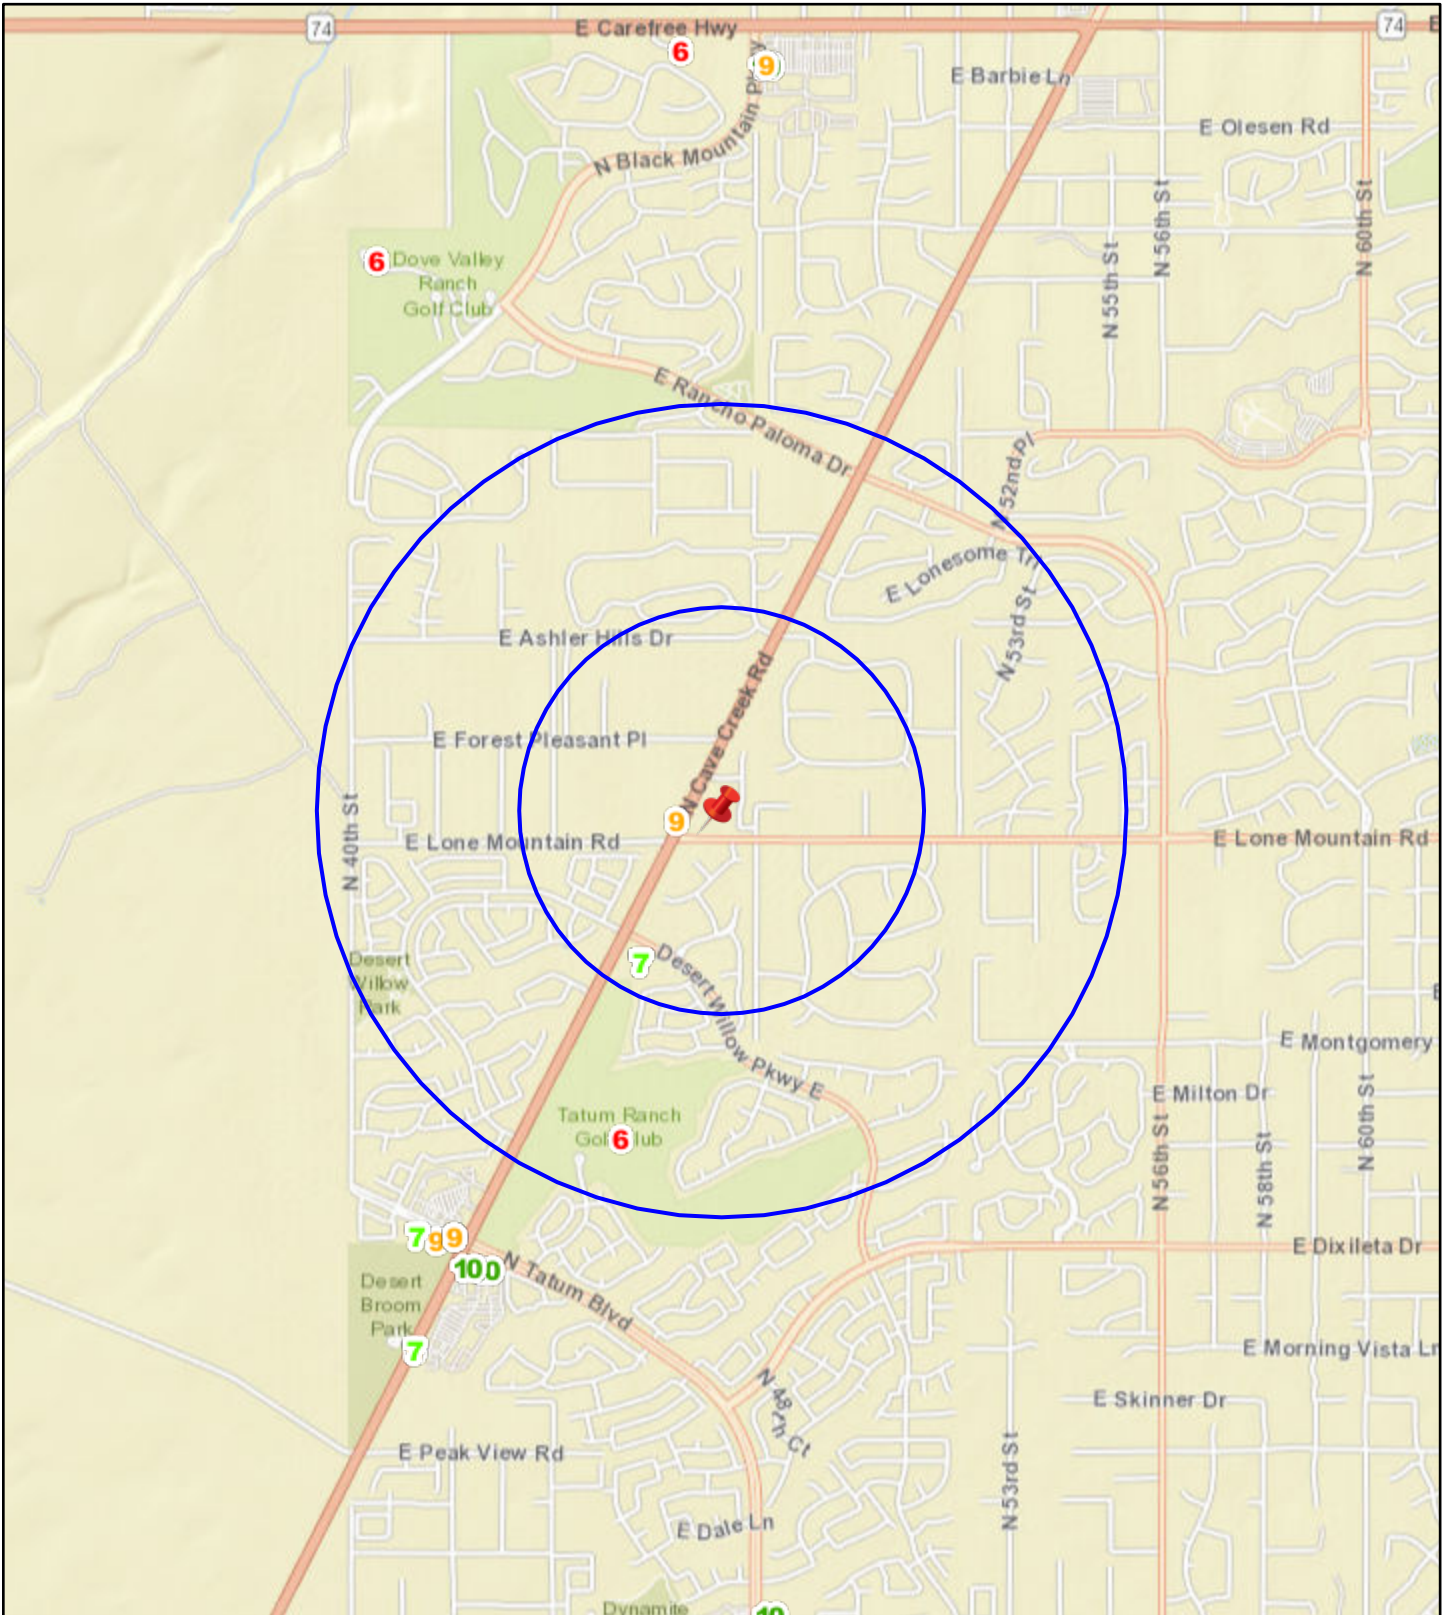

Liquor License Map: BRISAM'S GRILL BAR AND PATIO

4730 E LONE MOUNTAIN

Date: 6/5/2026

City Clerk Department