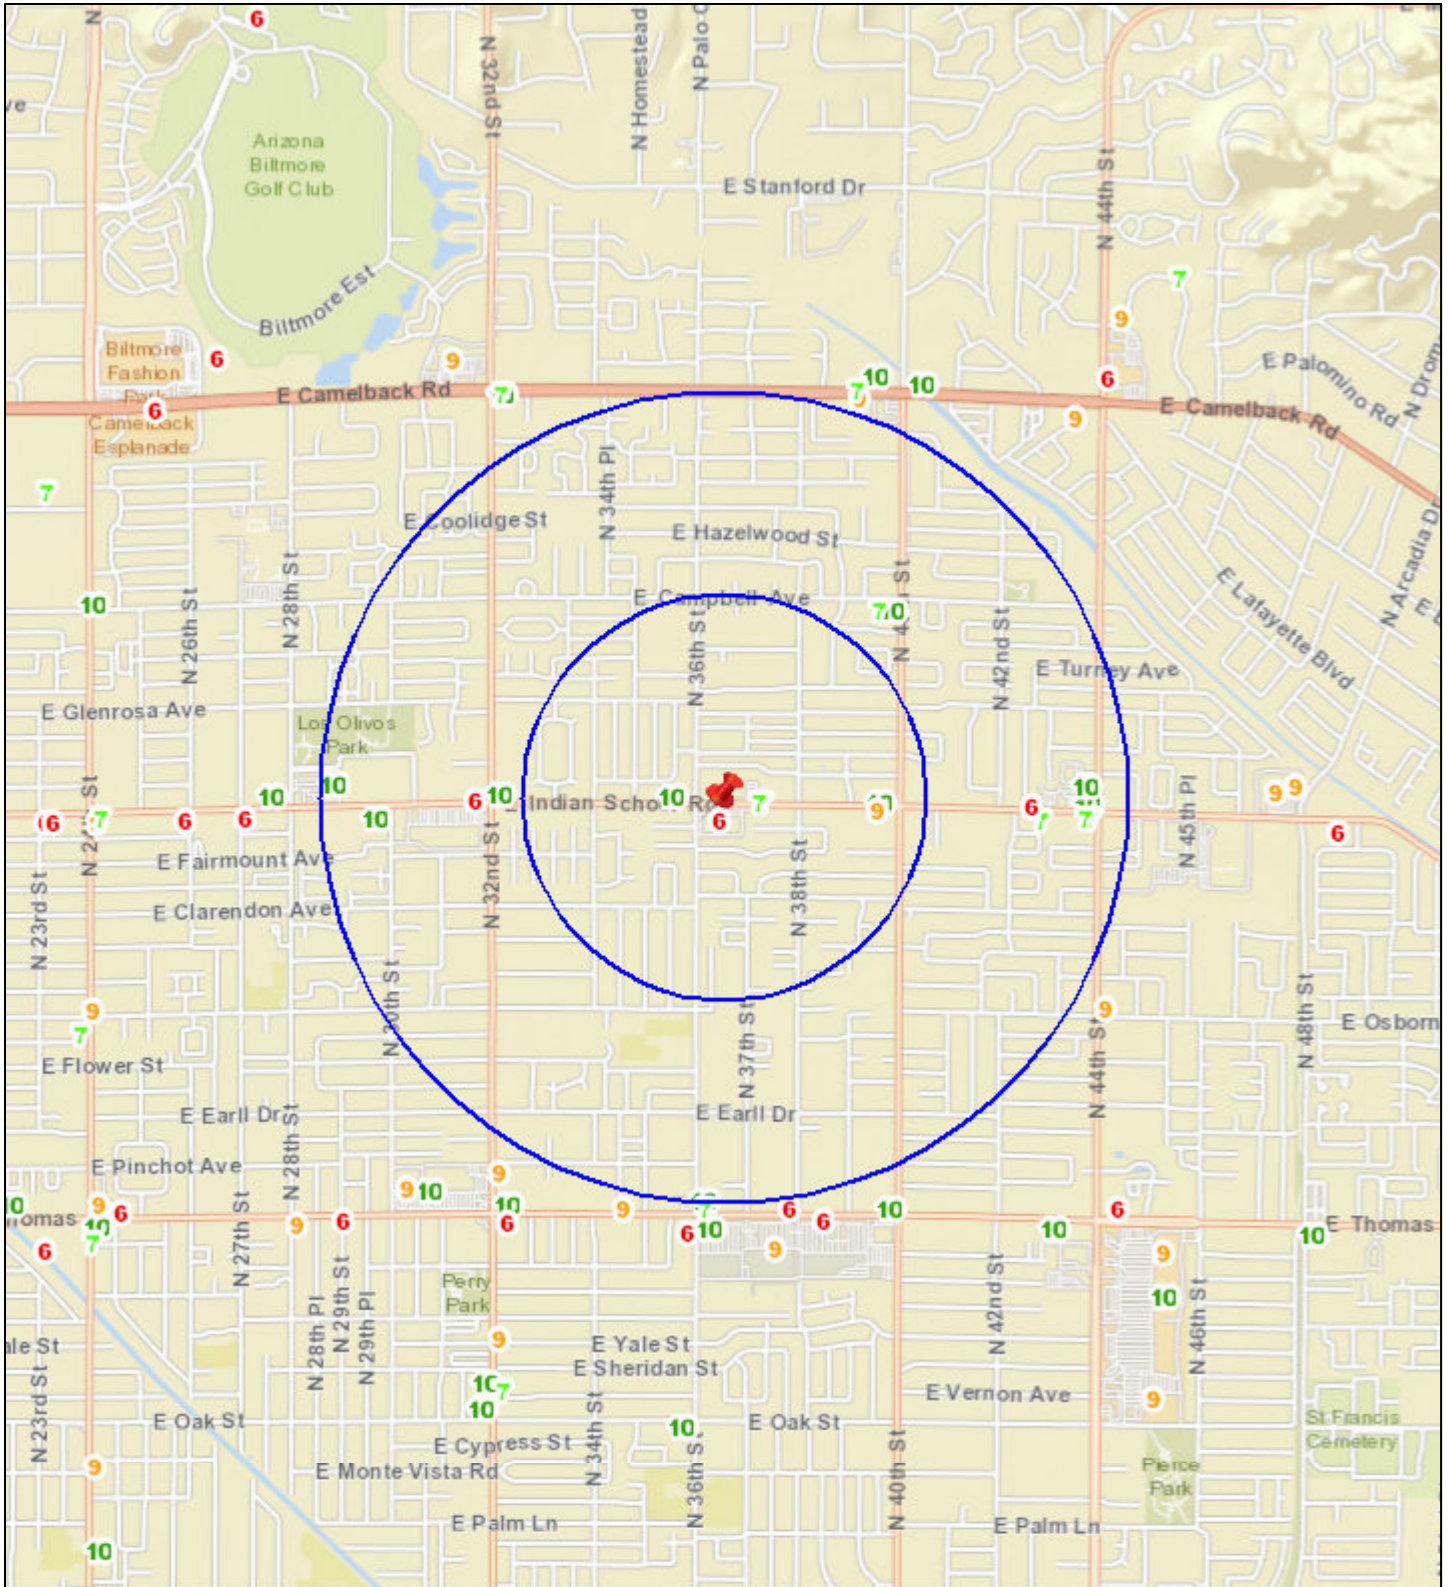

Liquor License Map: CENTURY GRAND

3626 E INDIAN SCHOOL RD

Date: 2/21/2019