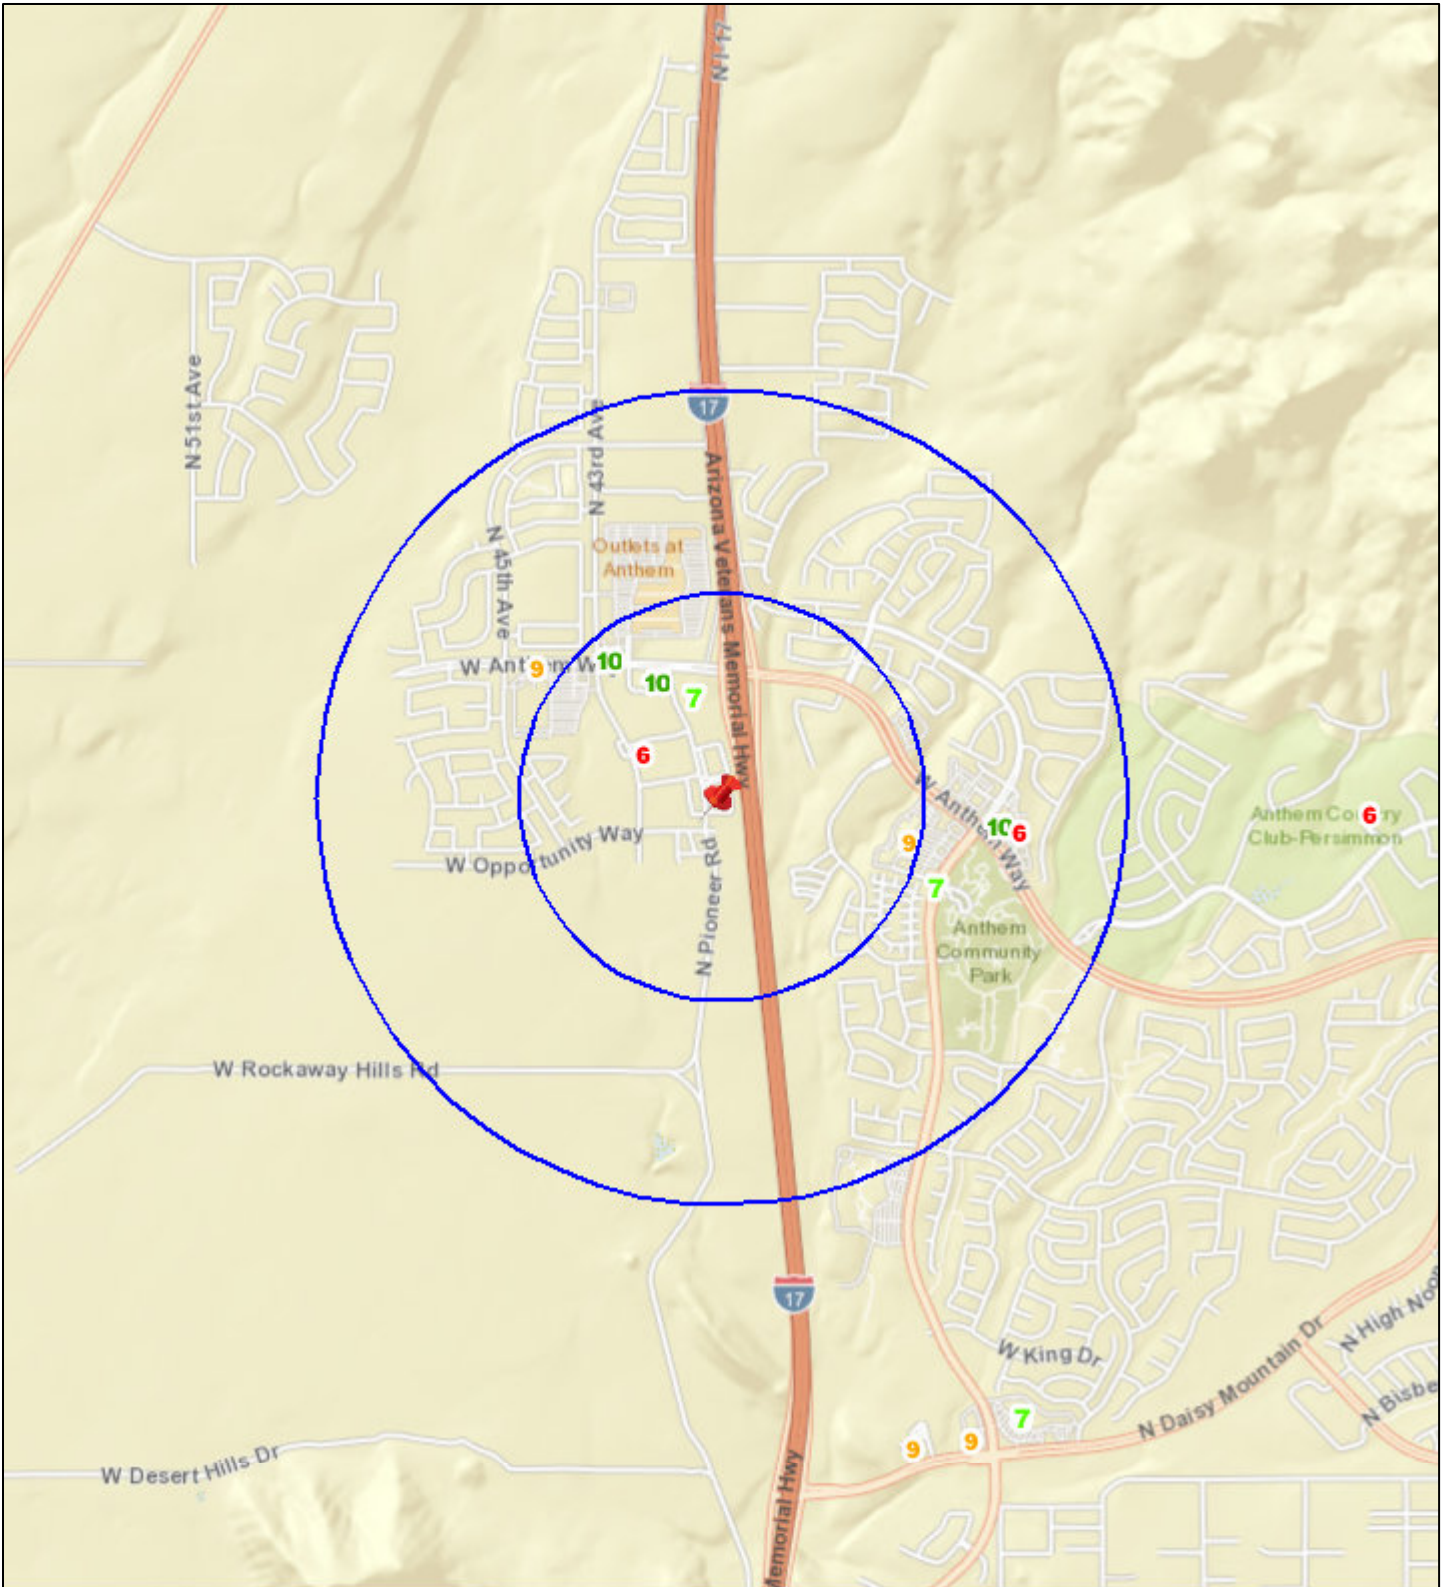

# Liquor License Map: ISWING INDOOR GOLF

42101 N 41ST DR

Date: 9/11/2023