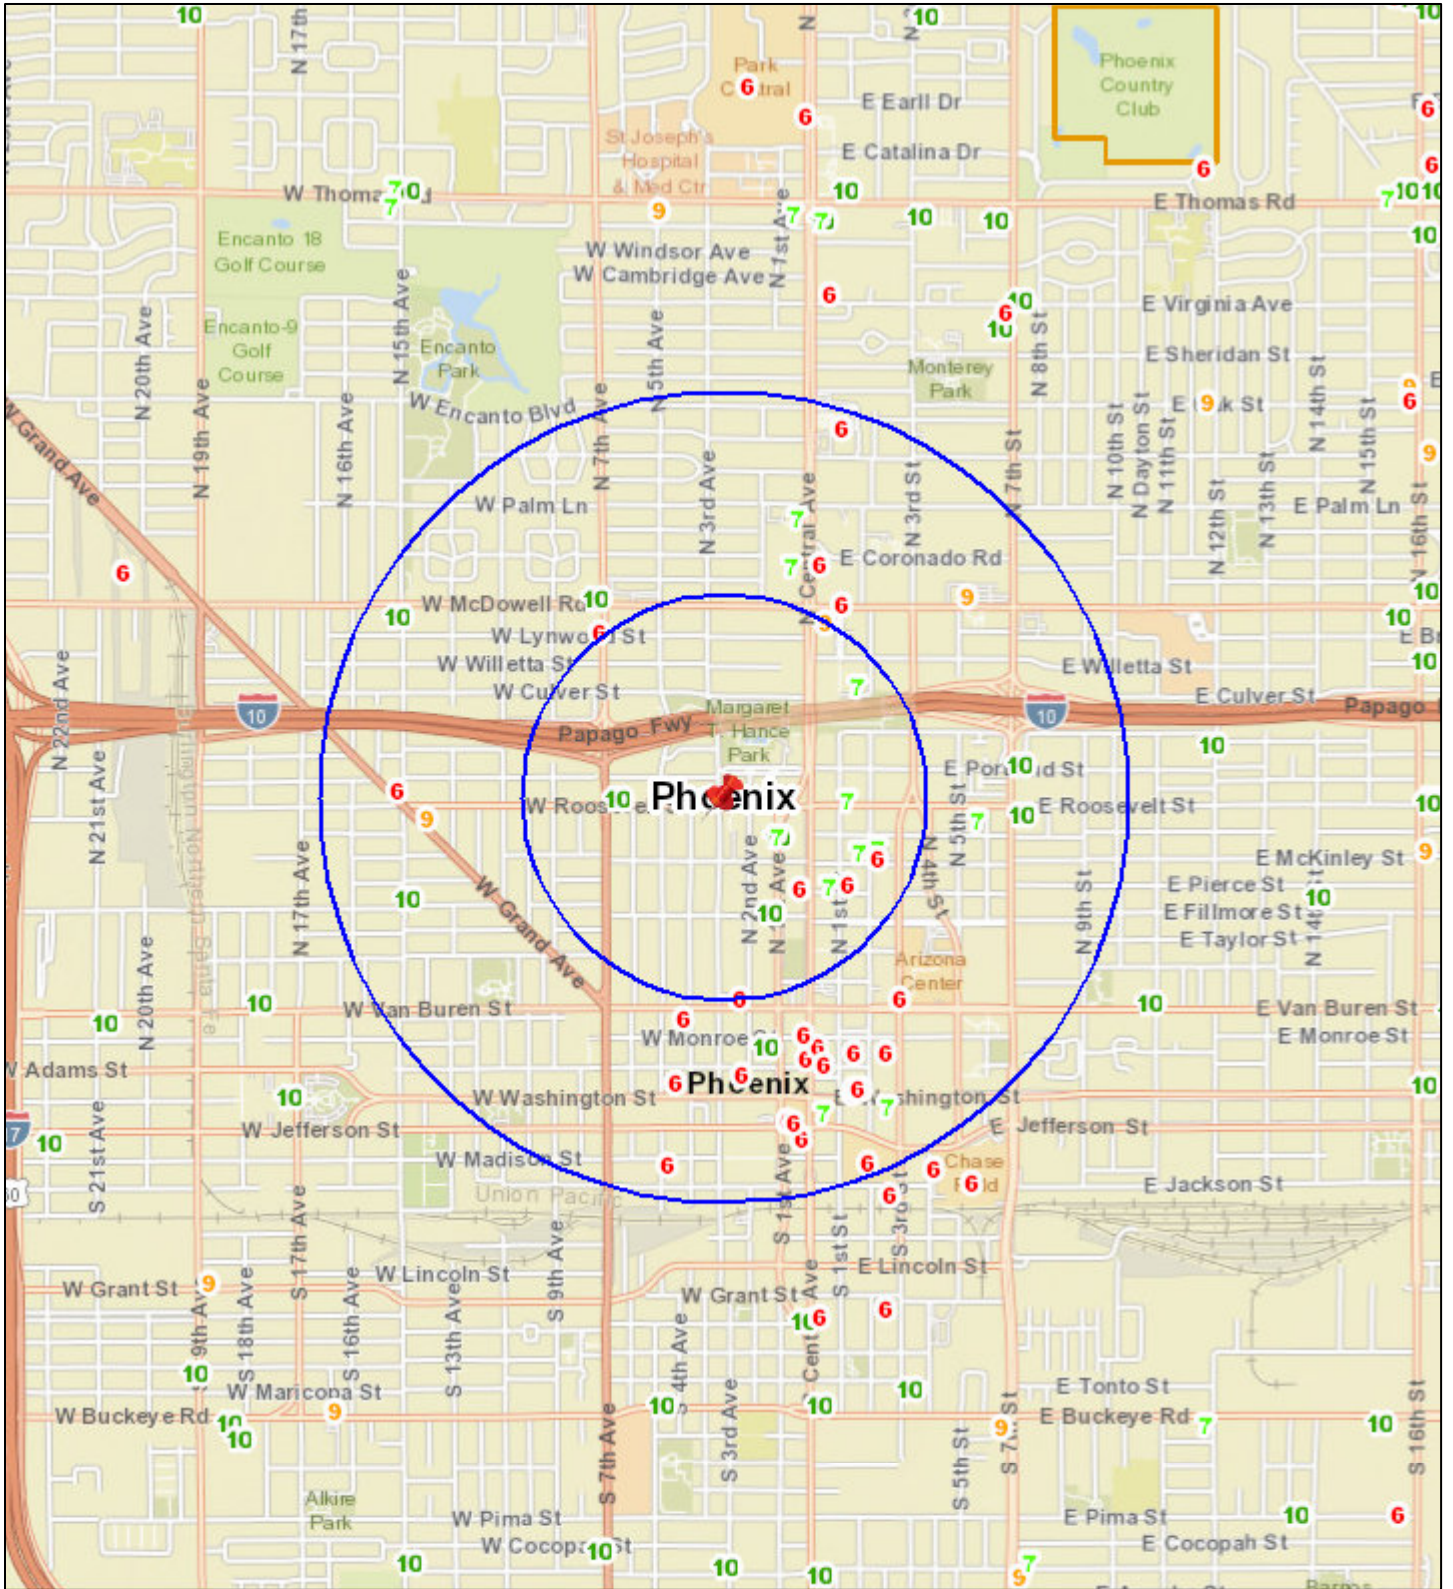

Liquor License Map: ROTT N' GRAPES

1001 N 3RD AVE

Date: 2/7/2018